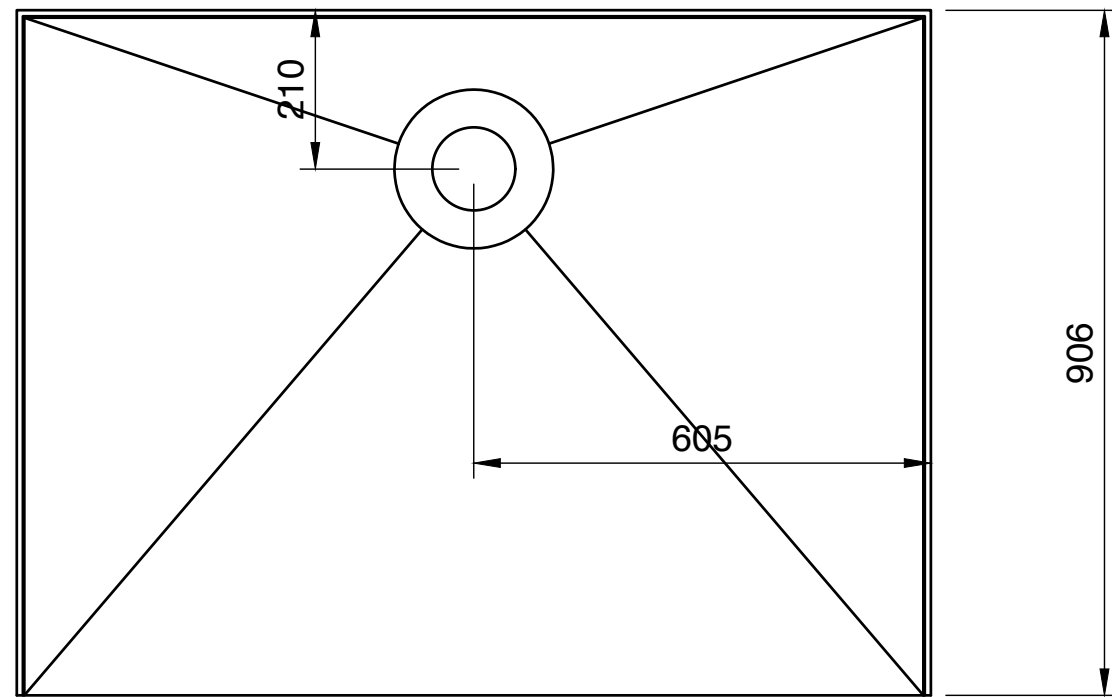

A-A (1:10)

A

versa-tile   5 Kim Court North Geelong VIC 3215 Phone: (03) 9034 1011 Email: sales@versa-tile.com.au Website: www.versa-tile.com.au	<b>Material</b> High Density Polyurethane	<b>Do not scale drawing</b>	
	UNLESS OTHERWISE SPECIFIED : DIMENSIONS ARE IN MILLIMETERS SURFACE FINISH: TOLERANCES: 5mm ALL FILLETS 2mm UNLESS SPECIFIED	<b>103-RO-12-09</b> <b>Tile-Over Tray 1200 x 900</b> <b>Rear Outlet (3 sided)</b>	
	<b>Scale</b> 1:10	<b>Last Edited</b> 23/2/21	<b>A3</b>