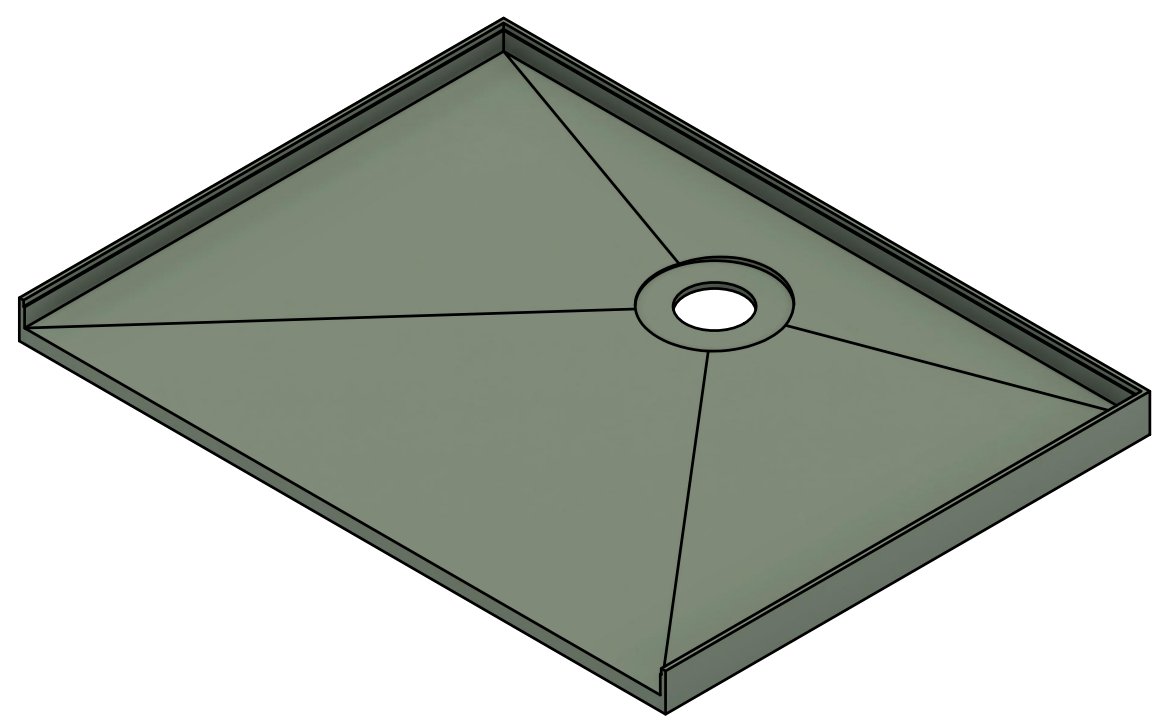

A-A (1:10)

A

versa-tile   5 Kim Court North Geelong VIC 3215 Phone: (03) 9034 1011 Email: sales@versa-tile.com.au Website: www.versa-tile.com.au	<b>Material</b> High Density Polyurethane	<b>Do not scale drawing</b>	
	UNLESS OTHERWISE SPECIFIED : DIMENSIONS ARE IN MILLIMETERS SURFACE FINISH: TOLERANCES: 5mm ALL FILLETS 2mm UNLESS SPECIFIED	<b>103-RO-12-09</b> <b>Tile-Over Tray 1200 x 900</b> <b>Rear Outlet (3 sided)</b>	
	<b>Scale</b> 1:10	<b>Last Edited</b> 23/2/21	<b>A3</b>