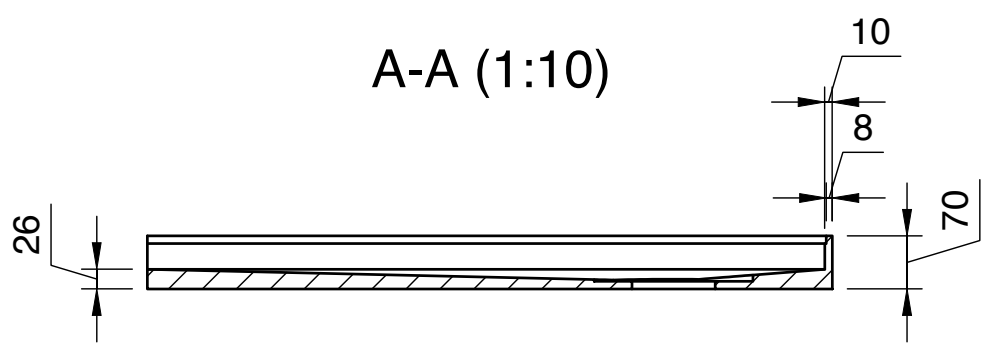

A-A (1:10)

A

versa-tile   5 Kim Court North Geelong VIC 3215 Phone: (03) 9034 1011 Email: sales@versa-tile.com.au Website: www.versa-tile.com.au	<b>Material</b> High Density Polyurethane	<b>Do not scale drawing</b>	
	UNLESS OTHERWISE SPECIFIED : DIMENSIONS ARE IN MILLIMETERS SURFACE FINISH: TOLERANCES: 5mm ALL FILLETS 2mm UNLESS SPECIFIED	<b>103-RO-12-09</b> <b>Tile-Over Tray 1200 x 900</b> <b>Rear Outlet (3 sided)</b>	
	<b>Scale</b> 1:10	<b>Last Edited</b> 23/2/21	<b>A3</b>