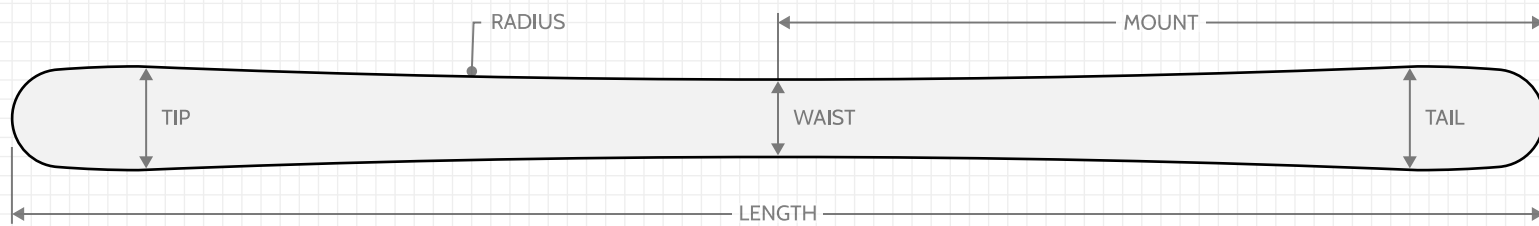

LENGTH	182cm	174cm	166cm
TIP-WAIST-TAIL	123-92-123	122-92-122	120-92-120
RADIUS	18.5m	17.5m	16.5m
MOUNT	910	870	830
TIP/TAIL HEIGHT	45/45	45/45	45/45
TIP/TAIL LENGTH	260/260	260/260	260/260
TIP/TAIL ROCKER	3/3	3/3	3/3
CAMBER	5	5	5
RUNNING LENGTH	1300	1220	1140
WEIGHT PER SET	3680g	3470g	3200g