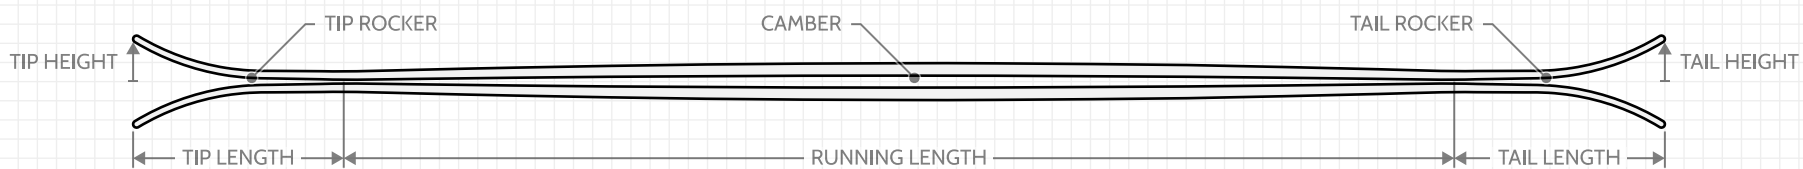

LENGTH	182cm	174cm	166cm
TIP-WAIST-TAIL	123-92-123	122-92-122	120-92-120
RADIUS	18.5m	17.5m	16.5m
MOUNT	910	870	830
TIP/TAIL HEIGHT	45/45	45/45	45/45
TIP/TAIL LENGTH	260/260	260/260	260/260
TIP/TAIL ROCKER	3/3	3/3	3/3
CAMBER	5	5	5
RUNNING LENGTH	1300	1220	1140
WEIGHT PER SET	3680g	3470g	3200g