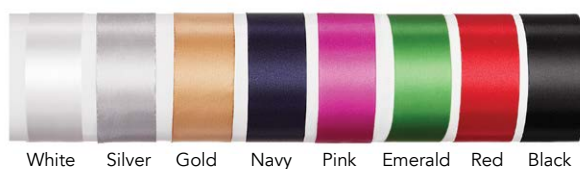

Accessories

Made from recycled material
100% Recyclable

Krinkle Shred

8212 5 Pound
8213 40 Pound

Available Colors

1. 0101 White
2. 8501 Kraft
3. 0801 Red
4. 0201 Black

Ribbons

Grosgrain

Available Sizes

	W	L
7905	7/8"	100 yds

Available Colors

- 0102 White
- 0202 Black
- 0602 Grey
- 0802 Red
- 6515 Hot Pink

Double Face Satin

Available Sizes

	W	L
7972	1/4"	100 yds
7953	7/8"	100 yds
7969	1 1/2"	50 yds

Available Colors for 100 yds

- 0102 White
- 9402 Silver
- 9202 Gold
- 0502 Navy
- 6516 Pink Silhouette
- 9105 Emerald
- 0802 Red
- 0203 Black

Available Colors for 50 yds

- 0101 White
- 9401 Silver
- 9201 Gold
- 0501 Navy
- 6513 Pink Silhouette
- 9104 Emerald
- 0801 Red
- 0201 Black

Sizes