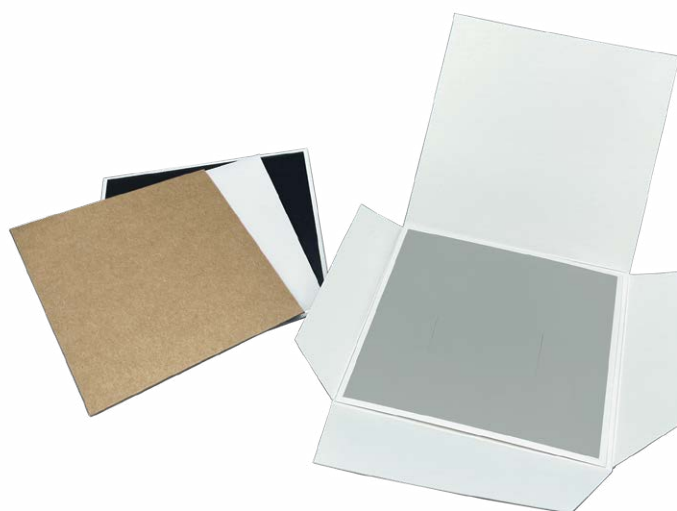

Available Colors

0125	White Night
0209	Bastille Black (with White Keyline)
8510	Champs Elysee Kraft
9422	Seine Silver (with White Keyline)