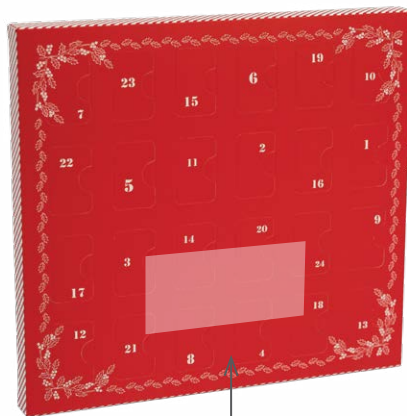

Your logo or artwork goes here