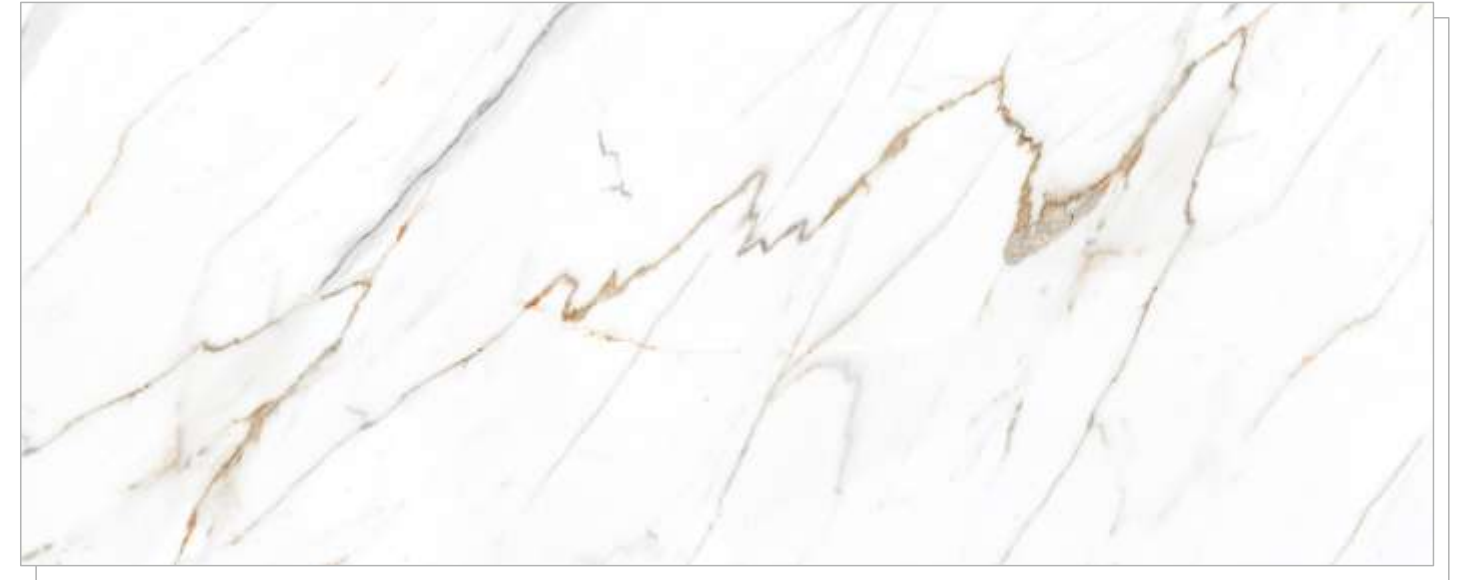

FULL CARPET

SIZES AVAILABLE:

800 x 1600 mm
31 x 62 inches

600 x 1200 mm
24 x 48 inches

600 x 600 mm
24 x 24 inches

300 x 600 mm
12 x 24 inches

BIANCO DOLOMITE

FULL CARPET