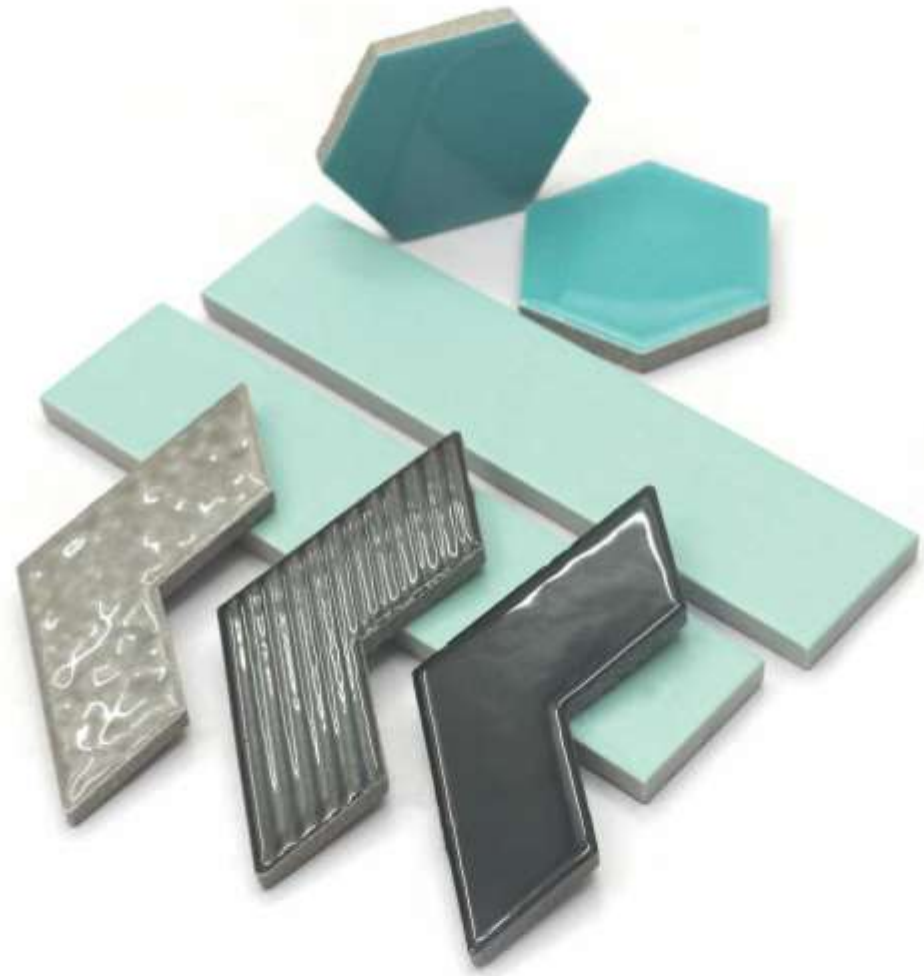

100 x 300 mm

75 x 300 mm

75 x 150 mm

100 x 200 mm

Shallow Punch

100 x 400 mm

60 x 240 mm

The beauty of ivory subway tiles enhances the decor of the space.

MOSAIC

TILES

TRIANGLE

Chip Size:
48 x 80 mm

Sheet Size:
270 x 270 mm

Features &
Applications

AREBESQUE

Chip Size:
48 x 80 mm