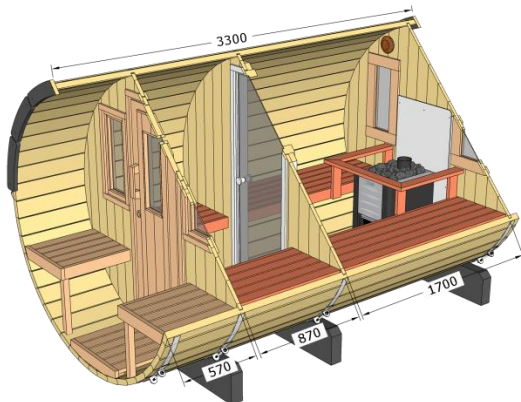

13

**Barrel sauna 330 with two rooms**  
Capacity: 4-6 people

**Measurements:**

L 1960/2050 mm x S 3300 mm x H 2150 mm

**Material:** 28 mm/42 mm;  
Sauna bench material: alder;  
Floor grates material: spruce;  
Doors: L 590 mm x H 1690 mm;  
8 mm bronze glass;  
Windows: L 300 mm x H 665 (safety class);  
Roof: black, brown, red, green;  
Drain trap;  
Ventilation holes;  
Benches in the front room;

£4 875,00  
**Spruce**

£5 775,00  
**Thermowood**

transportation  
in flat pack  
package

We can deliver  
fully built for  
an extra £700

14

**Barrel sauna 330 with terrace with two rooms**  
Capacity: 4-6 people

**Measurements:**

L 1960/2050 mm x S 3300 mm x H 2150 mm

**Material:** 28 mm/42 mm;  
Sauna bench material: alder;  
Floor grates material: spruce;  
Doors: L 590 mm x H 1690 mm;  
8 mm bronze glass;  
Windows: L 300 mm x H 665 mm (safety class);  
Roof: black, brown, red, green;  
Drain trap;  
Ventilation holes;  
Benches in the front room;  
Terrace benches ;