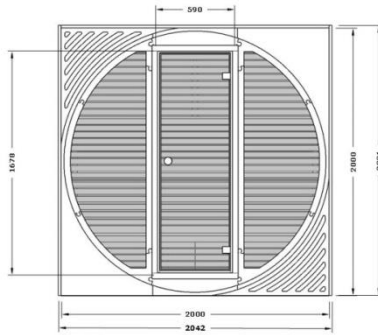

<p>17</p>	<p><b>Hot Tub House 400x270</b> Hot tub capacity: 4-6 people</p>  	<p><b>Measurements:</b> L 3960/4050 mm x S 2250/2700 mm x H 2300 mm</p> <p><b>Roofed hot tub</b> Material: spruce, Front opened house, The back of house hot tub are equipped with cross-laminated wood panel, always made of class A material, one bench, arches Hot tub heating time 5-38C 1.5-2 h Hot tub capacity 1100L Internal wood fired heater</p> <p><b>Options (not included):</b> *LED light to house + <b>£315</b> *LED light to hot tub + <b>£200</b> *Bubbles system + <b>£625</b> *Thermo cover for hot tub + <b>£450</b> *Cup holder + <b>£70</b> *Filtration system + <b>£685</b> *Fully-assembled + <b>£900</b></p> <p><b>Package:</b> 2550 x 800 x 800 mm weight: 450 kg</p>	<p>£7 100,00 <b>Spruce</b></p> <p>transportation in flat pack package</p> <p>We can deliver fully built for an extra £900</p>
-----------	--	---	---

20

**Wood-Fired LayzeePool 200x 400**

**Measurements:**

L 4000 mm x S 2000 mm x H 1100 mm

**Materials:** Thermowood;

Walls 42mm,  
PVC inside,  
Wood fired heater set (heater, chimney, stones);  
LED;  
Filtration system;  
PVC coating,  
PVC cover (black)  
Under which there is insulation;  
Volume 8 m3 to a water level of 1.1 m

21

**Terrace with modules**

**Materials:** modules are thermowood; construction pine or spruce

**Options (not included):**

- \*Terrace + £205/m2
- \*Stairs + £205/m2
- \*Leg + £35/each

£205/m2  
**Thermowood**

**INDOORS LAYZEESAUNA**

**Inside Cube LayzeeSauna 2.0 x 2.0**  
x 1.2m Capacity: 2-3 people

**Measurements:**

L 2000 mm x S 1200 mm x H 2000 mm

\*sauna shell (box) cross-laminated timber 21mm

**Material:** cross laminated timber 21mm;  
Ergonomic benches in thermowood,  
Ventilation holes;  
Full glass in the front (**safety class**);  
Aesthetic moldings