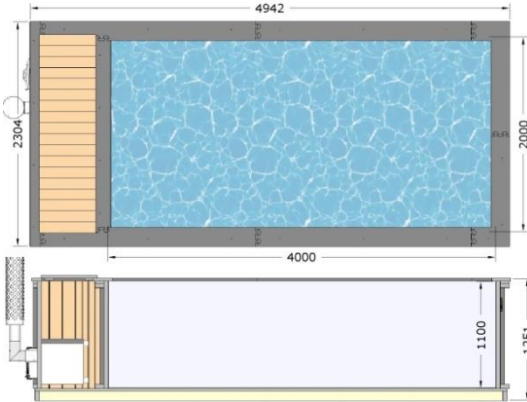

20

Wood-Fired LayzeePool 200x 400

Measurements:

L 4000 mm x S 2000 mm x H 1100 mm

Materials: Thermowood;

Walls 42mm,
PVC inside,
Wood fired heater set (heater, chimney, stones);
LED;
Filtration system;
PVC coating,
PVC cover (black)
Under which there is insulation;
Volume 8 m3 to a water level of 1.1 m

Package: 5000 x 2250 x 900 mm
weight: 950kg

Options (not included):

- *Terrace + £120/m2
- *Stairs + £120 /m2
- *Leg + £18/each

£8 650,00
Thermowood

transportation
in flat pack
package

21