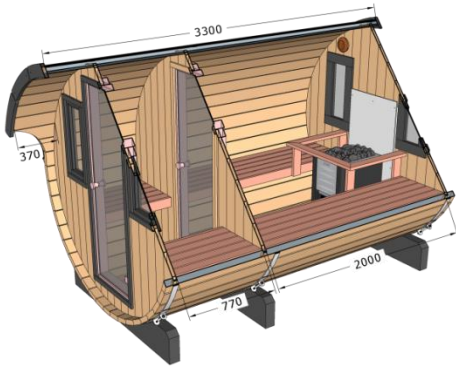

13

Barrel sauna 330 with two rooms
Capacity: 4-6 people

Measurements:

L 1960/2050 mm x S 3300 mm x H 2150 mm

Material: 28 mm/42 mm;
Sauna bench material: alder;
Floor grates material: spruce;
Doors: L 590 mm x H 1690 mm;
8 mm bronze glass;
Windows: L 300 mm x H 665 (safety class);
Roof: black, brown, red, green;
Drain trap;
Ventilation holes;
Benches in the front room;

Package: 3300 x 1200 x 1200 mm
weight: 960 kg

Options (not included):

- *Wood fired heater "Harvia" M3 set (heater, chimney, fire and heat resistant plate, stones) + **£995**
- *Electric heater "Harvia PC90" 9,0 kW (heater, fire and heat resistant plate, stones) + **£725**
- *Hot water heater, 30 l, stainless CE, fireproof, with tap + **£325**
- *"Harvia" illuminated bucket + **£195**
- *"Harvia" steel accessories set + **£190**
- *Wood accessories set + **£190**
- *Coloring inside/coloring outside + **£275**
- *Fully-assembled + **£700**

£4 875,00
Spruce

£5 775,00
Thermowood

transportation
in flat pack
package

We can deliver
fully built for
an extra £700

14