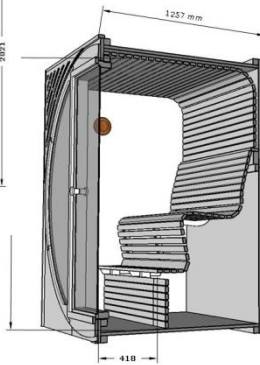

13

**Barrel sauna 330 with two rooms**  
Capacity: 4-6 people

**Measurements:**

L 1960/2050 mm x S 3300 mm x H 2150 mm

**Material:** 28 mm/42 mm;  
Sauna bench material: alder;  
Floor grates material: spruce;  
Doors: L 590 mm x H 1690 mm;  
8 mm bronze glass;  
Windows: L 300 mm x H 665 (safety class);  
Roof: black, brown, red, green;  
Drain trap;  
Ventilation holes;  
Benches in the front room;

**Measurements:**

L 1960/2050 mm x S 3300 mm x H 2150 mm

**Material:** 28 mm/42 mm;  
Sauna bench material: alder;  
Floor grates material: spruce;  
Doors: L 590 mm x H 1690 mm;  
8 mm bronze glass;  
Windows: L 300 mm x H 665 mm (safety class);  
Roof: black, brown, red, green;  
Drain trap;  
Ventilation holes;  
Benches in the front room;  
Terrace benches ;

20

**Wood-Fired LayzeePool 200x 400**

**Measurements:**

L 4000 mm x S 2000 mm x H 1100 mm

**Materials:** Thermowood;

Walls 42mm,  
PVC inside,  
Wood fired heater set (heater, chimney, stones);  
LED;  
Filtration system;  
PVC coating,  
PVC cover (black)  
Under which there is insulation;  
Volume 8 m3 to a water level of 1.1 m

**INDOORS LAYZEESAUNA**

**Inside Cube LayzeeSauna 2.0 x 2.0**  
x 1.2m Capacity: 2-3 people

**Measurements:**

L 2000 mm x S 1200 mm x H 2000 mm

\*sauna shell (box) cross-laminated timber 21mm

**Material:** cross laminated timber 21mm;  
Ergonomic benches in thermowood,  
Ventilation holes;  
Full glass in the front (**safety class**);  
Aesthetic moldings