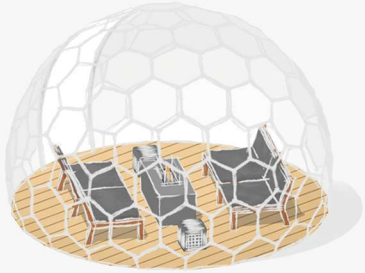

Hypedome

Blurring the lines between indoors and outdoors

Hypedome - a crystal-clear, frameless pod that transforms your outdoor area into an **additional room** and blends it with the surroundings. It's a truly unique space that shelters from the elements and enables to **enjoy the outdoors all-year-long**.

Order yours at:
hypedome.com

 HYPEDOME
Garden pod
for outdoor living

HYPEDOME

Hypedome is a completely new product created by an experienced team of outdoor structures experts. 100% clear and frameless, it blurs the lines between indoors and outdoors.

Beautiful design

Truly unique, premium-looking pod, that becomes a focal point of every garden

All-year, all-weather

Rain, wind, snow and UV protected. Use it all-year round in any climate and any weather

100% happiness or refund

30-day money back guarantee. If you are not satisfied return it for a full refund

OUTDOOR DINING

YOGA & MEDITATION SPACE

KIDS PLAYGROUND

PATIO LOUNGE

HOT TUB ENCLOSURE

OFFICE POD