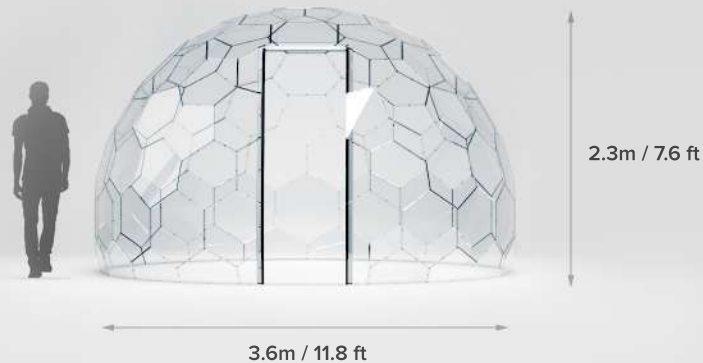

Hypedome

Blurring the lines between indoors and outdoors

Hypedome - a crystal-clear, frameless pod that transforms your outdoor area into an **additional room** and blends it with the surroundings. It's a truly unique space that shelters from the elements and enables to **enjoy the outdoors all-year-long**.

Order yours at:
hypedome.com

 HYPEDOME
Garden pod
for outdoor living

HYPEDOME

Hypedome is a completely new product created by an experienced team of outdoor structures experts. 100% clear and frameless, it blurs the lines between indoors and outdoors.

FRONT VIEW

TOP VIEW

SIZE

Base area: 10 m² / 108 sq

Diameter: 3.6m / 11.8 ft

Height: 2.3m / 7.6 ft

CAPACITY

- Recommended capacity: 6 people seated at a round table, max. seated capacity: 8 people
- up to 10 people standing + cocktail tables
- up to 12 people standing / no furnishings

TECHNICAL DETAILS

- Made out of 100+ polycarbonate panels
- Total weight: approx. 100 kg
- Resistant to rain and violent winds
- Glass-like, noise-cancelling acoustic properties
- Temperature resistance: -50°C to +80°C
- Reaction to fire: difficult to ignite, B-s2, d0