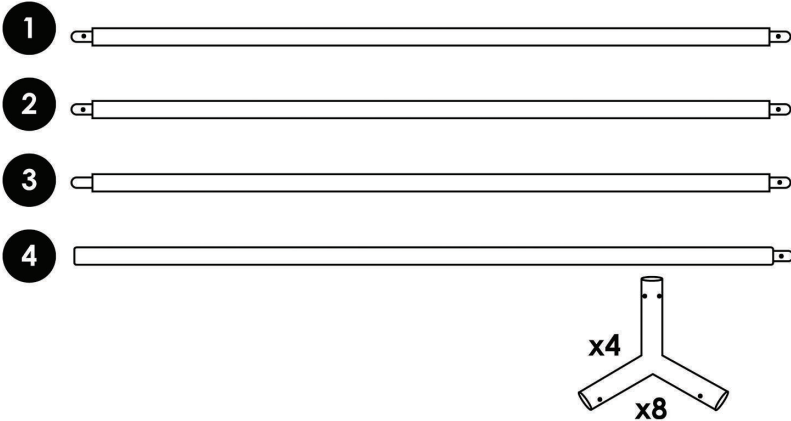

## Assembly Guide - 3 Easy Steps

1) Attach poles with connectors as shown.

2) Place frame into the bottom square of the spa tent.  
Insert the included sweat liner.

3) Lift the top of spa tent over the frame (it will be snug!)  
and zip both of the zippers around the frame.