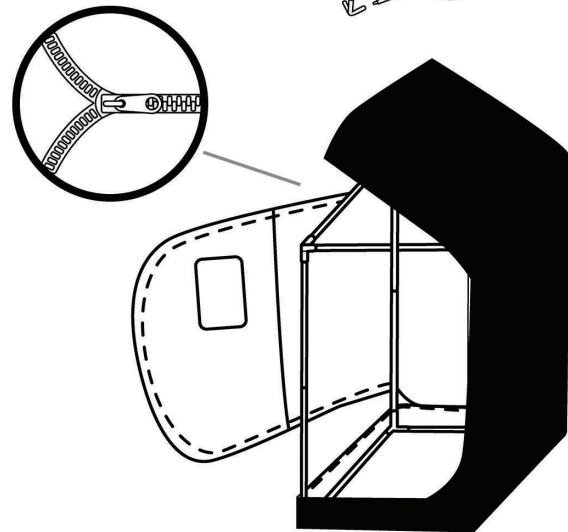

## Assembly Guide - 3 Easy Steps

1) Attach poles with connectors as shown.

2) Place frame into the bottom square of the spa tent.  
Insert the included sweat liner.

3) Lift the top of spa tent over the frame (it will be snug!)  
and zip both of the zippers around the frame.