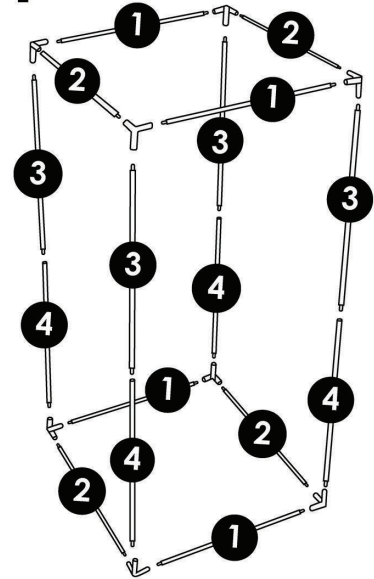

## Assembly Guide - 3 Easy Steps

1) Attach poles with connectors as shown.

2) Place frame into the bottom square of the spa tent.  
Insert the included sweat liner.

3) Lift the top of spa tent over the frame (it will be snug!)  
and zip both of the zippers around the frame.