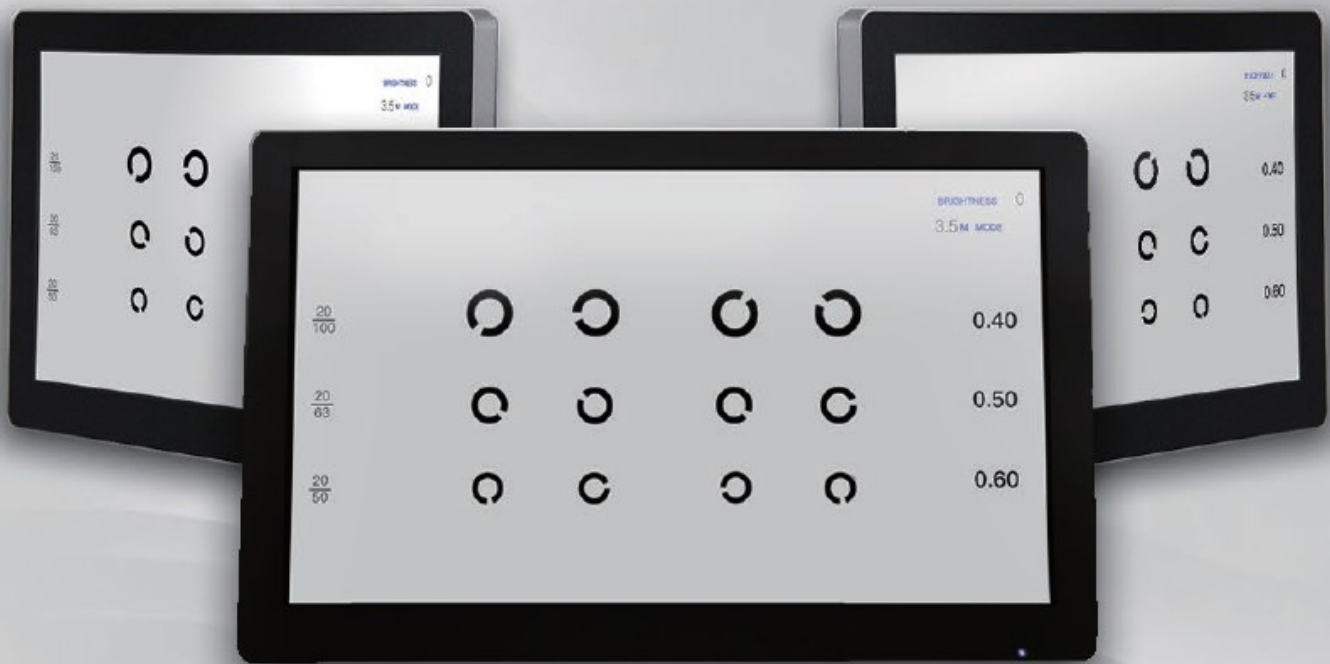

LINK LCP-150

LCD

Chart

Projector

New Technologies And Powerful Functions

Simple operation interface provides
with accurate operation experience.

LINK LCD Chart Projector LCP – 150 has multiple extended functions, 23 inch LED backlit screen, polarized charts is provided for binocular test. Various kinds of tests meet the diverse needs of the measurement. Quick test list– Pick ten or less frequently used tests to establish your own quick test list. It can be connected with computer, DVD player or input with multi – media signal through VGA/AV/YPBPR/USB connections as a multi – media player. Excellent programming give full play to the features of CPU.

Multi–functional charts meet different testing requestv

E charts, C charts, Letter Charts, Number Charts, Children Charts, Color blindness Charts

Connection makes a complete work system

LCP–150 can connect with digital phoropter DVT–1000, which you can control LCD Chart by panel of phoropter

Test distance is adjustable to meet your room space

1–6 meters distance is optional according to room space; it can help to save your space.

Polarized charts for binocular test

External port on LCP-150 provide for USB flash disk connection

Can run the au-tomatic update procedure
Video playing and image browsing

Easy mounting and operation

Wall and table bracket is provided according to customer's specific request

Specification

Screen	23" LCD (Color) High resolution Monitor
	Resolution: 1920*1080 pixels
	Dot pitch: 0.2652mm
	Screen ratio: 16:9
	Visible Size: 513.8*291mm
Brightness	250cd/m ²
Chart Versions	E,C, Letter, Number, Children
Working distance	1-6 meters
Remote controlling	Distance > 8m
Power Supply	100-240V AC, 60/50Hz
Dimension	590(W)*365(H)*60mm(D)
Weight	5.5KG()
Standard Accessories	
	Remote Control
	Red-green glasses
	U Disk
	Hanging Bracket
	AC-DC Adapter
	Power Cable