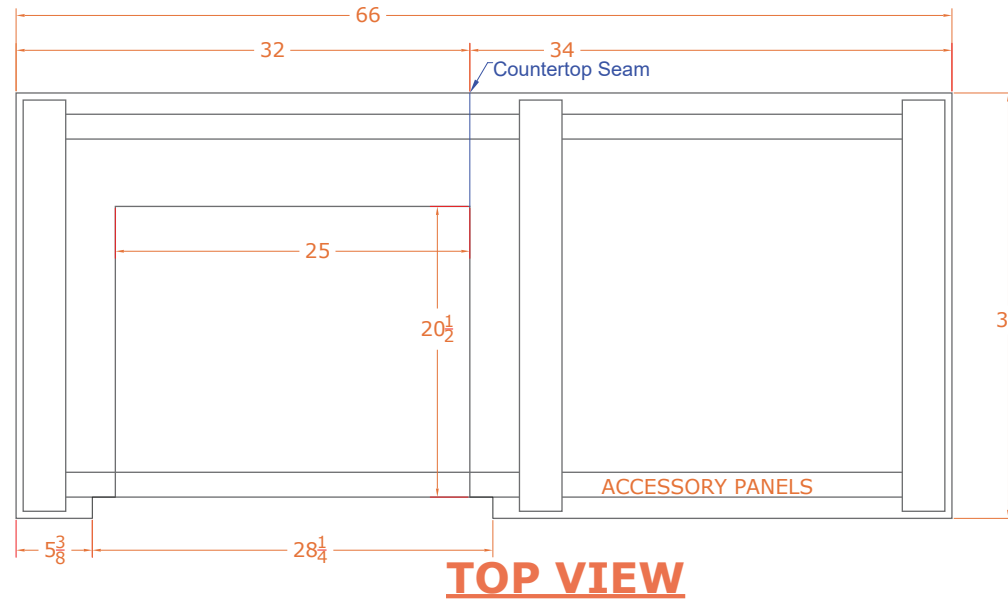

HCOY66 Haven Outdoor + Coyote 5½ Foot Outdoor Kitchen Island

HCOY66 Haven Outdoor + Coyote 5½ Foot Outdoor Kitchen Island

FRONT VIEW

SIDE VIEW