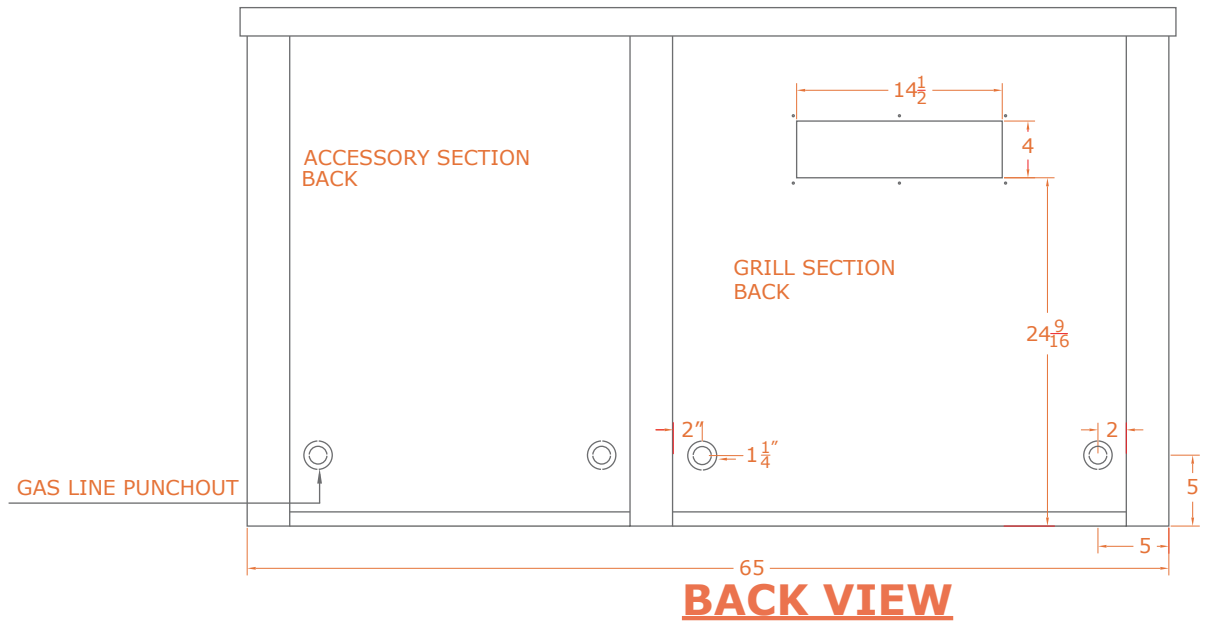

HCOY66 Haven Outdoor + Coyote 5½ Foot Outdoor Kitchen Island

HCOY66 Haven Outdoor + Coyote 5½ Foot Outdoor Kitchen Island

FRONT VIEW

SIDE VIEW