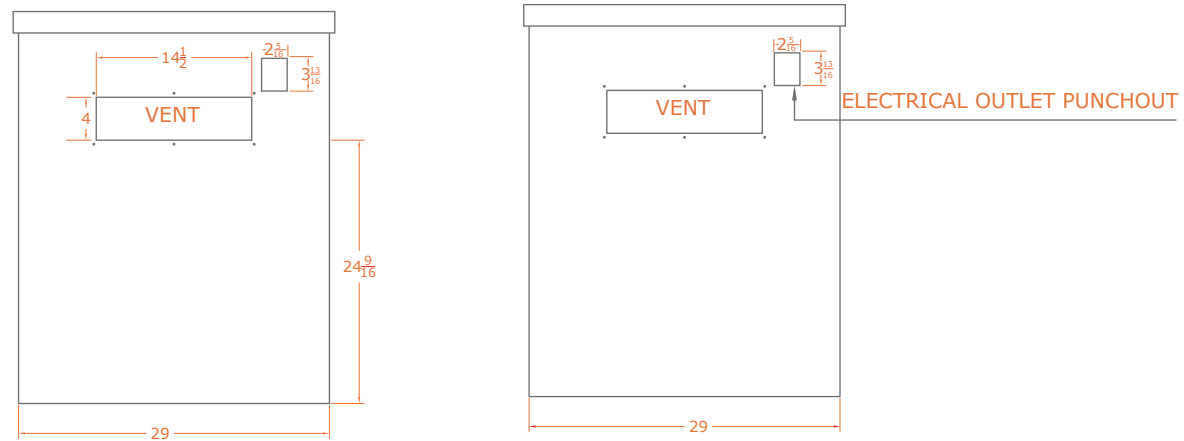

HCOY66 Haven Outdoor + Coyote 5½ Foot Outdoor Kitchen Island

HCOY66 Haven Outdoor + Coyote 5½ Foot Outdoor Kitchen Island

FRONT VIEW

SIDE VIEW