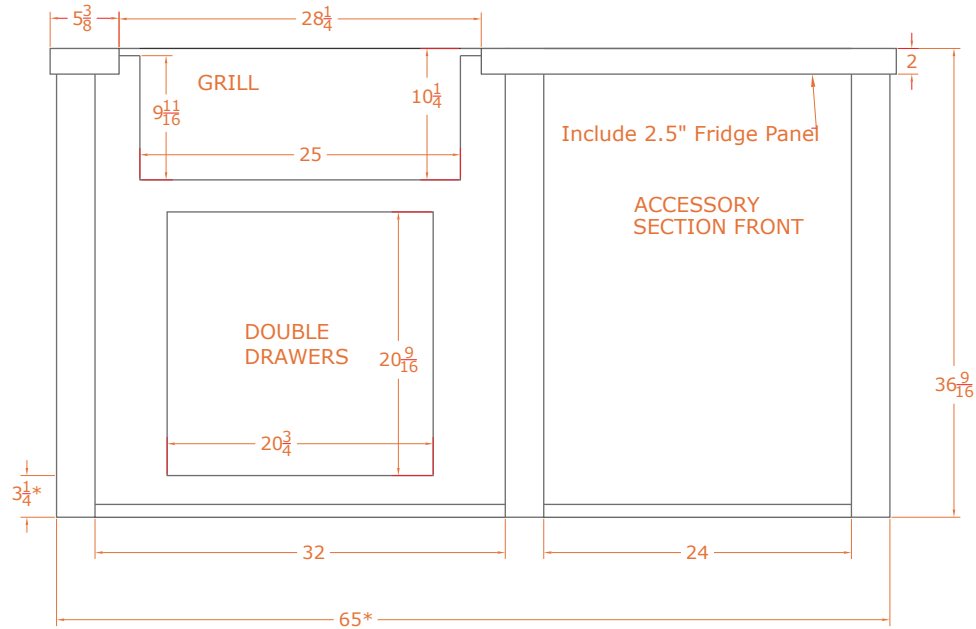

HCOY66 Haven Outdoor + Coyote 5½ Foot Outdoor Kitchen Island

HCOY66 Haven Outdoor + Coyote 5½ Foot Outdoor Kitchen Island

FRONT VIEW

SIDE VIEW