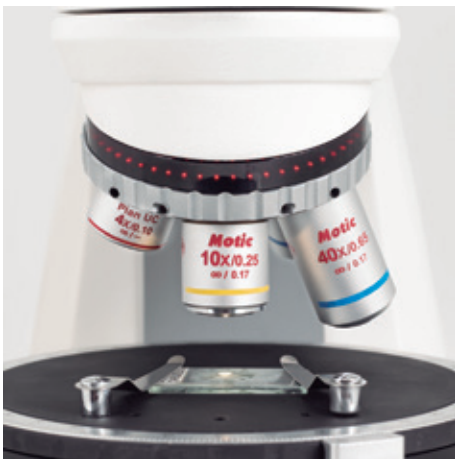

PANTHERA TEC POL Series

PANTHERA TEC POL DIGITAL

PANTHERA TEC POL Series

PANTHERA TEC POL DIGITAL

Optical system	Colour Corrected Infinity Optical System (CCIS®)
Observation tube	Binocular head, Siedentopf type with built-in digital camera
Sensor type	CMOS
Sensor size	1/2.5"
Capture resolution	5MP (2592x1944 pixels)
Live display mode through Wi-Fi	1920x1080 (Full HD)
Live display mode through ethernet	1280x720, 1920x1080 pixels (Full HD)
Live display mode through HDMI	1920x1080 (Full HD)
Data transfer	Wi-Fi, HDMI, Ethernet
Inclination	25° inclined
Interpupillary distance	48-75mm
Diopter adjustment	On both eyepieces, +/- 4 diopter
Eyepieces	Widefield UC-WF10X/22mm with diopter adjustment
Intermediate Body	Rotatable analyzer 360°, Bertrand lens and slot for compensators
Nosepiece	Reversed quintuple, coded with single centering holes
Objective classification	CCIS® UC Plan Achromatic (strain-free), DIN
Objectives	4X/0.1 (WD 30.5mm), 10X/0.25 (WD 17.4mm), 40X/0.65/S (WD 0.6mm), 60X/0.8/S (WD 0.35mm)
Objective mounting thread	W 4/5"x1/36" (RMS standard)
Stand type	Upright
Stage	Circular rotating 360°, lockable
Stage size	Ø160mm
Travel range X&Y	1° increments, 0,1° vernier scale
Condenser	Focusable and centerable Achromat Swing-out Abbe condenser N.A. 0.90/0.13 (strain-free) and rotatable polarizer
Diaphragm	Iris diaphragm
Focus mechanism	Coaxial coarse and fine focusing system with tension adjustment
Fine focus precision	2µm
Focusing stroke	25mm
Upper limit stop	Upper limit stop preset but adjustable
Filter holder	On top of the illuminator with fixing cap
Transmitted illumination	Koehler LED 3W & Quartz halogen 6V/30W with intensity control
Illumination interchangeability	Halogen/LED and LED color temperature interchangeability
Illumination features	Motic LightTracer: Light memory, sleep mode (auto on-off), nosepiece LED light intensity and mode indicator
Software	ImagingOnDevice System (Panthera App embedded)
Transformer	Internal
Power supply	110-240V (CE)
Other features	USB 2.0 for external Devices (x2)
Accessories included	Dust cover, power cord, Allen key, blue filter, halogen bulb, LED module, adjustable key for nosepiece, interference color chart, screws for metal extension support, HDMI Cable, Wi-Fi USB dongle, calibration slide
Dimensions LxWxH	410x300x395mm
Net weight	9.9kg