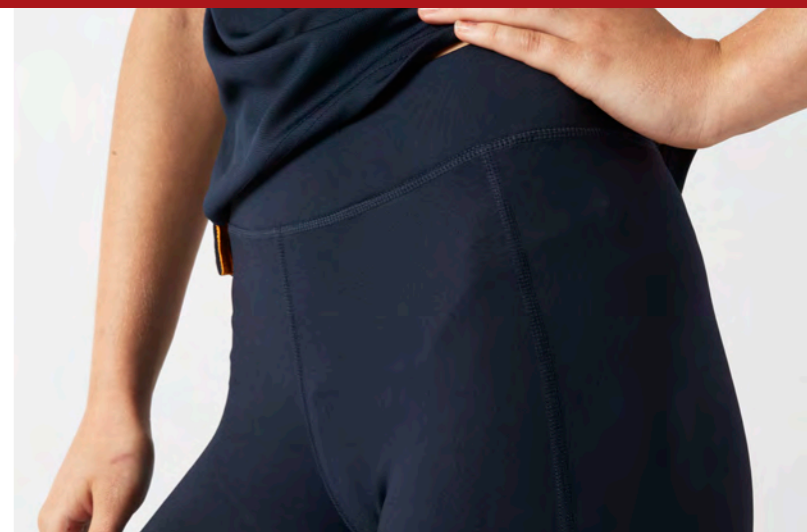

iGEN LEGGING

FUNCTIONAL OUTERWEAR STRETCH LEGGING

- ✔ Soft touch 240gsm polyester spandex knit fabric
- ✔ Quick dry fabric to keep you warm and dry
- ✔ Wider elasticated waistband for a more secure fit
- ✔ Fewer panelled seams allows ease to add multiple embellishments

QUICK DRY

BREATHABLE

EASY CARE