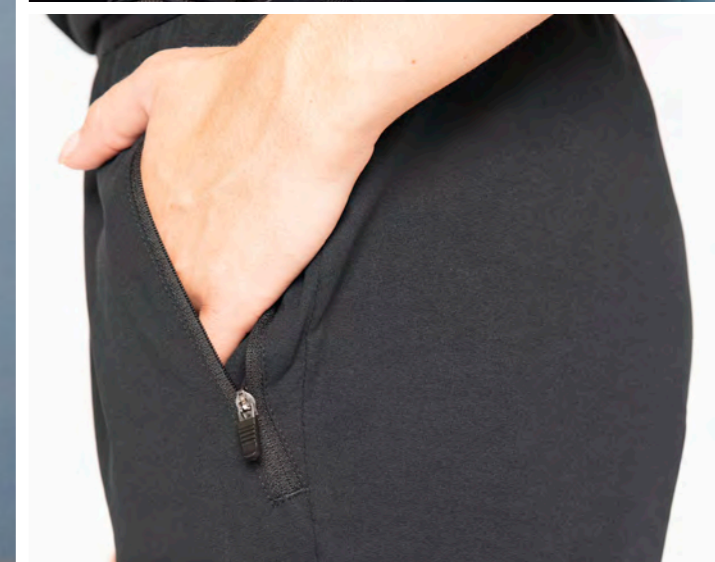

903

ECLIPSE TAPERED PANT

TECHNICAL STRETCH SLIM FIT STADIUM PANT

- 160gsm specifically developed full dull technical stretch knit 100% polyester
- Fully lined with soft jersey
- Quick access lockable ankle zips
- Next generation technical waistband with drawcord
- Concealed side pockets
- A modern take on a classic stadium pant

EASY CARE

WIND RESISTANT

WARMTH

2 STOCK COLOUR COMBINATIONS

Black / Navy

903 ECLIPSE TAPERED PANT SIZE GUIDE

Size	XSY	SY	MY	LY	XLY	S	M	L	XL	2XL	3XL	4XL
Years	6/7	8/9	10/11	12/13								
Waist Inches	20/22	22/24	24/26	26/28	28/30	30/32	32/34	36/38	38/40	40/42	42/44	44/46
Waist cm	51/56	56/61	61/66	66/71	71/76	76/81	81/86	91/97	97/102	102/107	107/112	112/117
Inside Leg Inches	18	20	22	24	26	27.5	28.5	29.5	30.5	31	32	33
Inside Leg cm	46	51	56	61	66	70	73	75	77	79	81	84
Vatable	No	No	No	No	No	Yes	Yes	Yes	Yes	Yes	Yes	Yes

CORE RANGE