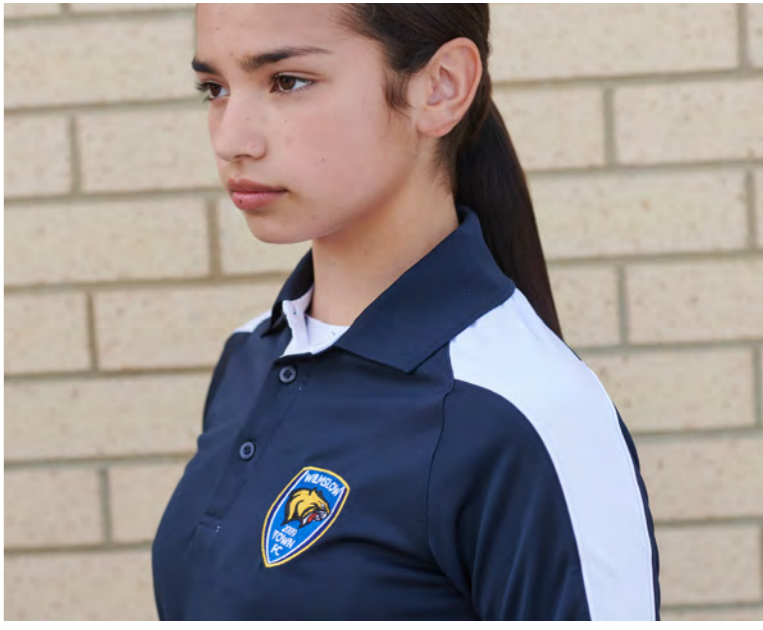

QUICK DRY

LIGHTWEIGHT

BREATHABLE

EASY CARE

803

iGEN UNISEX SHORT

MIX AND MATCH WITH IGEN 801 AND 806

- 4 piece core PE games kit
- 180gsm ultra soft performance polyester knit
- Full dull, high count microdot fabric
- Quick dry function
- Traditional design with stylish modern features