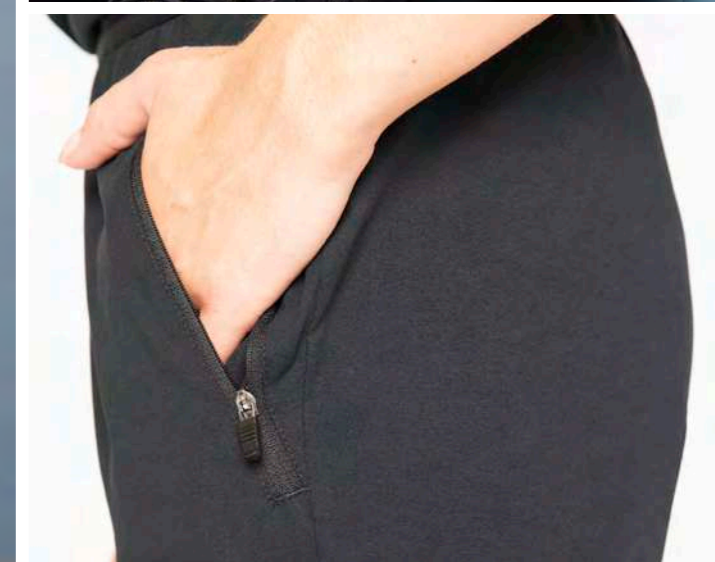

903

ECLIPSE TAPERED PANT

TECHNICAL STRETCH SLIM FIT STADIUM PANT

- 160gsm specifically developed full dull technical stretch knit 100% polyester
- Fully lined with soft jersey
- Quick access lockable ankle zips
- Next generation technical waistband with drawcord
- Concealed side pockets
- A modern take on a classic stadium pant

EASY CARE

WIND RESISTANT

WARMTH

2 STOCK COLOUR COMBINATIONS

Black / Navy

903 ECLIPSE TAPERED PANT SIZE GUIDE

Size	XSY	SY	MY	LY	XLY	S	M	L	XL	2XL	3XL	4XL
Years	6/7	8/9	10/11	12/13								
Waist Inches	20/22	22/24	24/26	26/28	28/30	30/32	32/34	36/38	38/40	40/42	42/44	44/46
Waist cm	51/56	56/61	61/66	66/71	71/76	76/81	81/86	91/97	97/102	102/107	107/112	112/117
Inside Leg Inches	18	20	22	24	26	27.5	28.5	29.5	30.5	31	32	33
Inside Leg cm	46	51	56	61	66	70	73	75	77	79	81	84
Vatable	No	No	No	No	No	Yes	Yes	Yes	Yes	Yes	Yes	Yes

CORE RANGE