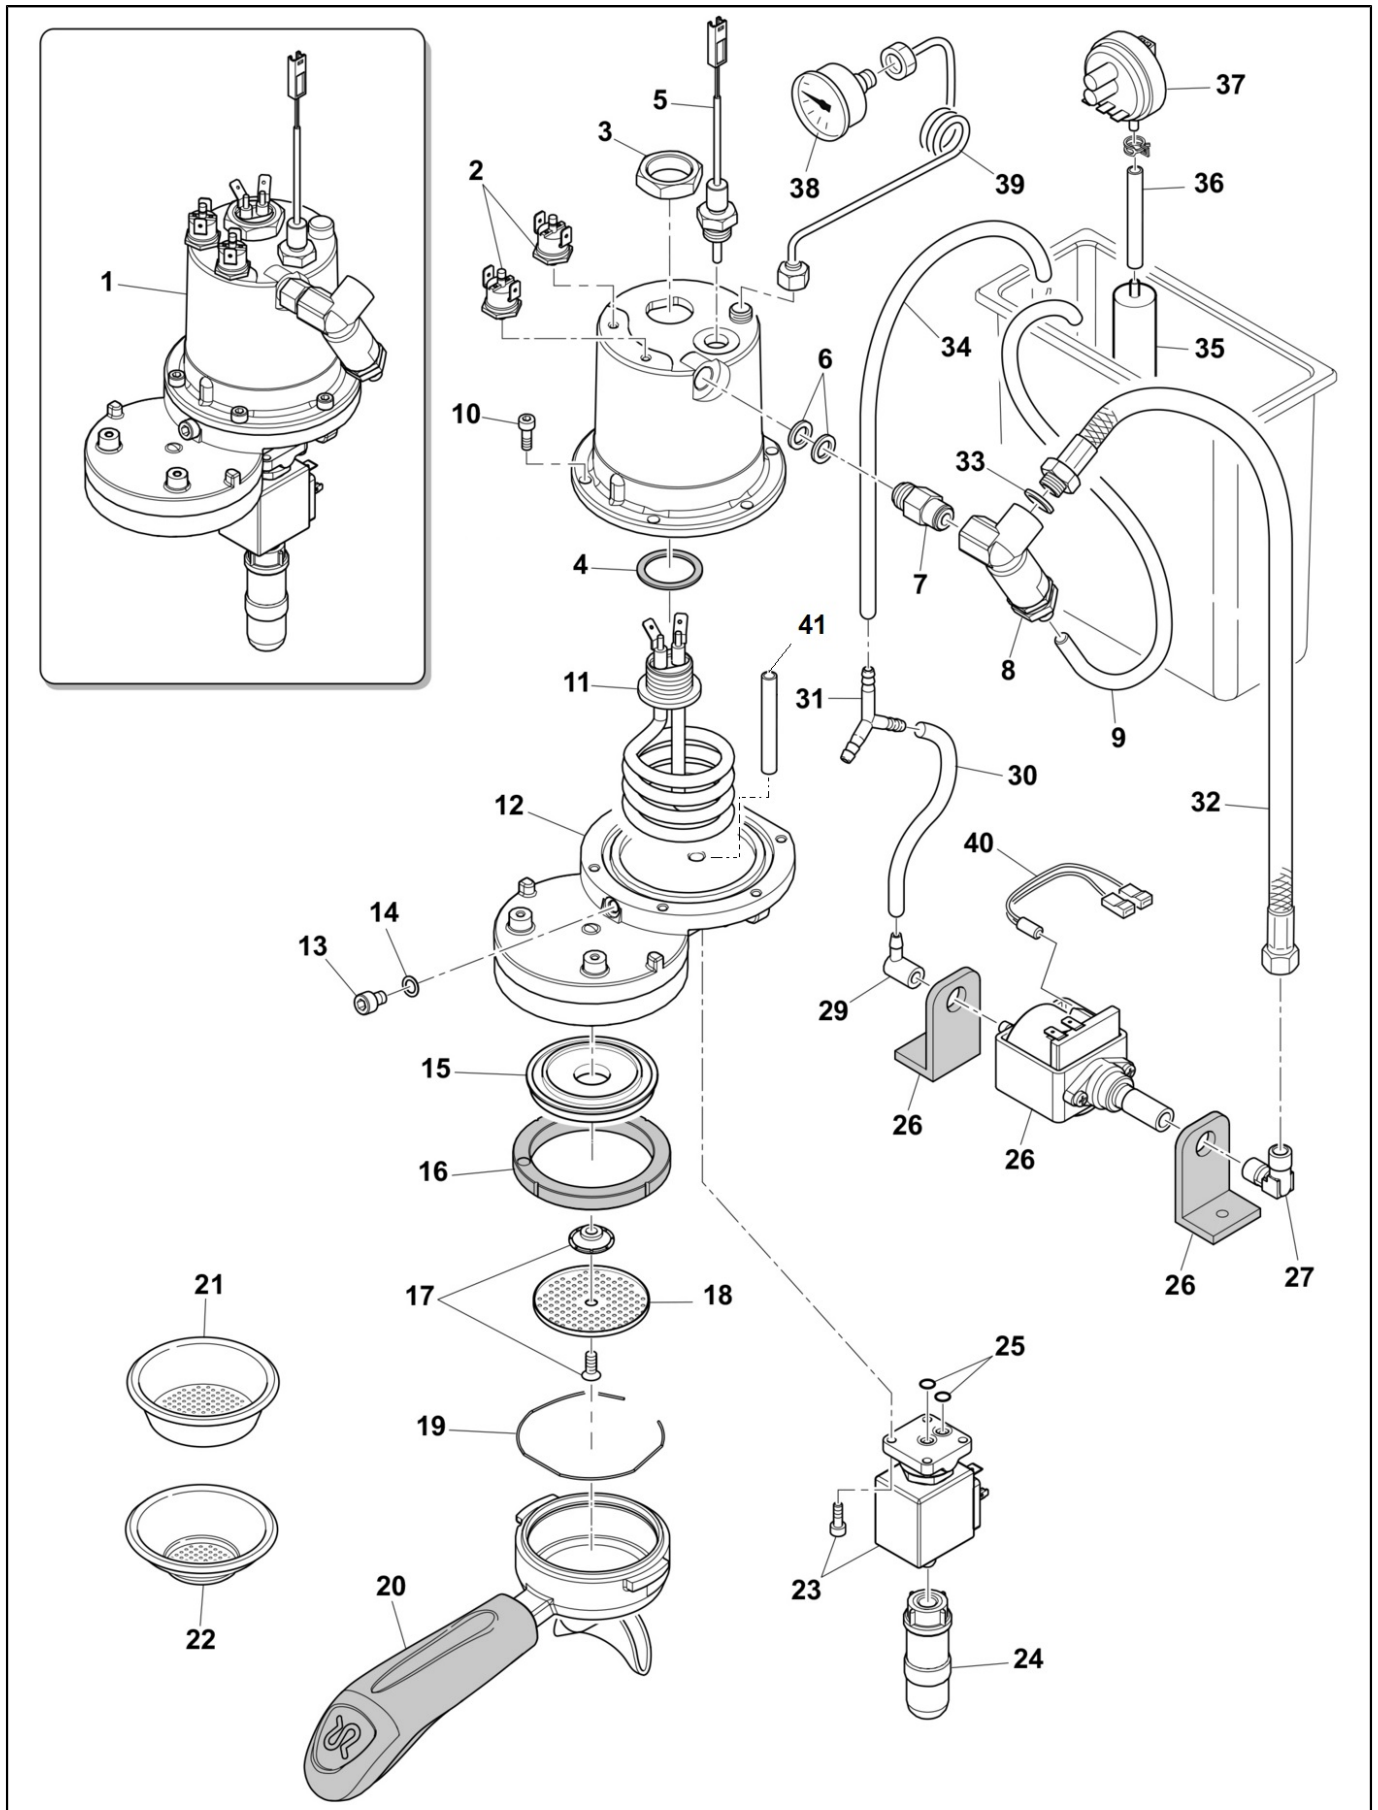

POS.	CODE	DESCRIPTION	NOTES
1	10051011 10051012 20103015D	Brewing Group Silvia Pro Assy. 230V Brewing Group Silvia Pro Assy. 110V ECO CALDAIETTA SILVIA PRO/N-OT-DEPIOMB.	
2	00100300.001	Temperature Limiter 140 C	
3	23000237	Nut M22 Heating Element Inox Boiler Silvia	
4	36220023	Gasket 30 X 22,5 X 2 Boiler Silvia	
5	10701642 36404054	Temperature Sensor With O-Ring O-Ring 12,42 X 1,78 V 70Sh 2050	
6	36240006	Gasket 11 X 7 X 1,5	
7	23000256	Boiler-Exp. Valve Connector	
8	10701949	VALVOLA ESPANS.SILVIA+GUARN.RAME	
9	38228002	Silicone Hose D. 9X6X560	
10	37060514	Screw M5 X 12 Tcei Iso 4762	
11	10705638 10705639	Kit Heating Element+Gasket 110-120V Silvia Kit Heating Element+Gasket 220-240V	
12	20103022D	Group Head Silvia	
13	37060608	Screw M 6 X 8	
14	36240001	Gasket Copper	
15	20200182	Shower Holder Brass	
16	36301030	Gasket Brewing Group	
17	10701784	Group Jetbreaker With Screw/20	
18	40200005	Shower Net	
19	25105001	Filter Spring	
20	10071053R	Filterholder Silvia Pro X/22	
21	40100107	16Gr Filter Inox	
22	40100106	8Gr Filter Inox	
23	34040050 34040051	Electrovalve Ode 3 Way 220-240V/5060Hz Electrovalve Ode 3 Way 110-120/50-60Hz	
24	10090002	Therm.Group Jetbreaker	
25	36402005	O-Ring Electrovalve	
26	10701787 10701789 34011023 34011026 36990056	Pump Assy. Group Silvia Pro 230v Pump Assy. Group Silvia Pro 120v Pump 120V 60Hz Pump 220-230V 50Hz Anti-Vibrating Device Ulka	
27	69200121	Elbow Connector M1/8-M1/8	
29	38121034	Pipe Connector Ep5	
30	38228002	Silicone Hose D. 9X6X560	
31	00055748	Y Unit D. 6 Mm	
32	69000616	Pipe Flex Inox 6X490 1/8F-1/8M	
33	27350001 27350002	Gasket 3/8 X 1 Copper Gasket 3/8 X 1,5 Copper	
34	38228002	Silicone Hose D. 9X6X560	
35	38120333	Air Trap Tank	
36	38228050	Pvc Feeding Pipe D4X7	
37	34200061	Pressure Switch	
38	35002509	Manometer Pompe 0-16 D. 44	
39	69000387	Pipe Capillary Manometer F1/8-F1/4	
40	34200044	Thermal 2Mmt 120&#164;	
41	28050004	Water Suction Pipe