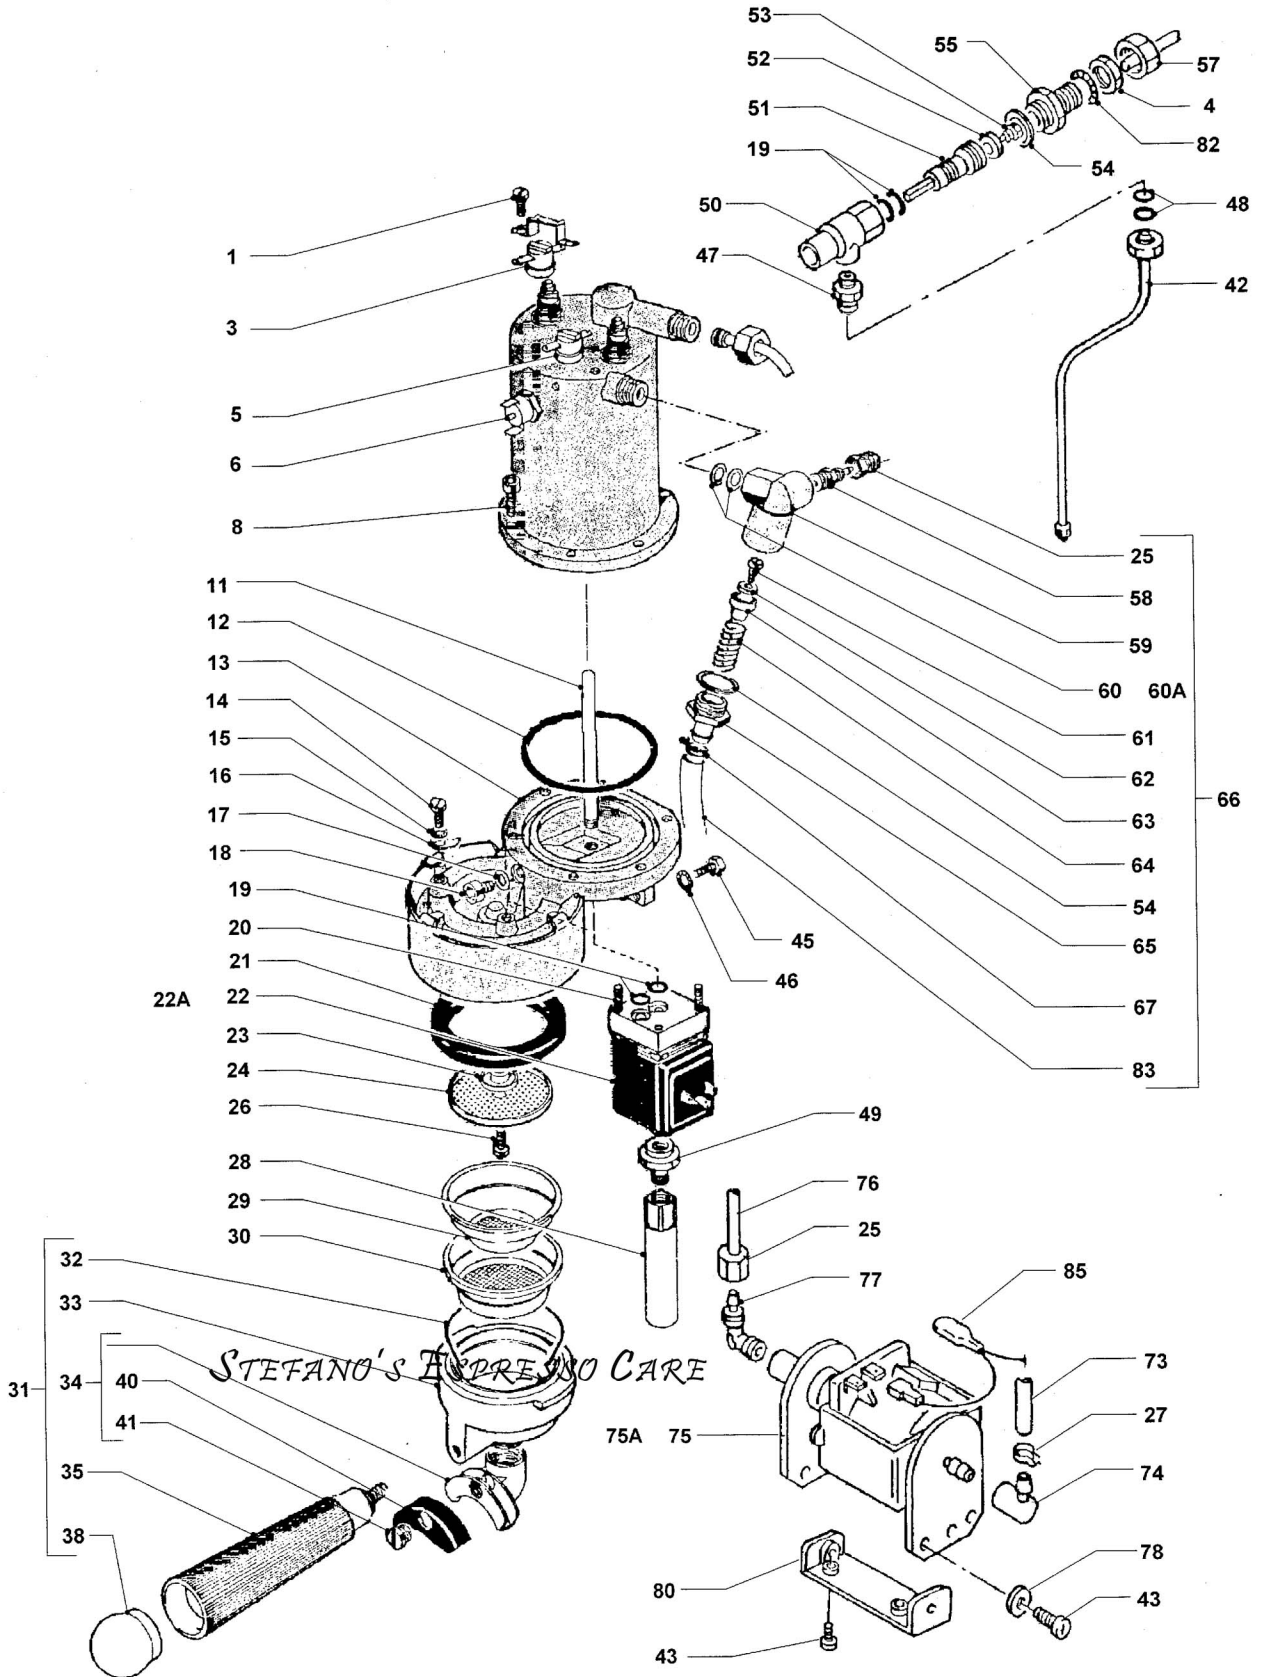

rancilio services

SILVIA
TAV. 04052

rancilio services