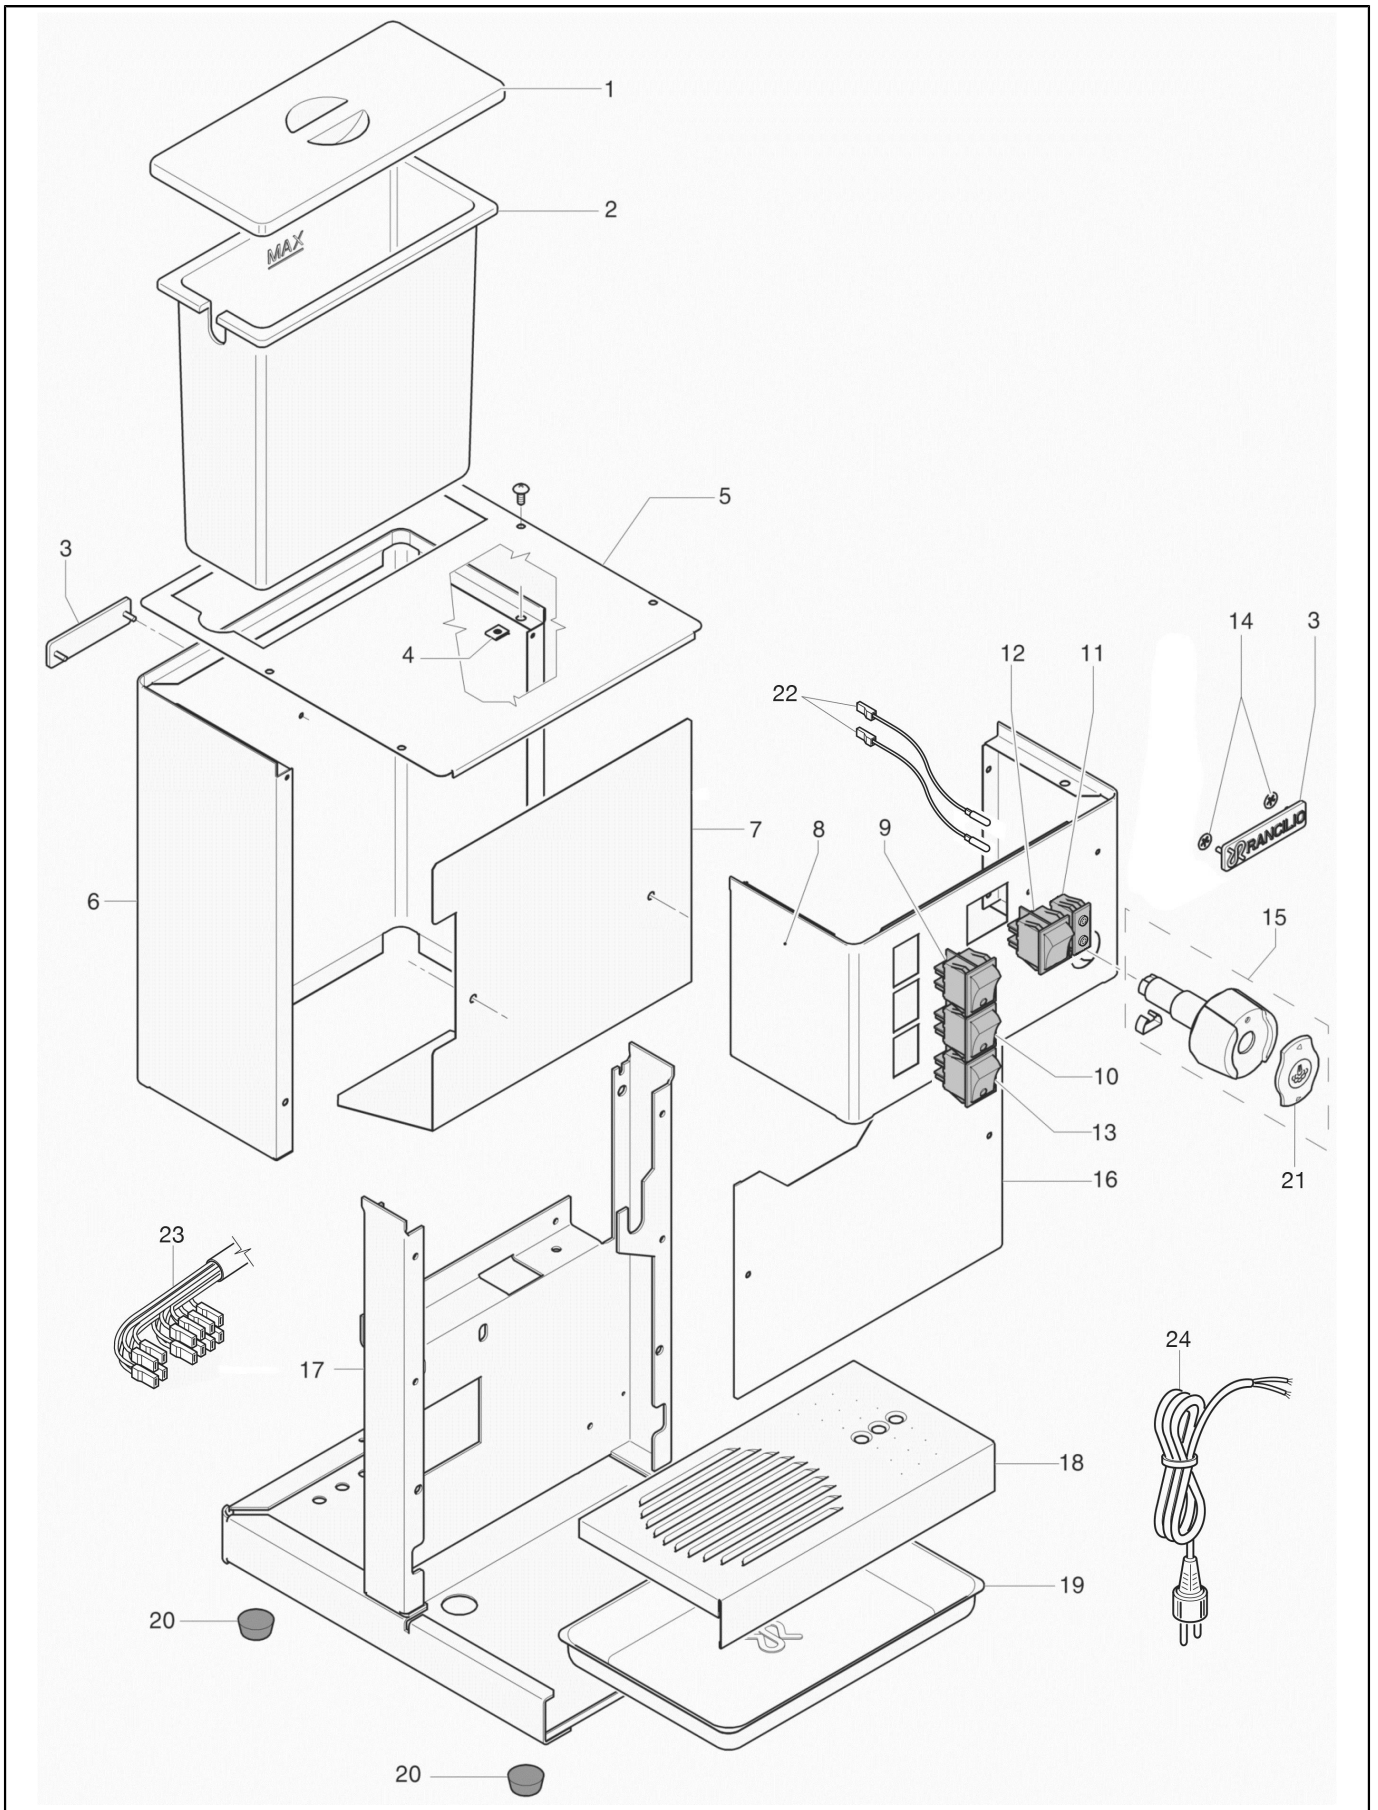

POS.	CODE	DESCRIPTION	NOTES
1	38123011	COVER	
2	38120334	TANICA ACQUA LT2 -PL-	
3	42200121	RANCILIO PLATE MM 70	
4	37900809	PLATE U/8/11/9	
5	32330363	SILVIA TOP	
6	32330362	SILVIA BODY	
7	32330367	SILVIA SHIELD	
8	32331989	FRONT PANEL SILVIA 2 LIGHTS	
9	34030047	TECNA COFFEE SWITCH	
10	34030029	SWITCH WATER STYLE	
11	10701285	FRAME WITH PLASTIC LIGHT SILVIA	
12	34030144	POWER SWITCH SILVIA/15	
13	34030038	STEAM SWITCH	
14	37900505	ROUND FIXER D3 H106	
15	10060190 39900001	STEAM HANDLE ASSY. HANDLE STEAM SPRING MISS	
16	32330370	SILVIA/08 FRONT PANEL	
17	10880150	SILVIA FRAME	
18	32330369	SILVIA LEAVE-CUP GRATE	
19	32330365	SILVIA DRAIN TANK	
20	36310008	NANCY SUPPORT BLACK	
21	38123904	TAPPO MANOPOLA VAPORE MC -PL-	
22	10701282 10701283	KIT LIGHT HEATING ELEM/POWER SILVIA M 120V KIT LIGHT HEATING ELEM/POWER SILVIA M 230V	120v Silvia M 230v version M NOT for European and Australian Market
23	10110897	WIRING SILVIA M	
24	34300049 34300091 34300092 34300100	CABLE WITH PLUG CABLE+PLUG SILVIA ISRAEL 3 AWG18 CABLE + PLUGGER 15A L=2000(TAIWAN) CABLE H05RN F3 X 1MMQ CHINA PLUG	

POS.	CODE	DESCRIPTION	NOTES
1	10090002	THERM.GROUP JETBREAKER	
2	34040012	ELECTROVALVE 3 WAY 220V 50HZ MISS	
3	36402001	O-RING 6,07 X 1,78 EPDM 105	
4	20103022D	ECO CORPO GRUPPO/N MISS -OT-DEPIOMBATO	
5	38123549	GROUP COVER SILVIA	
6	20200182	SHOWER HOLDER BRASS	
7	36301030	GASKET UNDERTORQUE MISS	
8	25139001	GROUP JETBREAKER	
9	40200005	SHOWER NET	
10	37030518	SHOWER SCREW	
11	10070108R	PORTAF.2DOSI SILVIA CONFEZIONATO	
12	25105001	FILTER SPRING	
13	20112011	FILTER-HOLDER	
14	20112111	WHOLE 2 DOSE BEAK MISS NUO	
15	10705091	KIT FILTER HOLDER TAP 07	
16	37320800	NUT M 8	
17	40100010	2 CUP FILTER	
18	40100001	1 CUP FILTER LOW	