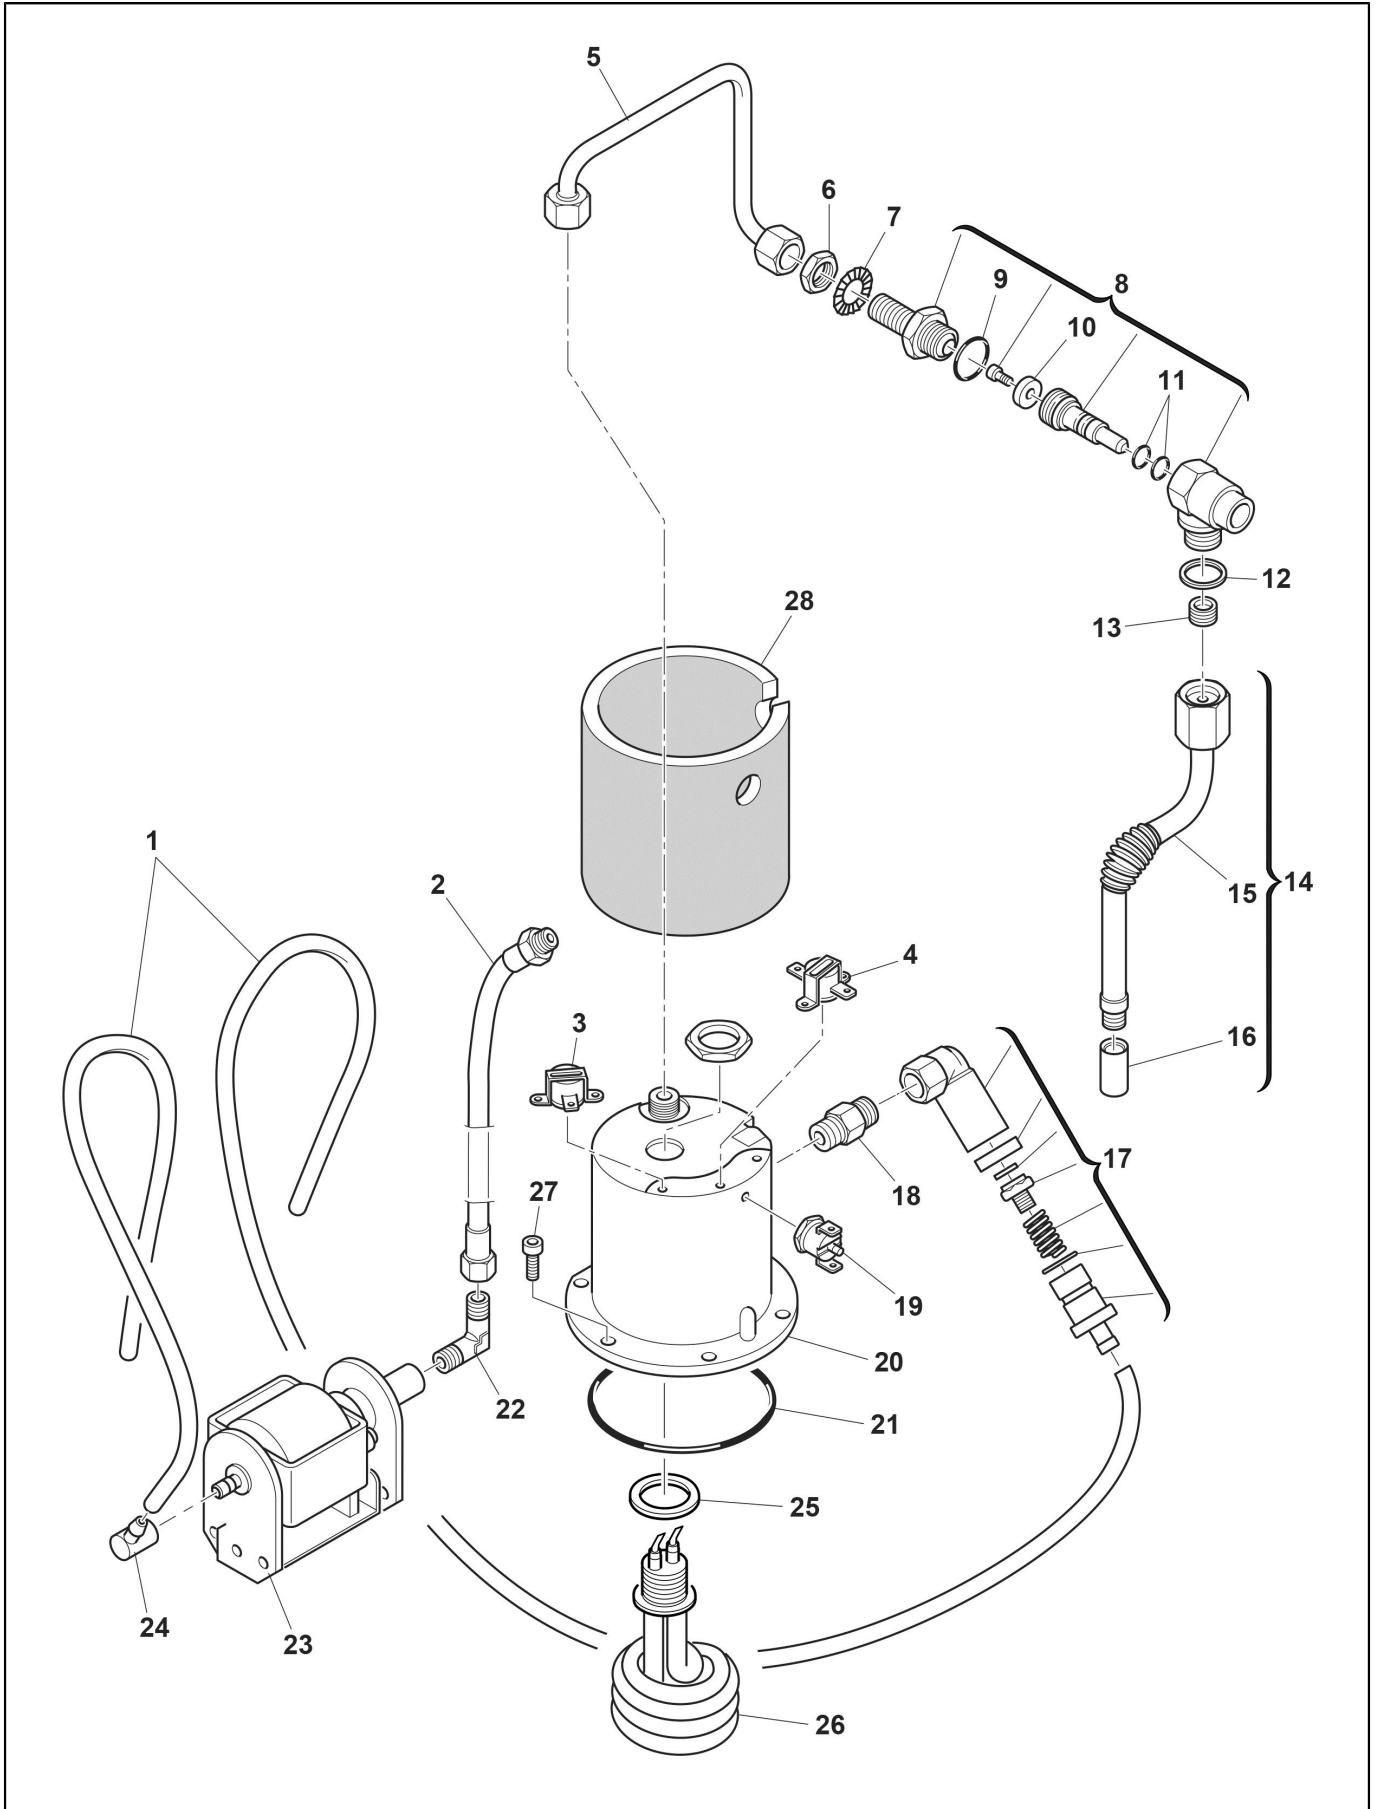

POS.	CODE	DESCRIPTION	NOTES
1	38123011	COVER	
2	38120334	TANICA ACQUA LT2 -PL-	
3	42200121	RANCILIO PLATE MM 70	
4	37900809	PLATE U/8/11/9	
5	32330363	SILVIA TOP	
6	32330362	SILVIA BODY	
7	32330367	SILVIA SHIELD	
8	32331989	FRONT PANEL SILVIA 2 LIGHTS	
9	34030047	TECNA COFFEE SWITCH	
10	34030029	SWITCH WATER STYLE	
11	10701285	FRAME WITH PLASTIC LIGHT SILVIA	
12	34030144	POWER SWITCH SILVIA/15	
13	34030038	STEAM SWITCH	
14	37900505	ROUND FIXER D3 H106	
15	10060190 39900001	STEAM HANDLE ASSY. HANDLE STEAM SPRING MISS	
16	32330370	SILVIA/08 FRONT PANEL	
17	10880150	SILVIA FRAME	
18	32330369	SILVIA LEAVE-CUP GRATE	
19	32330365	SILVIA DRAIN TANK	
20	36310008	NANCY SUPPORT BLACK	
21	38123904	TAPPO MANOPOLA VAPORE MC -PL-	
22	10701282 10701283	KIT LIGHT HEATING ELEM/POWER SILVIA M 120V KIT LIGHT HEATING ELEM/POWER SILVIA M 230V	120v Silvia M 230v version M NOT for European and Australian Market
23	10110897	WIRING SILVIA M	
24	34300049 34300091 34300092 34300100	CABLE WITH PLUG CABLE+PLUG SILVIA ISRAEL 3 AWG18 CABLE + PLUGGER 15A L=2000(TAIWAN) CABLE H05RN F3 X 1MMQ CHINA PLUG	

POS.	CODE	DESCRIPTION	NOTES
1	10090002	THERM.GROUP JETBREAKER	
2	34040012	ELECTROVALVE 3 WAY 220V 50HZ MISS	
3	36402001	O-RING 6,07 X 1,78 EPDM 105	
4	20103022D	ECO CORPO GRUPPO/N MISS -OT-DEPIOMBATO	
5	38123549	GROUP COVER SILVIA	
6	20200182	SHOWER HOLDER BRASS	
7	36301030	GASKET UNDERTORQUE MISS	
8	25139001	GROUP JETBREAKER	
9	40200005	SHOWER NET	
10	37030518	SHOWER SCREW	
11	10070108R	PORTAF.2DOSI SILVIA CONFEZIONATO	
12	25105001	FILTER SPRING	
13	20112011	FILTER-HOLDER	
14	20112111	WHOLE 2 DOSE BEAK MISS NUO	
15	10705091	KIT FILTER HOLDER TAP 07	
16	37320800	NUT M 8	
17	40100010	2 CUP FILTER	
18	40100001	1 CUP FILTER LOW	