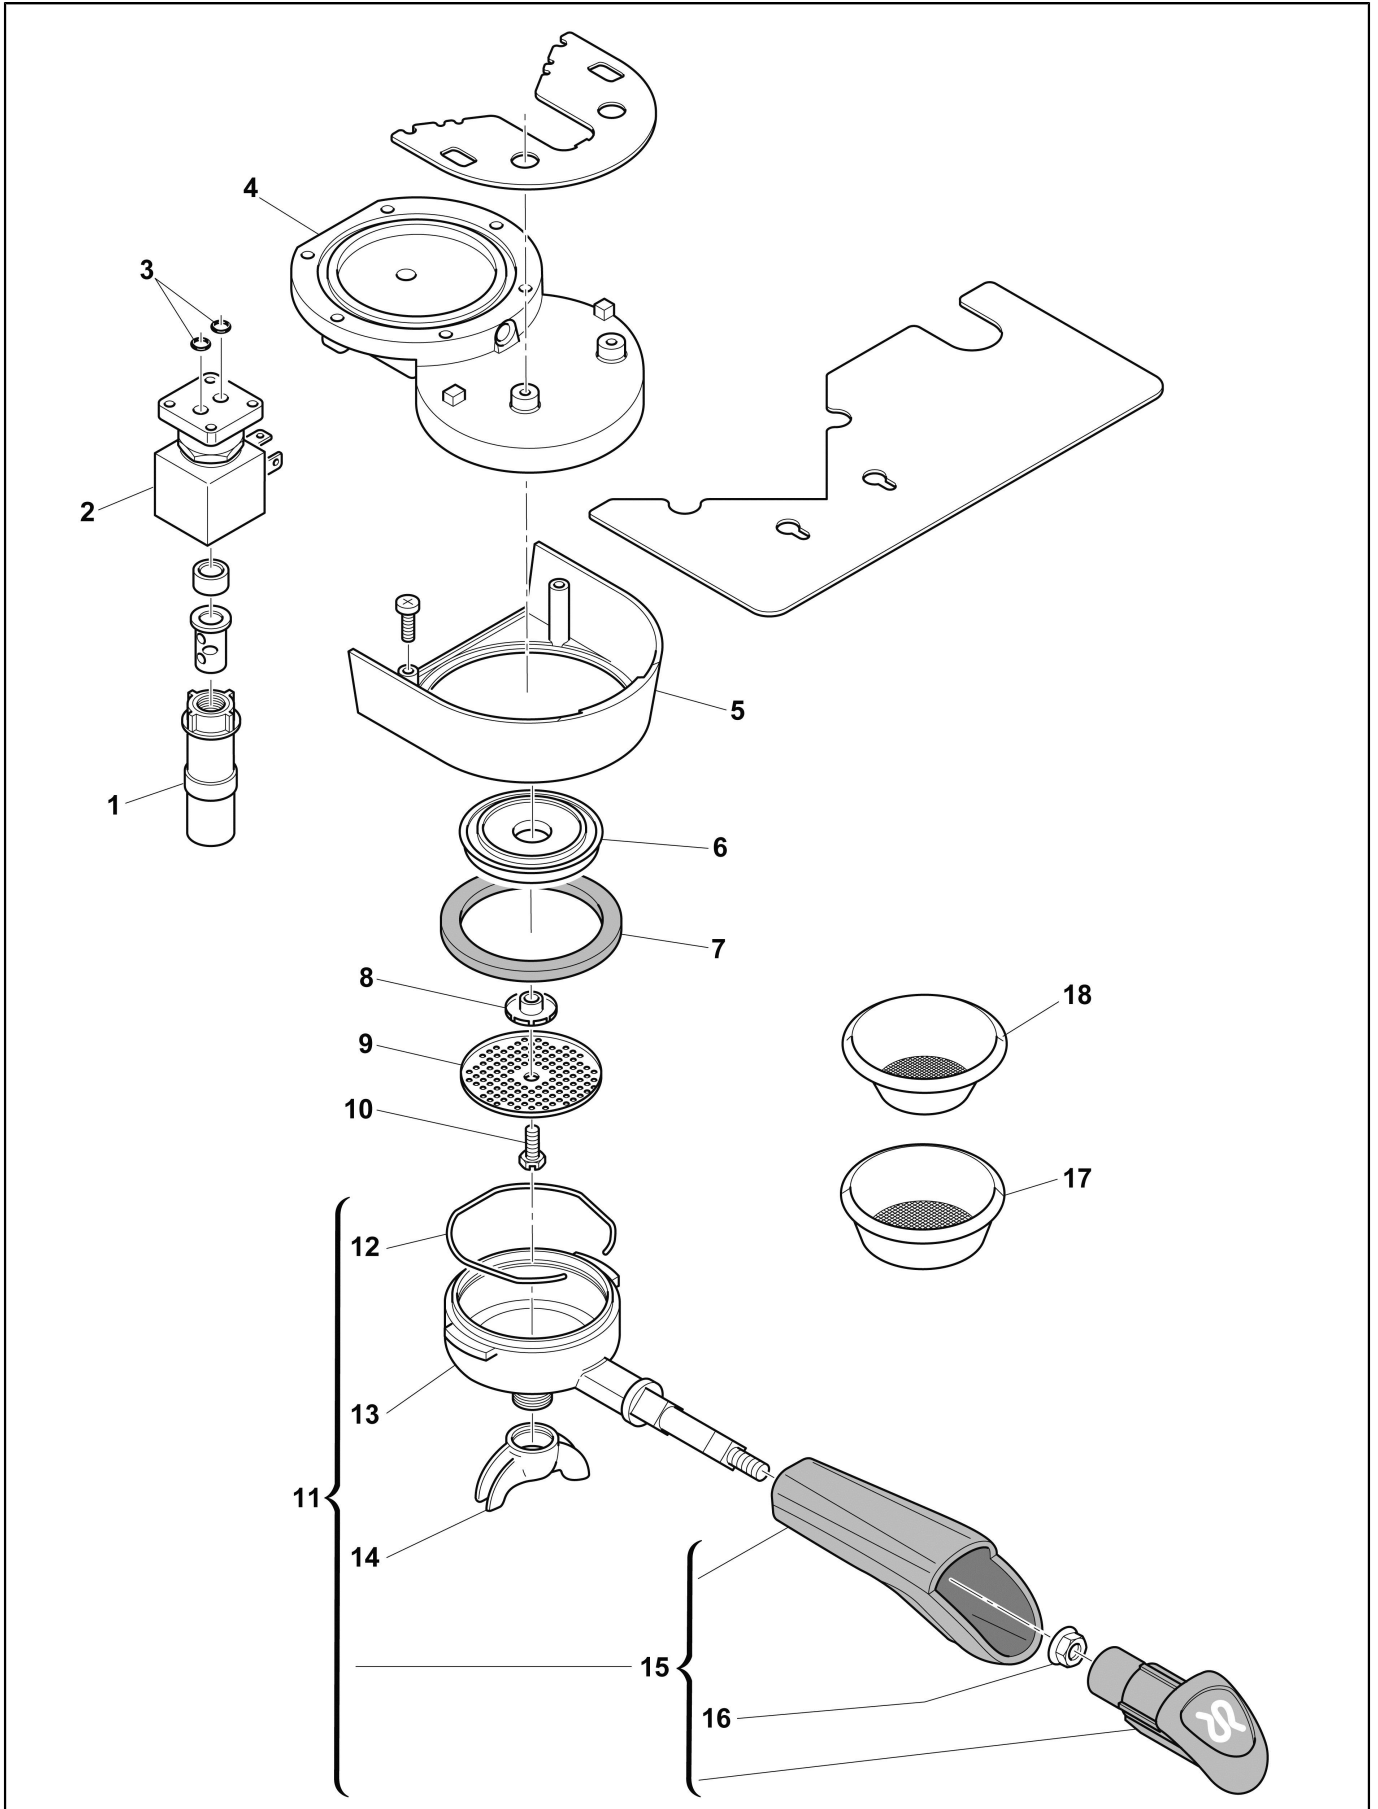

POS.	CODE	DESCRIPTION	NOTES
1	38123011	COVER	
2	38120334	TANICA ACQUA LT2 -PL-	
3	42200121	RANCILIO PLATE MM 70	
4	37900809	PLATE U/8/11/9	
5	32330363	SILVIA TOP	
6	32330362	SILVIA BODY	
7	32330367	SILVIA SHIELD	
8	32331989	FRONT PANEL SILVIA 2 LIGHTS	
9	34030047	TECNA COFFEE SWITCH	
10	34030029	SWITCH WATER STYLE	
11	10701285	FRAME WITH PLASTIC LIGHT SILVIA	
12	34030144	POWER SWITCH SILVIA/15	
13	34030038	STEAM SWITCH	
14	37900505	ROUND FIXER D3 H106	
15	10060190 39900001	STEAM HANDLE ASSY. HANDLE STEAM SPRING MISS	
16	32330370	SILVIA/08 FRONT PANEL	
17	10880150	SILVIA FRAME	
18	32330369	SILVIA LEAVE-CUP GRATE	
19	32330365	SILVIA DRAIN TANK	
20	36310008	NANCY SUPPORT BLACK	
21	38123904	TAPPO MANOPOLA VAPORE MC -PL-	
22	10701282 10701283	KIT LIGHT HEATING ELEM/POWER SILVIA M 120V KIT LIGHT HEATING ELEM/POWER SILVIA M 230V	120v Silvia M 230v version M NOT for European and Australian Market
23	10110897	WIRING SILVIA M	
24	34300049 34300091 34300092 34300100	CABLE WITH PLUG CABLE+PLUG SILVIA ISRAEL 3 AWG18 CABLE + PLUGGER 15A L=2000(TAIWAN) CABLE H05RN F3 X 1MMQ CHINA PLUG	

POS.	CODE	DESCRIPTION	NOTES
1	10090002	THERM.GROUP JETBREAKER	
2	34040012	ELECTROVALVE 3 WAY 220V 50HZ MISS	
3	36402001	O-RING 6,07 X 1,78 EPDM 105	
4	20103022D	ECO CORPO GRUPPO/N MISS -OT-DEPIOMBATO	
5	38123549	GROUP COVER SILVIA	
6	20200182	SHOWER HOLDER BRASS	
7	36301030	GASKET UNDERTORQUE MISS	
8	25139001	GROUP JETBREAKER	
9	40200005	SHOWER NET	
10	37030518	SHOWER SCREW	
11	10070108R	PORTAF.2DOSI SILVIA CONFEZIONATO	
12	25105001	FILTER SPRING	
13	20112011	FILTER-HOLDER	
14	20112111	WHOLE 2 DOSE BEAK MISS NUO	
15	10705091	KIT FILTER HOLDER TAP 07	
16	37320800	NUT M 8	
17	40100010	2 CUP FILTER	
18	40100001	1 CUP FILTER LOW	