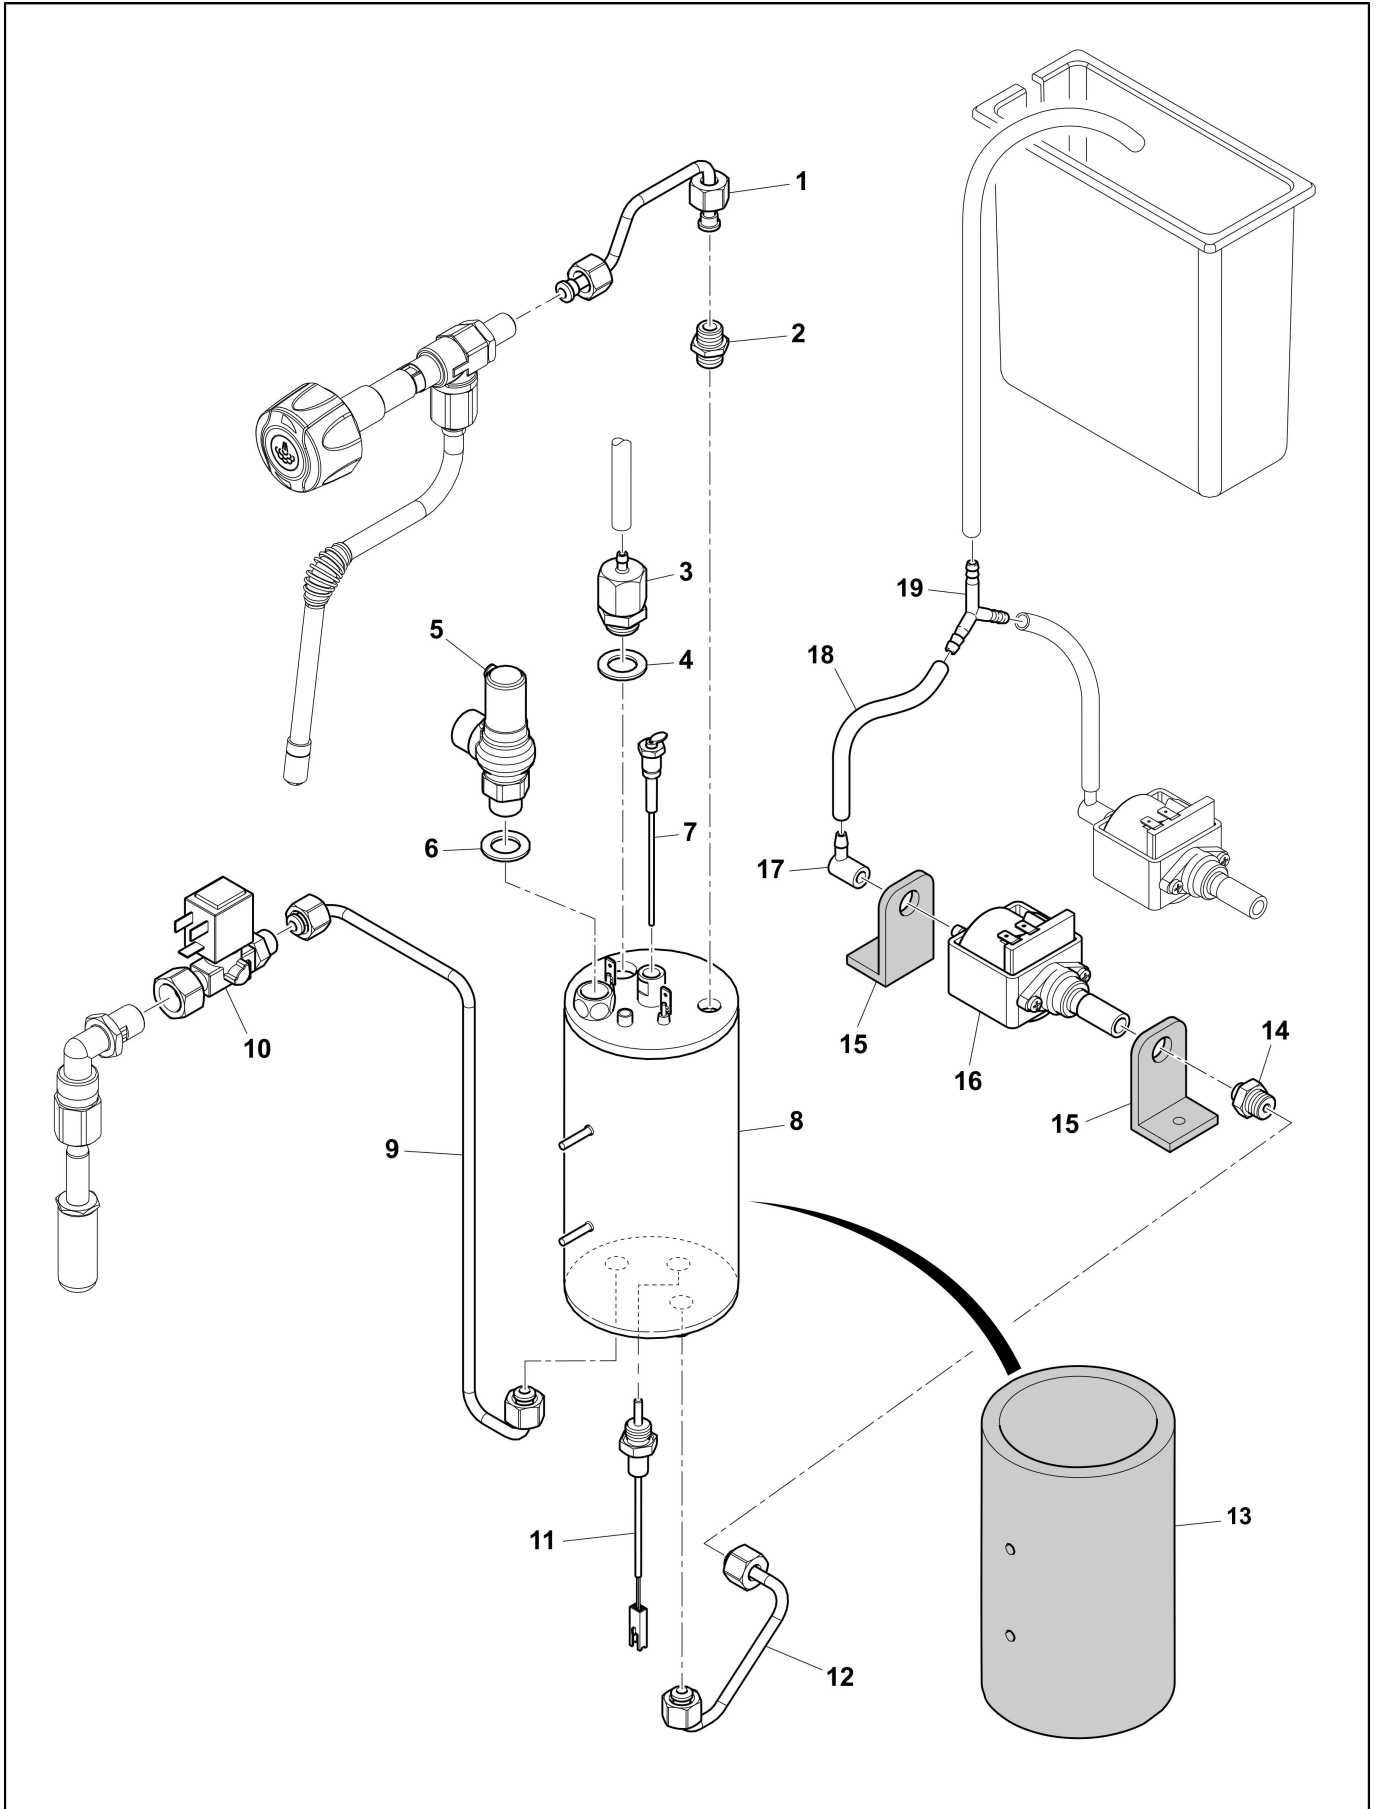

POS.	CODE	DESCRIPTION	NOTES
1	10051011	Brewing Group Silvia Pro assy. 230v	
	10051012	Brewing Group Silvia Pro assy. 110v	
2	00100300.001	Temperature Limiter 140 C	
3	23000237	Nut M22 Heating Element Inox Boiler Silvia	
4	36220023	Gasket 30 X 22,5 X 2 Boiler Silvia	
5	10701642	Temperature Sensor With O-Ring	
	36404054	O-Ring 12,42 X 1,78 V 70Sh 2050	
6	36240006	Gasket 11 X 7 X 1,5	
7	23000256	Boiler-Exp. Valve Connector	
8	10060406	Expansion Valve Miss	
9	38228002	Silicone Hose D. 9X6X560	
10	37060514	Screw M5 X 12 Tcei Iso 4762	
11	10705638	Kit Heating Element+Gasket 110-120V Silvia	
	10705639	Kit Heating Element+Gasket 220-240V	
12	20103022D	Group Head Silvia	
13	37060608	Screw M 6 X 8	
14	36240001	Gasket Copper	
15	20200182	Shower Holder Brass	
16	36301030	Gasket Brewing Group	
17	10701784	Group Jetbreaker with screw/20	
18	40200005	Shower Net	
19	25105001	Filter Spring	
20	10070108R	Porta-Filter Silvia	
21	40100107	16Gr Filter Inox	
22	40100106	8Gr Filter Inox	
23	34040050	Electrovalve ODE 3 way 220-240v/5060HZ	
	34040051	Electrovalve ODE 3 way 110-120/50-60HZ	
24	10090002	Therm.Group Jetbreaker	
25	36402005	O-Ring Electrovalve	
26	36990056	Anti-Vibrating Device Ulka	
27	69200121	Elbow Connector M1/8-M1/8	
28	10701787	ASSIEME POMPA GRUPPO SILVIA PRO 230V	
	10701789	ASSIEME POMPA GRUPPO SILVIA PRO 120V	
	34011023	Pump 120V 60Hz	
	34011026	Pump 220-230V 50Hz	
	34200044	Thermal 2Mmt 120&#164;	
29	38121034	Pipe Connector Ep5	
30	38228002	Silicone Hose D. 9X6X560	
31	00055748	Y Unit D. 6 Mm	
32	69000616	Pipe Flex Inox 6x490 1/8F-1/8M	
33	27350014	Copper Gasket 12.5X9.8X1.5	
34	38228002	Silicone Hose D. 9X6X560	
35	38120333	Air Trap Tank	
36	38228050	Pvc Feeding Pipe D4X7	
37	34200061	Pressure Switch