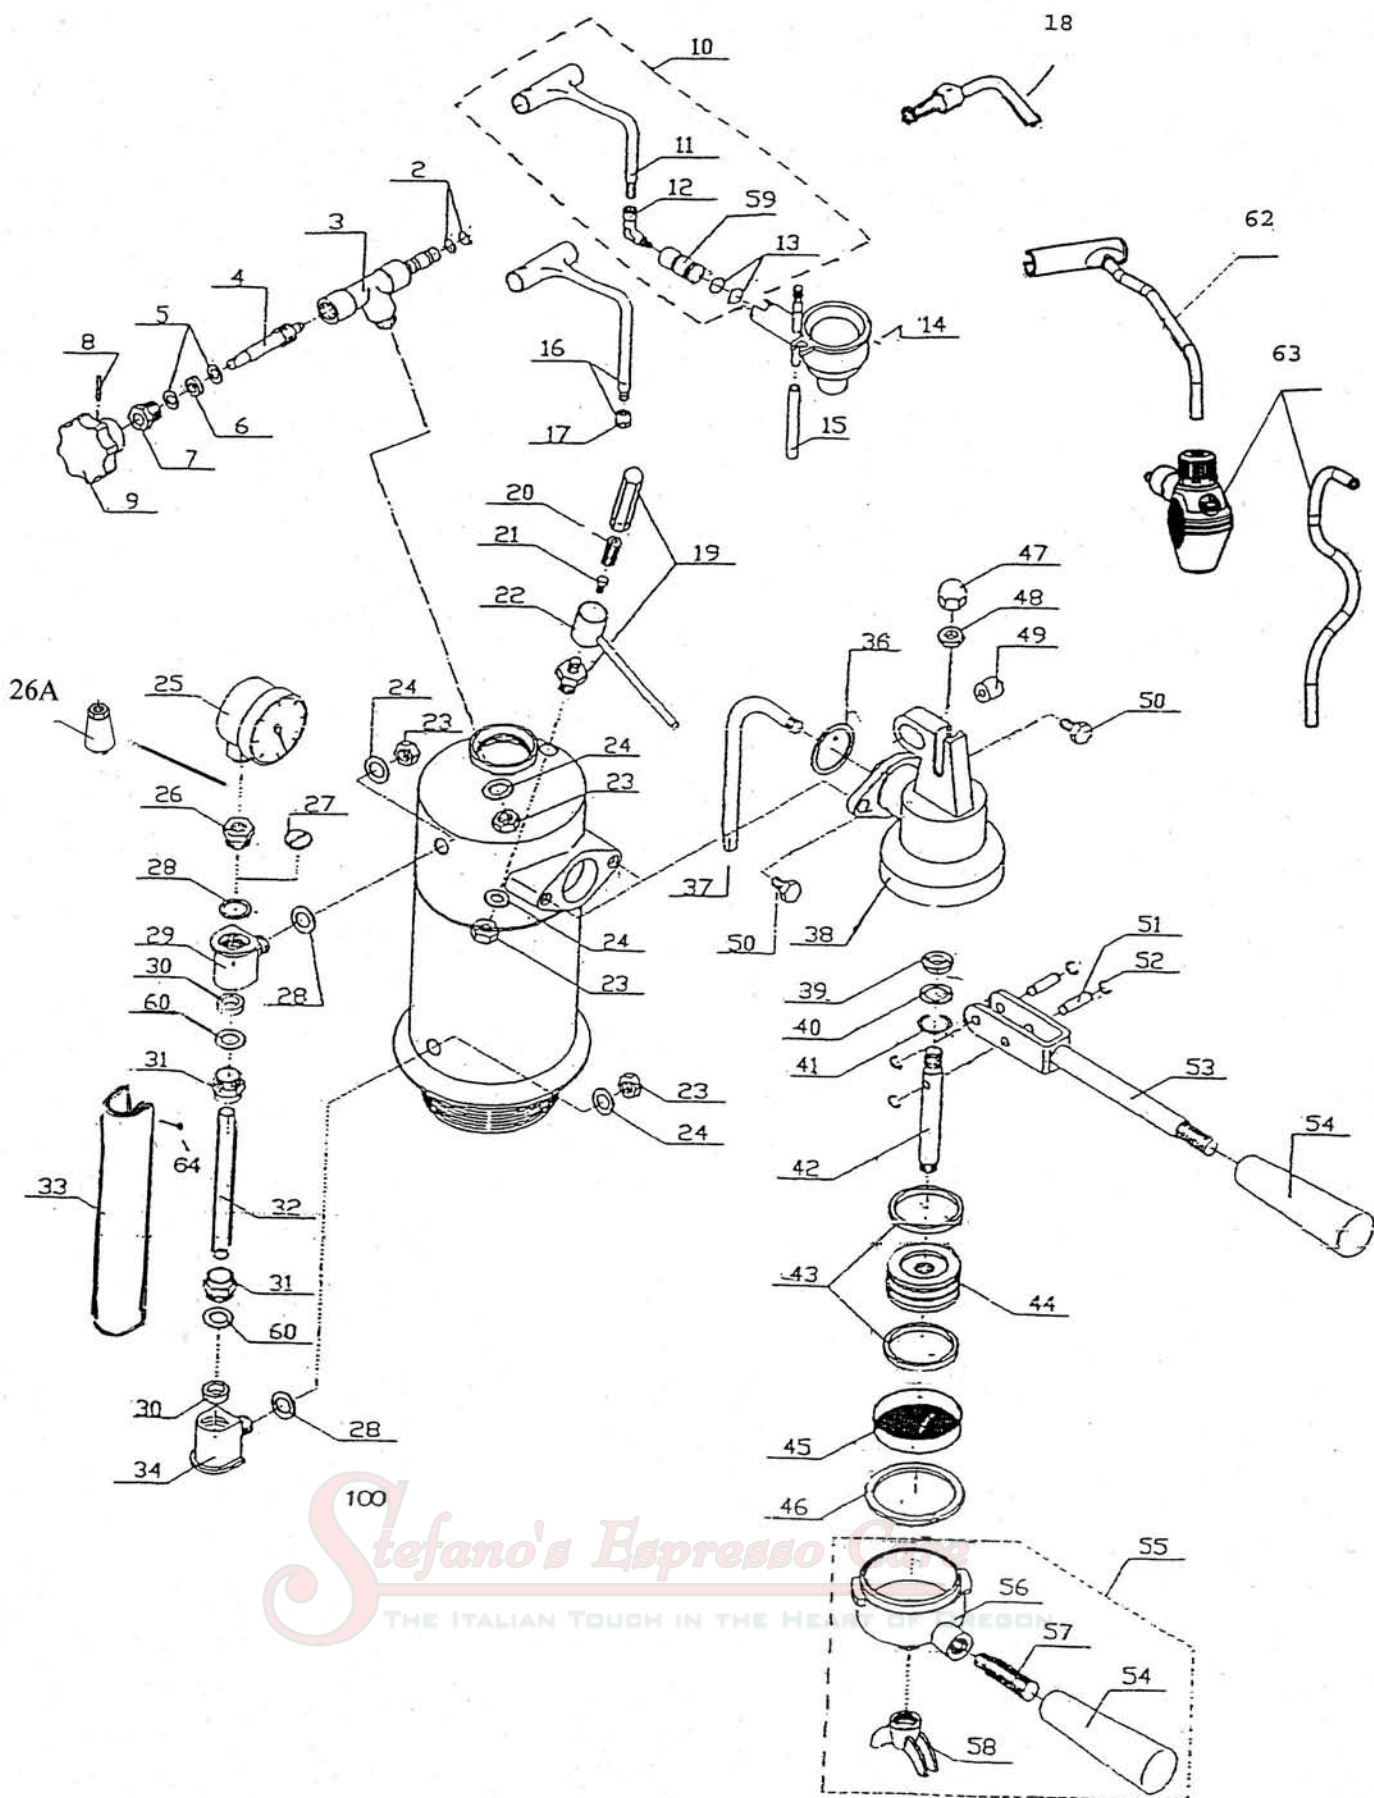

DRAWING B

EUROPICCOLA & PROFESSIONALE

Stefano's Espresso
THE ITALIAN TOUCH IN THE HEART OF EUROPE