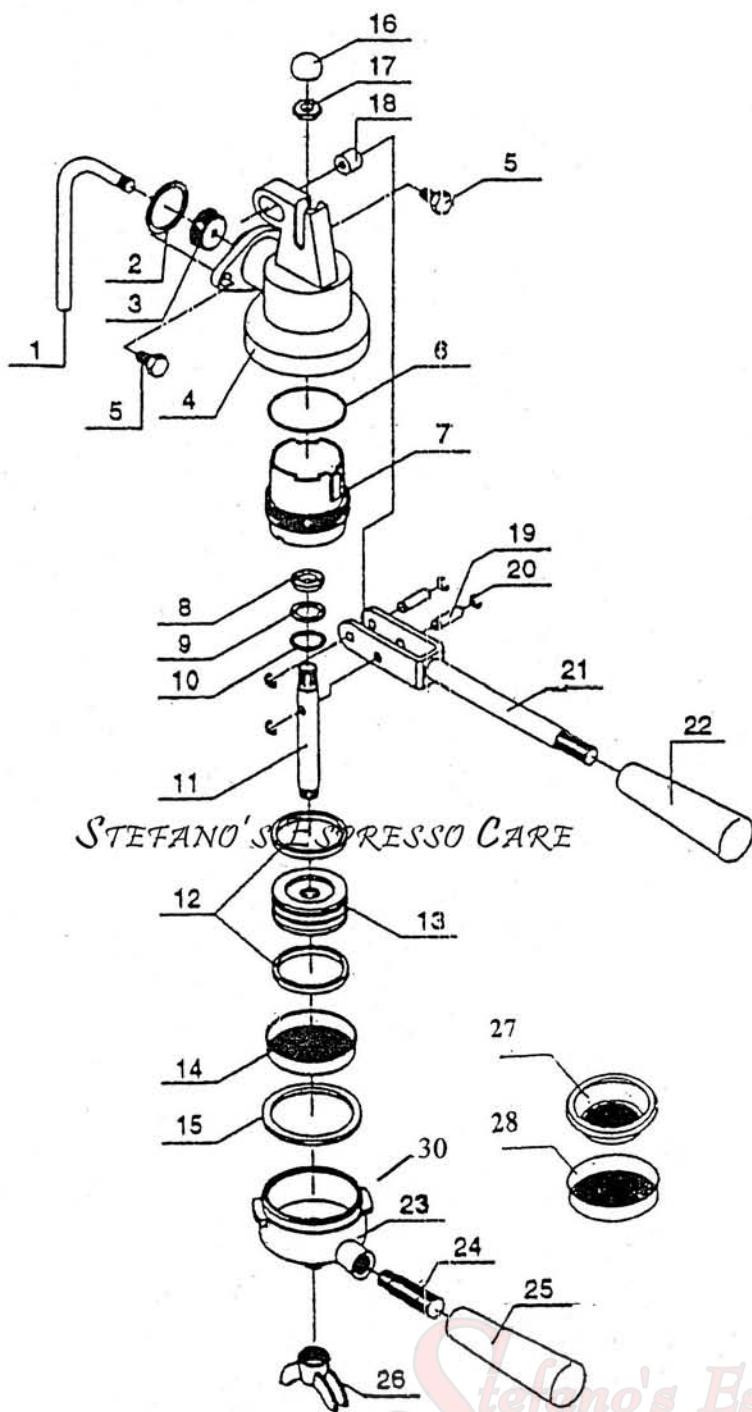

MILLENNIUM GROUPHEAD

EUROPICCOLA & PROFESSIONALE BUILT SINCE THE YEAR 2000

Pos.	ITEM #	DESCRIPTION
1	P-44	TUBE
2	P-45	GROUP TO BOILER GASKET
		Millennium
3	MP-1	GROUP TO BOILER INSERT
4	MP-46	GROUP IN CHROME-MILLENNIUM
	MP-46B	GROUP IN BRASS-MILLENNIUM
5	P-47	GROUP TO TANK BOLT, CHR M SET 2
	P-47B	GROUP TO TANK BOLT, BRASS SET 2
6	MP-2	UPPER GROUP GASKET, MILLEN.
7	MP-3	UPPER GROUP SLEEVE, MILLEN.
8	P-49	MINI RUBBER GASKET
		millenium
9	P-50	ROUND WASHER
		millenium
10	P-51	METAL C-CLIP
		millenium
11	P-48	CENTER PISTON SHAFT
12	P-53	PISTON GASKETS
		millenium
13	P-52	PISTON IN RYTON PLASTIC
	P-52B	PISTON IN BRASS
14	MP-54	INSERT SCREEN, MILLEN.
15	MP-55	RUBBER GASKET, MILLEN
16	P-31	RETAINING BOLT - CHROME
	P-31B	RETAINING BOLT - BRASS
17	P-32	RETAINING SCREW - CHROME
	P-32B	RETAINING SCREW - BRASS
18	P-30	ROLLER
19	P-34	LEVER ARM INSERT
20	P-33S	LEVER ARM KIT p33-4p30&p34-2 each
	P-33	C-CLIP
21	P-35	LEVER ARM - CHROME
	P-35B	LEVER ARM - BRASS
22	P-74	SMOOTH BLK LEVER HANDLE
	P-74W	WOOD LEVER HANDLE
23	MP-71	COFFEE FILTER HOLDER-CHRM
	MP-71B	COFFEE FILTER HOLDER-BRASS
24	P-72	HANDLE INSERT SCREW
25	P-74	BLK COFFEE BASKET HANDLE
	P-74W	WOOD COFFEE BASKET HANDLE
26	P-73	COFFEE SPOUT - CHROME
	P-73B	COFFEE SPOUT - BRASS
27	MP-69	1-CUP COFFEE BASKET
28	MP-68	2-CUP COFFEE BASKET
29	MP-101	COMPLETE HANDLE, CHROME, NO FILTERS
	MP-101B	COMPLETE HANDLE, BRASS, NO FILTERS
30	MP-101S	WIRE FOR FILTER HANDLE
N/S	MP-96S	10 PC GASKET