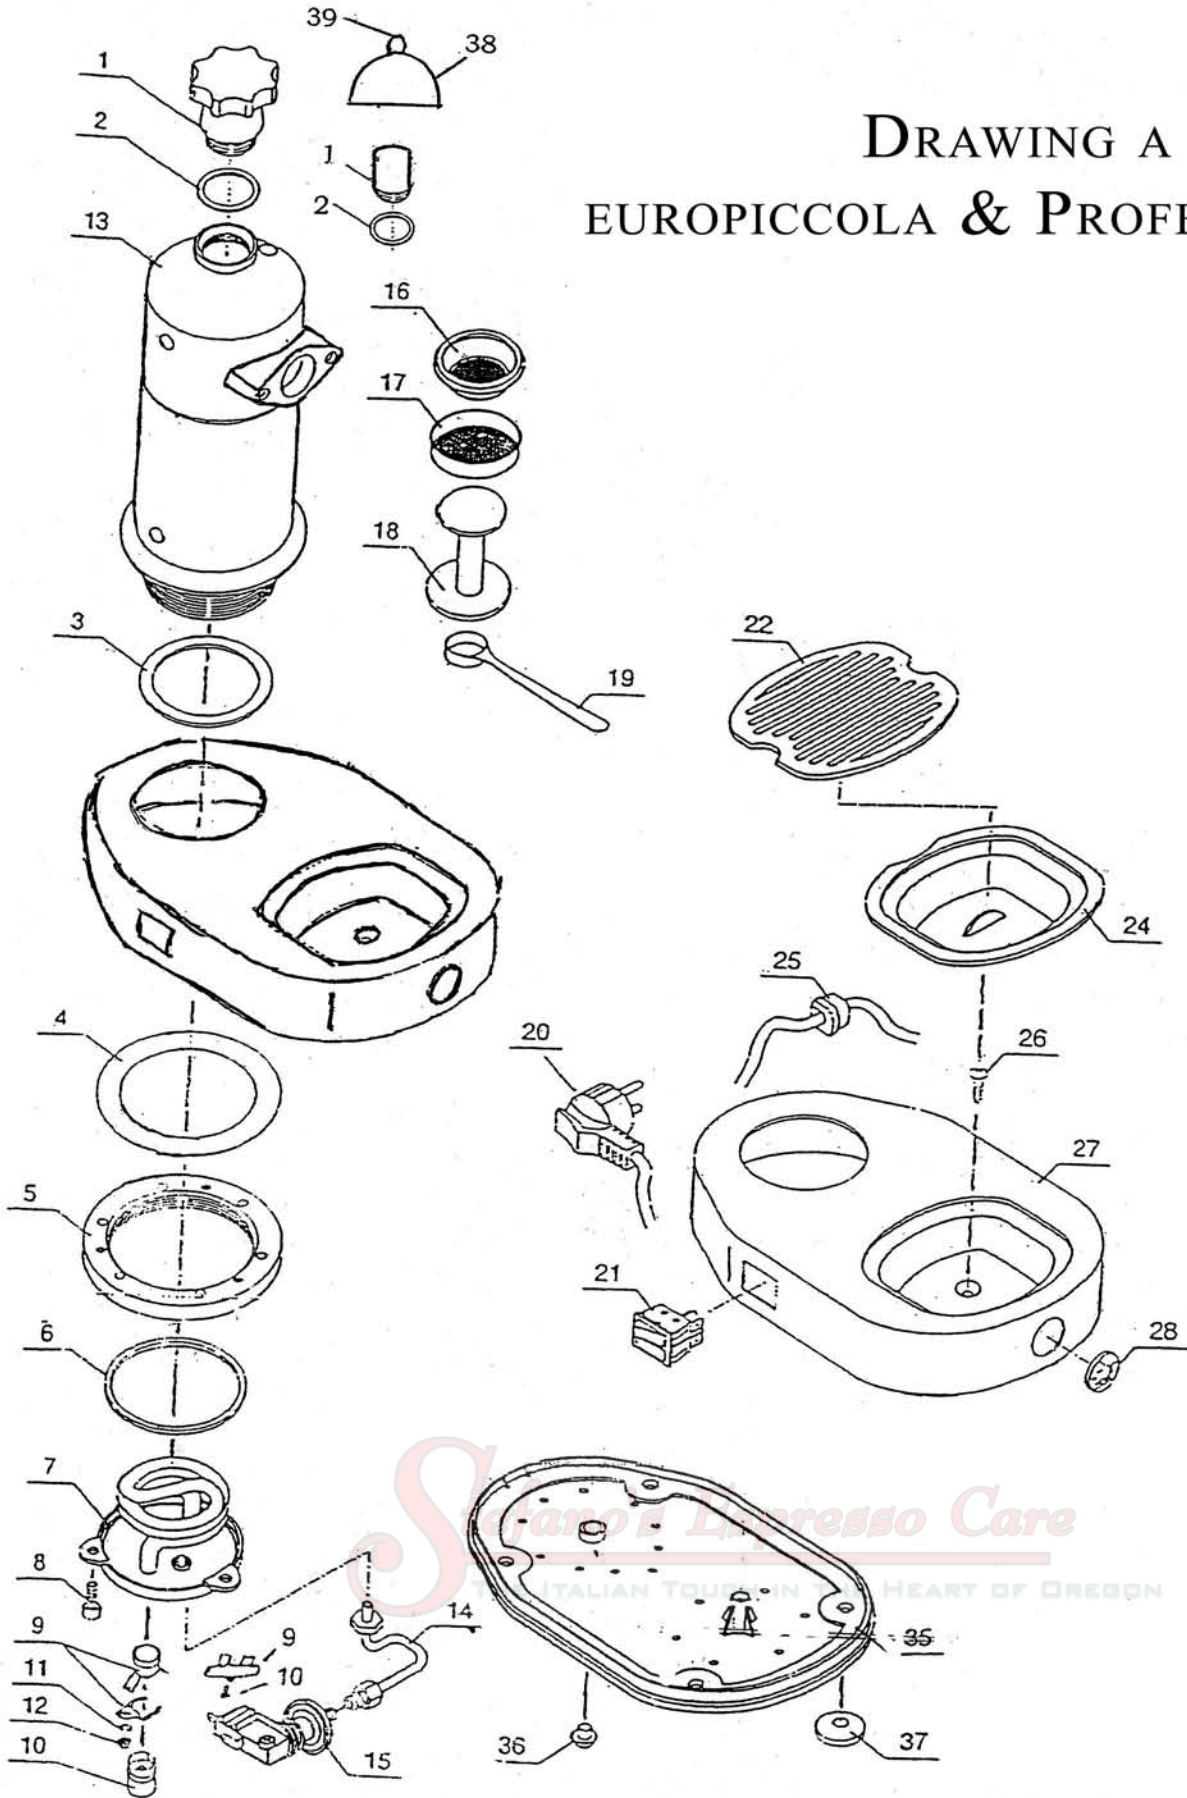

DRAWING A EUROPICCOLA & PROFESSIONALE

DRAWING A

Pos.	ITEM #	DESCRIPTION	Model	Model
			Europiccola	Professional
1	P-01	BLACK KNOB FOR TANK w/GASKET	BOTH	BOTH
	P-1W	WOOD KNOB FOR TANK w/GASKET	BOTH	BOTH
	P-1R	BLK. KNOB, TANK-ROMANTICA ,w/GASKET	BOTH	BOTH
2	P-02	GASKET FOR KNOB	BOTH	BOTH
	P-2R	RUBBER GASKET FOR TOP KNOB, ROMANTICA	BOTH	BOTH
		Millennium Models		
3	P-4E	EUROPICCOLA TANK TO BASE GASKET	EURO	
	P-4P	PROFESSIONAL TANK TO BASE GASKET		PROF
4		SAME AS ABOVE - P-4E OR P-4P	BOTH	BOTH
5	P-06	FLANGE, BRASS	BOTH	BOTH
	P--6F	FLANGE, BRASS FINE THREAD (OLDER MODEL)	BOTH	BOTH
6	P-07	ELEMENT GASKET FOR COPPER ELEMENT	BOTH	BOTH
	P-07SS	ELEMENT GASKET FOR S/S ELEMENT	BOTH	BOTH
7	P-10ES	HEATING ELEMENT STAINLESS STEEL	V.110	
	P-10PS	HEATING ELEMENT STAINLESS STEEL		V.110
8	P-18	SCREWS FOR COPPER ELEMENT	BOTH	BOTH
	P-18S	SCREWS FOR STAINLESS STEEL ELEMENT	BOTH	BOTH
	P-18S-SS	SET OF 3 SCREWS FOR S/S ELEMENT		
9	P-14A	RESET FUSE, HOLDER, Cover FOR S/S ELEMENT	BOTH	BOTH
	P-15A	BROWN FUSE 152^ DEGREE w/ MOUNT & SCREW	BOTH	BOTH
10	P-16-1	FUSE COVER FOR # P-14	BOTH	BOTH
	P-16	FUSE MOUNT & SCREW FOR #P-15	BOTH	BOTH
11	P-7W	WASHER	BOTH	BOTH
12	P-08	SCREW	BOTH	BOTH
13	P-3E	EUROPICCOLA CHROME TANK	CHROME	
	P-3EC	EUROPICCOLA COPPER TANK	COPPER	
	P-3EB	EUROPICCOLA BRASS TANK	BRASS	
	P-3P	PROFESSIONAL CHROME TANK		CHROME
	P-3PC	PROFESSIONAL COPPER TANK		COPPER
	P-3PB	PROFESSIONAL BRASS TANK		BRASS
14	P-13	CONNECTOR FOR THERMOSTAT		PROF
15	P-14	PRESSURSTAT		PROF
16	P-69	1 CUP FILTER	BOTH	BOTH
17	P-68	2 CUP FILTER	BOTH	BOTH
18	P-67	COFFEE PRESS	BOTH	BOTH
19	P-70	COFFEE MEASURER	BOTH	BOTH
	P-70S	2 PC SCOOP & PRESS SET		
20	P-81	3 PRONG PLUG	V.110	V.110
21	P-85E	DOUBLE SWITCH	EURO	
	P-85EL	SINGLE SWITCH FOR EURO	EURO	
	P-85P	SINGLE SWITCH FOR PRO		PROF
22	P-79	UPPER DRIP TRAY	BOTH	BOTH