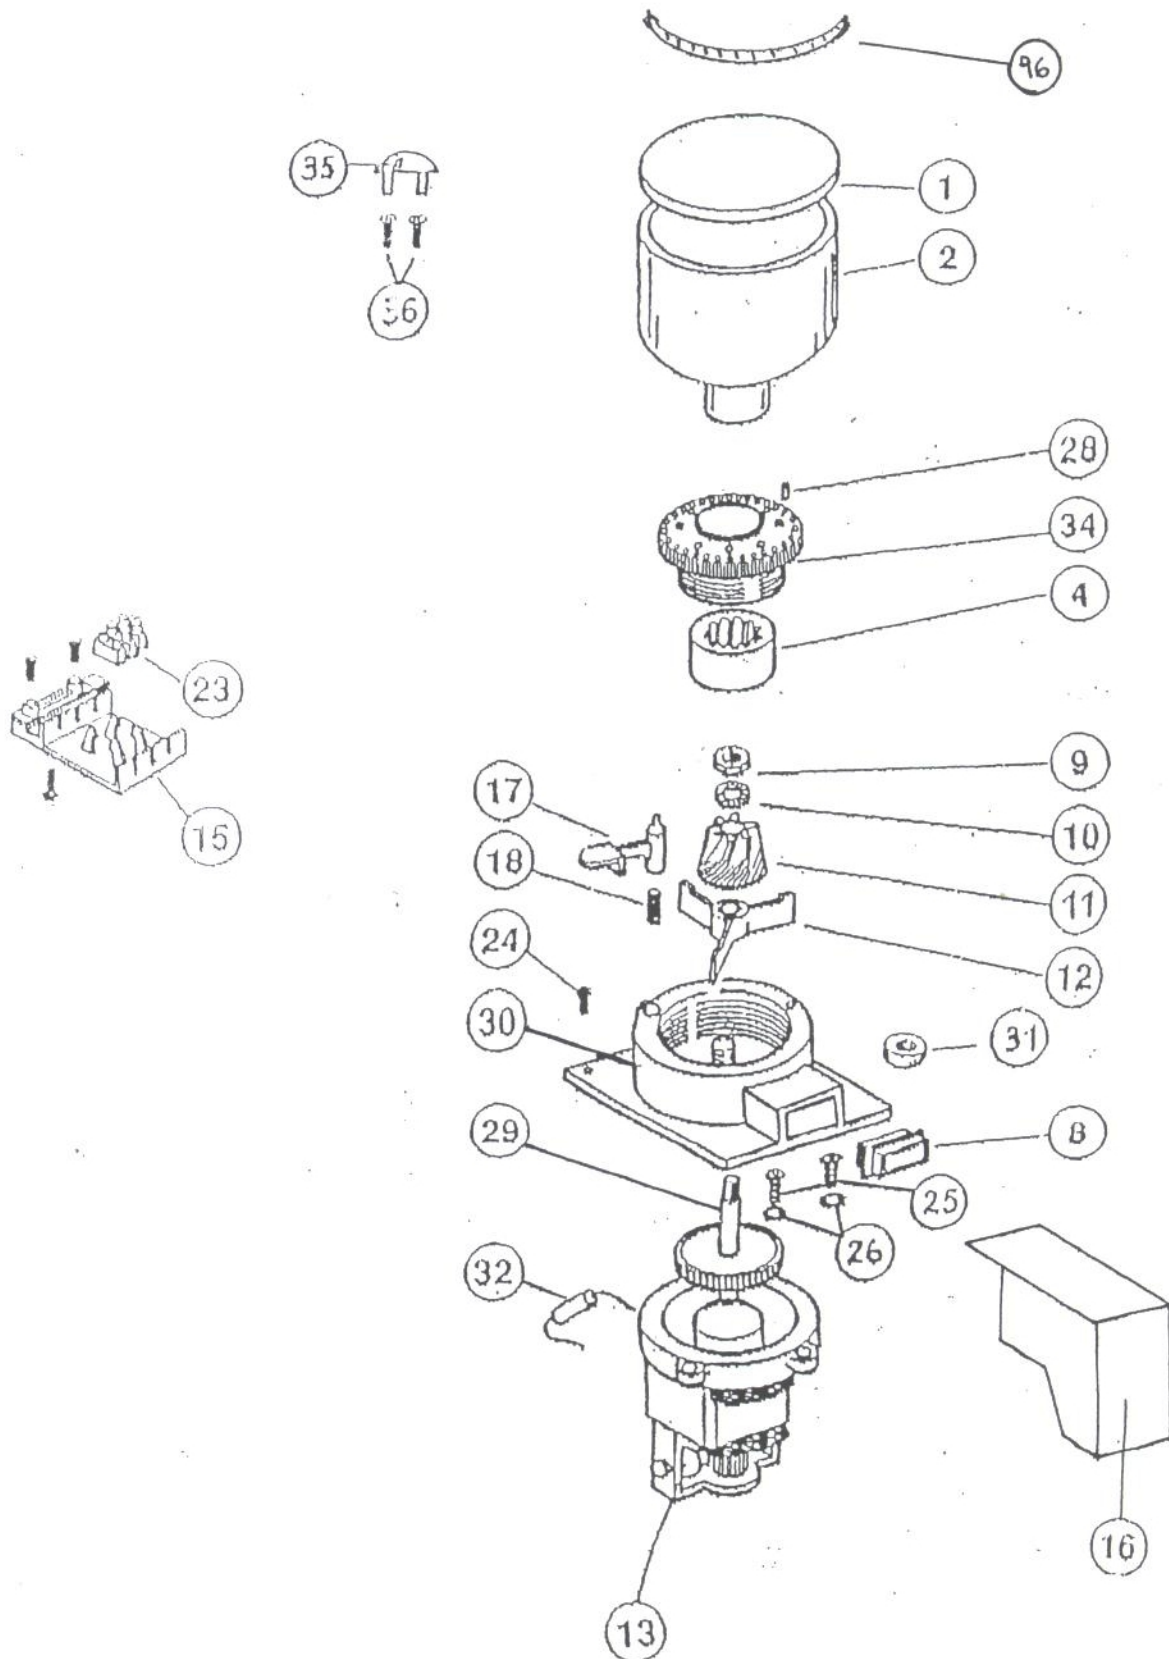

MACININO BRIO V 115

N°	COD.ART.	DENOMINAZIONE	
61	000184	SEEGER	
62	000286	CHROME FILTER-HOLDER	
63	000130	SCREW 3X8	
64	SD1000	STOP-THERMOSTAT	
65	000124	THERMOSTAT 125°	
66	000309	TEFLON PIPE	
67	000274	FASTON	
68	000214	THERMOSTAT 95°	
69	000122	NUT FOR HEATING ELEMENT	
70	000377	UPPER BRASS BOILER	
71	000333	GASKET OR 177	
72	000121	GASKET TEFLON	
73	000630	HEATING ELEMENT V110	
74	000327	ANGLE PIPE	
75	000325	LOWER BRASS BOILER	
76	000331	GASKET 48X68X5	
77	000328	SILICONE VALVE	
78	000326	SPRING	
79	000329	DISPERSION SCREEN	
80	000330	SPRINKLER	
81	000356	CHROME PLATED CUP RING	
82/53	000204	WASHER	
83	000285	BLIND NUT	
84	000292	ONE CUP FILTER	
85	000293	TWO CUPS FILTER	
87	000294	MEASURE	
88	000531	SHAFT FOR TAP	
89	000296	PLASTIC TAMPER	
90	000245	PIPE FITTING ART. 463	
91	000694	RUBBER SUPPORT FOR PUMP	
93	000199	RING FOR KNOB	
94	000246	PIPE FITTING 1/8X1/8	
95	000517	CABLE	
96	000705	GRADED LABEL	
	000272	BOX	
	000529	INSTRUCTIONS