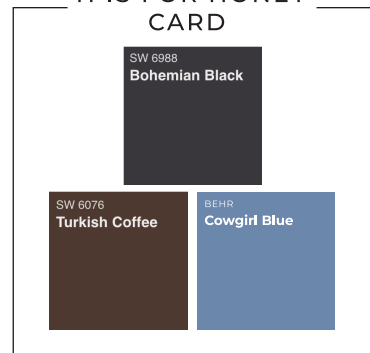

peach + valley  
paint colors

HONEY BEE SET

FLOWER BANNER

HONEY SIGN

H IS FOR HONEY CARD

BUMBLE BEE

HIVE TEAPOT