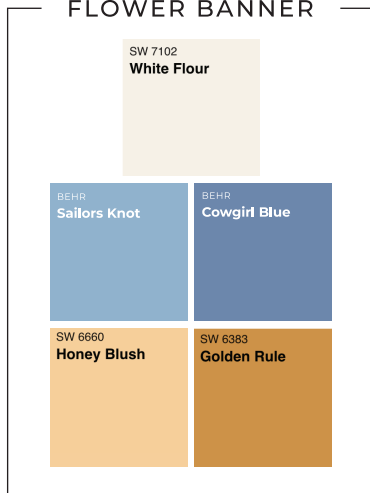

peach + valley  
paint colors

HONEY BEE SET

FLOWER BANNER

HONEY SIGN

H IS FOR HONEY CARD

BUMBLE BEE

HIVE TEAPOT