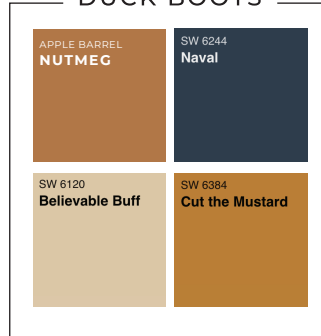

peach + valley
paint colors

FALL FAVORITES SET

STAY COZY SIGN

DUCK BOOTS

MINI-MEE GIRL

PUMPKIN TRIO

LATTE