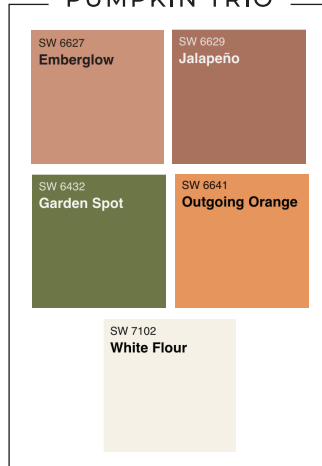

peach + valley
paint colors

FALL FAVORITES SET

STAY COZY SIGN

DUCK BOOTS

MINI-MEE GIRL

PUMPKIN TRIO

LATTE