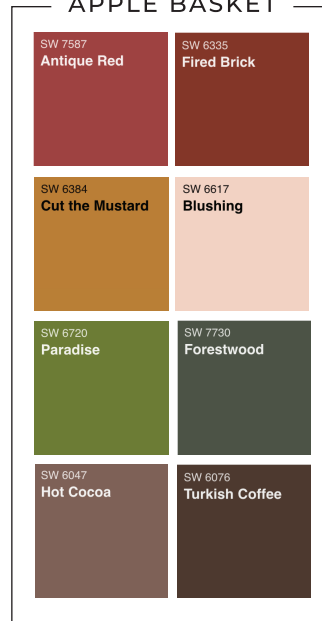

peach + valley
paint colors

APPLE CIDER SET

CIDER SWEATER MUG

APPLE BASKET

APPLE BANNER

CIDER SEASON SIGN

CIDER JUG