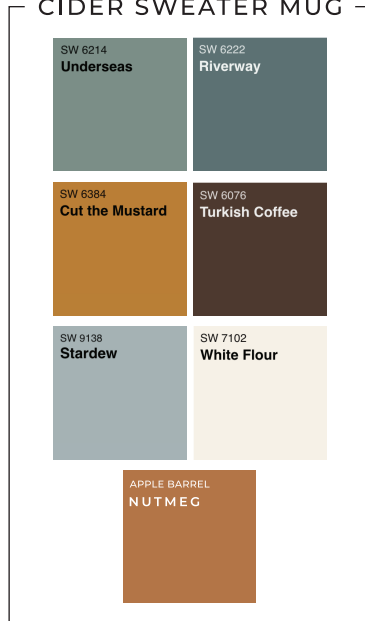

peach + valley
paint colors

APPLE CIDER SET

CIDER SWEATER MUG

APPLE BASKET

APPLE BANNER

CIDER SEASON SIGN

CIDER JUG