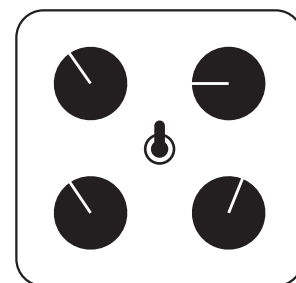

Space Camp Product Manual

Rate:

Rate controls the speed of the vibrato or the duration of the reverb.

Depth:

0%-50%: Controls the intensity of the vibrato or reverb effect.
50%-100%: Controls intensity of vibrato or reverb, with an added glitchy, analog-style octave effect.

Gain:

This knob controls the amount of fuzz.

Volume:

Controls the output level.

Space Rock
Reverb

Stoner
Metal

Indie
Vibes

WARNING: DO NOT EXCEED 9V DC.