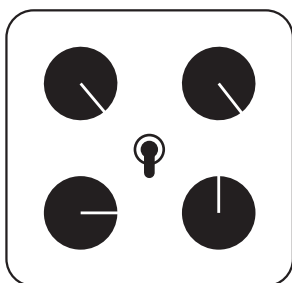

- + Size: 4-5/8" x 2.75" x 1-15/16"
- + Side Mounted Jacks
- + True Bypass (Soft switch with relay)
- + Power & Polarity: 9V DC, center negative (standard).
Power supply not included. Pedal does not have a Battery slot.

Space Camp Product Manual

Rate:

Rate controls the speed of the vibrato or the duration of the reverb.

Depth:

0%-50%: Controls the intensity of the vibrato or reverb effect.
50%-100%: Controls intensity of vibrato or reverb, with an added glitchy, analog-style octave effect.

Gain:

This knob controls the amount of fuzz.

Volume:

Controls the output level.

Space Rock
Reverb

Stoner
Metal

Indie
Vibes

WARNING: DO NOT EXCEED 9V DC.