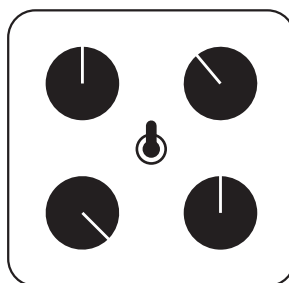

- + Size: 4-5/8" x 2.75" x 1-15/16"
- + Side Mounted Jacks
- + True Bypass (Soft switch with relay)
- + Power & Polarity: 9V DC, center negative (standard).
Power supply not included. Pedal does not have a Battery slot.

Space Camp Product Manual

Rate:

Rate controls the speed of the vibrato or the duration of the reverb.

Depth:

0%-50%: Controls the intensity of the vibrato or reverb effect.
50%-100%: Controls intensity of vibrato or reverb, with an added glitchy, analog-style octave effect.

Gain:

This knob controls the amount of fuzz.

Volume:

Controls the output level.

Space Rock
Reverb

Stoner
Metal

Indie
Vibes

WARNING: DO NOT EXCEED 9V DC.