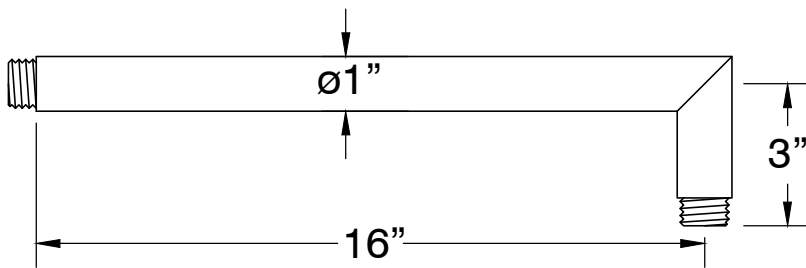

SPECIFICATION SHEET

15-1000-XXX

ROUND WALL RAIN ARM WITH 90° ANGLE

THERMASOL
Steam & Showering Systems

- Solid brass construction
- Includes decorative brass escutcheon
- 1/2 NPT

AVAILABLE FINISHES:

ORB: Oil Rubbed Bronze, PC: Polished Chrome,
PN: Polished Nickel, SN: Satin Nickel, MB: Matte Black