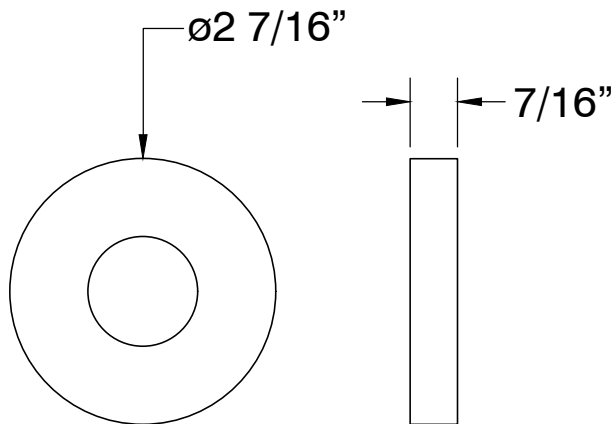

SPECIFICATION SHEET

15-1000-XXX

ROUND WALL RAIN ARM WITH 90° ANGLE

THERMASOL
Steam & Showering Systems

- Solid brass construction
- Includes decorative brass escutcheon
- 1/2 NPT

AVAILABLE FINISHES:

ORB: Oil Rubbed Bronze, PC: Polished Chrome,
PN: Polished Nickel, SN: Satin Nickel, MB: Matte Black