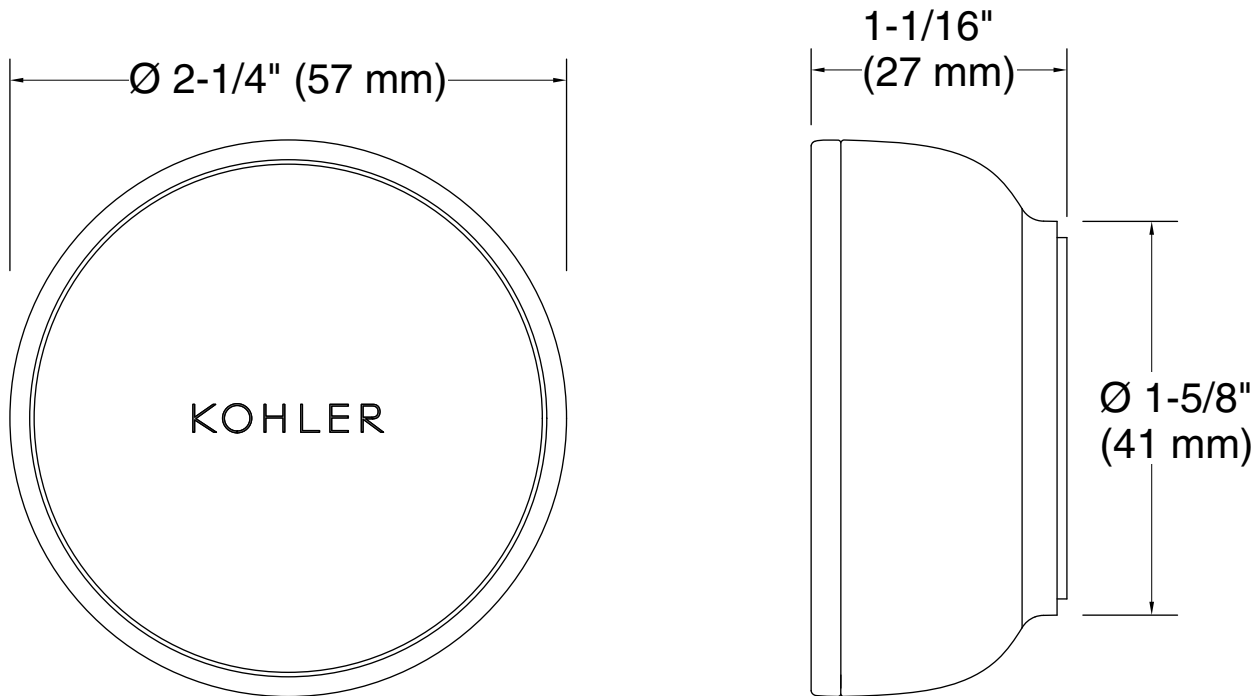

**Technical Information**

All product dimensions are nominal.

Power source: Battery - DC, included

Drain included: No

Bluetooth® range: 33 ft (10.1 m)

Bluetooth® version: 5