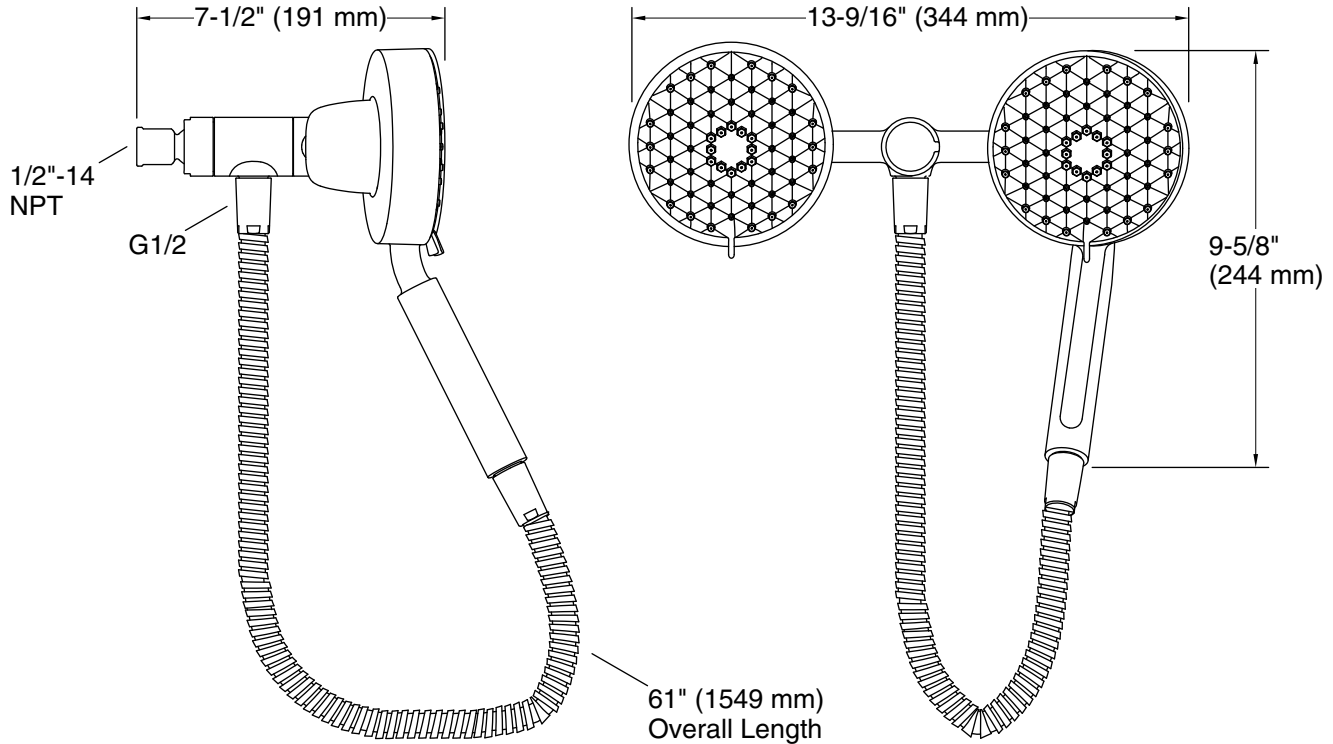

Features

- Multifunction showerhead and handshower each have advanced spray engines to provide three experiences: wide coverage, intense drenching, and targeted spray
- Wide coverage spray produces an encompassing spray for everyday use
- Intense drenching spray delivers a forceful spray ideal for rinsing shampoo from hair
- Targeted spray is a focused stream for targeting sore muscles or use as a utility spray
- Pause feature temporarily pauses water flow to conserve water while you lather, shave, or shampoo
- MasterClean™ sprayface features an easy-to-clean surface that withstands mineral buildup and maximizes spray performance
- 1.75 gpm (6.6 lpm) maximum flow rate at 45 psi (3.1 bar)
- Box includes: Showerhead, handshower, 60" (1524 mm) metal hose

Material

- Premium material construction for durability and reliability
- KOHLER® finishes resist corrosion and tarnishing

Installation

- Shower arm and flange sold separately

Codes/Standards

ASME A112.18.1/CSA B125.1
DOE - Energy Policy Act 1992
EPA WaterSense®
California Energy Commission (CEC)

Technical Information

All product dimensions are nominal.

Showerhead/Body Spray:

Rated maximum flow: 1.75 gal/min (6.6 l/min)

Notes

Install this product according to the installation instructions.