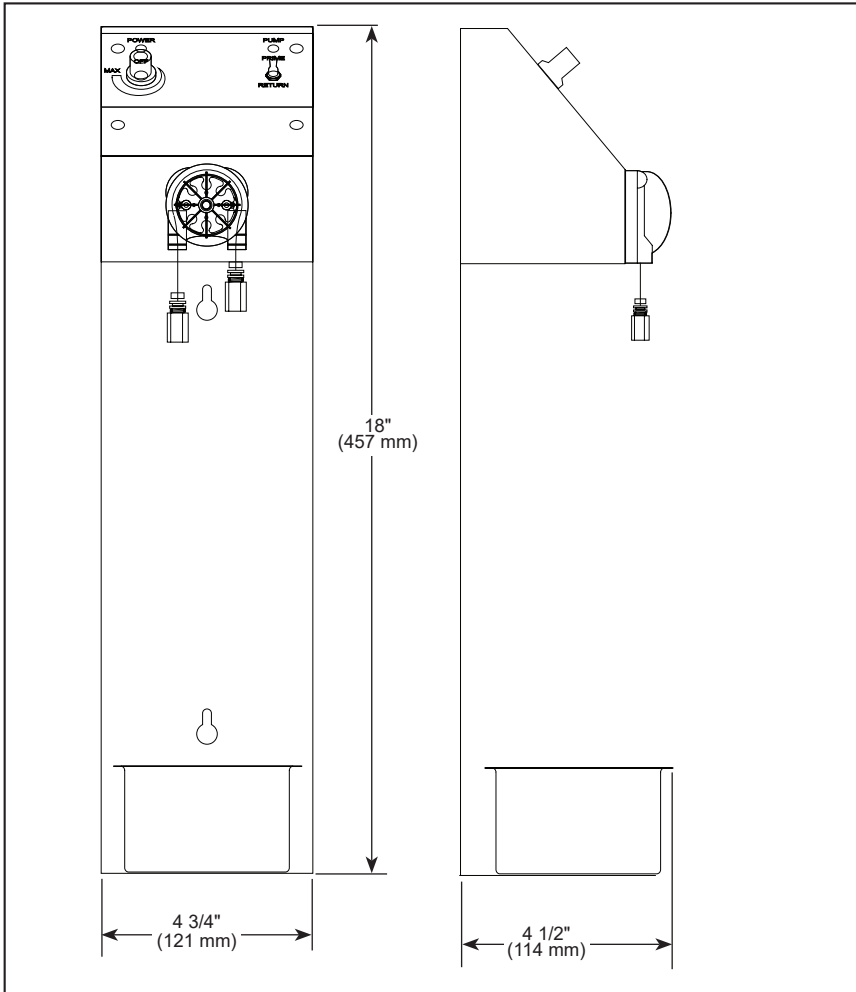

WARRANTY

- Please see separate warranty documentation

Delta reserves the right (1) to make changes in specifications and materials, and (2) to change or discontinue models, both without notice or obligation. Dimensions are for reference only. See current full-line price book or www.deltafaucet.com for finish options and product availability.

DSP-S-5COM-SP-MU-50 Rev. B

Delta Faucet Company

55 E. 111th Street, Indianapolis, IN 46280
350 South Edgeware Road, St. Thomas, ON N5P 4L1
© 2023 Delta Faucet Company