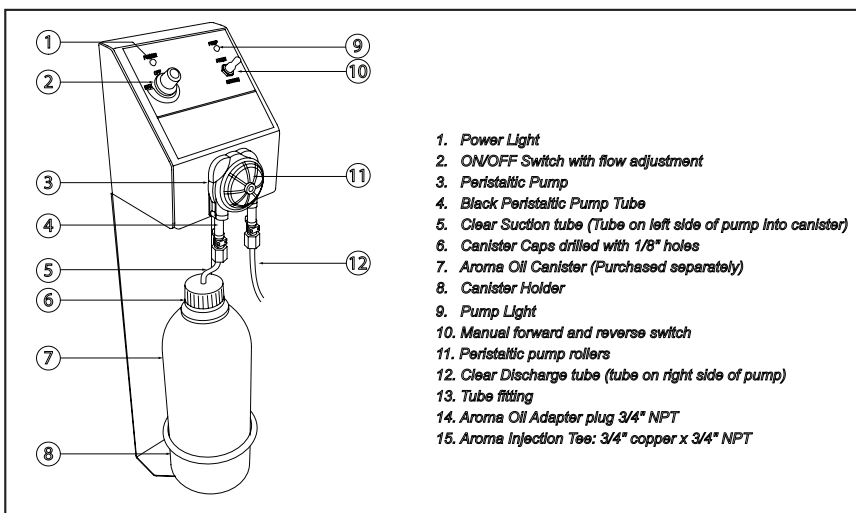

WARRANTY

- Please see separate warranty documentation

Delta reserves the right (1) to make changes in specifications and materials, and (2) to change or discontinue models, both without notice or obligation. Dimensions are for reference only. See current full-line price book or www.deltafaucet.com for finish options and product availability.

DSP-S-5COM-SP-MU-50 Rev. B

Delta Faucet Company

55 E. 111th Street, Indianapolis, IN 46280
350 South Edgeware Road, St. Thomas, ON N5P 4L1
© 2023 Delta Faucet Company