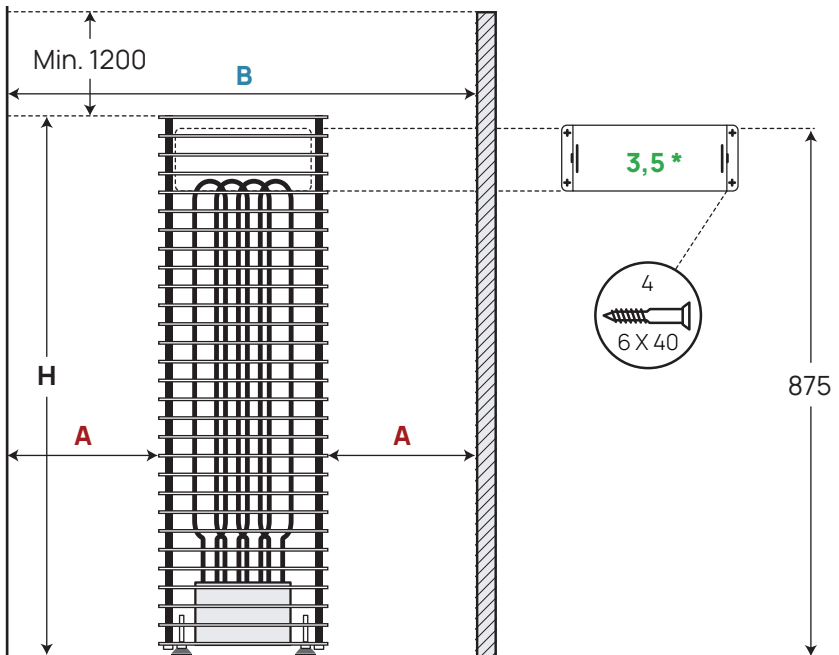

THINGS TO CHECK BEFORE INSTALLATION

- Does the output (kW) match the volume (m³) of the sauna room? See Table 1.
- In case there are any uninsulated brick, tile or glass walls in the sauna room, an additional volume of 1,5 m³ should be added to the sauna room for each such square meter of the wall.
- The suitable output of the heater will be determined based on Table 1.
- The producer's warranty guarantee is invalid if the heater and sauna room have been dimensioned incorrectly!
- Minimal safe distances between the sauna room's ceiling and walls in view of installing the electric heater are listed in Table 1.

* CLIFF Mini 3,5 is attached to the wall with a special bracket
See CLIFF Mini 3,5 heater data in the table below.

Table 1	Output kW	Room m ³	Weight kg	A mm	B mm	H mm	Width/ Depth mm	Fuse A	Power cable N × mm ²
CLIFF Mini 3,5	3,5	3,5-6	15	60	390	975	270/160	10	3 × 2,5
CLIFF 6	6	5-10	16	60	390	975	270/270	10	5 × 2,5
CLIFF 9	9	9-15	16	120	510	975	270/270	16	5 × 2,5
CLIFF 10,5	10,5	10-17	17	120	510	975	270/270	16	5 × 2,5

INSTALLATION

Positioning the heater

- The heater must be positioned in such a way that there is a safe distance between flammable materials and the external surfaces of the heater. See Figure.
- In installing the heater, it must be prevented that people could have physical contact with the heater or that other dangerous situations could emerge during the heating process.
- CLIFF Mini holds approximately 60 kg of stones and CLIFF holds approximately 75 kg.
- The input of the power cable is located on the bottom cover of the heater.