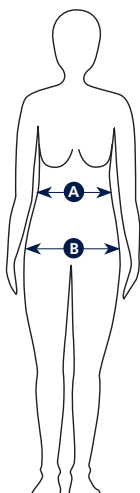

#### Size Guide Junior Tops/Jackets (straight fit)

|       | <b>89/92</b> | <b>98/104</b> | <b>110/116</b> | <b>122/128</b> | <b>134/140</b> | <b>146/152</b> | <b>158/168</b> |
|-------|--------------|---------------|----------------|----------------|----------------|----------------|----------------|
| CHEST | 53 - 55      | 56.5 - 58     | 59.5 - 61      | 63 - 65        | 67.5 - 71      | 73.5 - 77.5    | 80 - 85.5      |
| WAIST | 50.5 - 52    | 53.5 - 54.5   | 55.5 - 56.5    | 58 - 60        | 62 - 64        | 65 - 68        | 70 - 73        |
| HIP   | 55 - 57      | 57 - 59       | 61 - 63        | 66 - 69        | 72 - 75        | 78 - 82        | 84 - 89        |

# EU & UK SIZE GUIDE: BREECHES

The measurements should be taken directly on the body.

Waist width measured where the waist is smallest.

Hip measurement measured where the hip is widest.

**C =** The length of the inside seam of the breeches from crotch to ankle.

**\* =** Size written on the label

## JUNIOR

| *EU SIZE | UK SIZE | A              | B          | C     |
|----------|---------|----------------|------------|-------|
| 110/116  | 23      | 55.5 - 56.5 cm | 61 - 63 cm | 43 cm |
| 122/128  | 24      | 58 - 60 cm     | 66 - 69 cm | 49 cm |
| 134/140  | 26      | 62 - 64 cm     | 72 - 75 cm | 54 cm |
| 146/152  | 28      | 65 - 68 cm     | 78 - 82 cm | 58 cm |
| 158/164  | 30      | 70 - 73 cm     | 84 - 89 cm | 63 cm |
| 170      | 32      | 73 - 75 cm     | 90 - 94 cm | 65 cm |