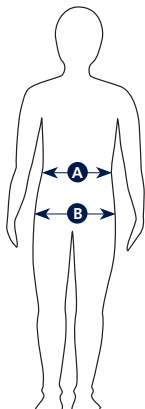

#### Size Guide Junior Tops/Jackets (straight fit)

|       | <b>89/92</b> | <b>98/104</b> | <b>110/116</b> | <b>122/128</b> | <b>134/140</b> | <b>146/152</b> | <b>158/168</b> |
|-------|--------------|---------------|----------------|----------------|----------------|----------------|----------------|
| CHEST | 53 - 55      | 56.5 - 58     | 59.5 - 61      | 63 - 65        | 67.5 - 71      | 73.5 - 77.5    | 80 - 85.5      |
| WAIST | 50.5 - 52    | 53.5 - 54.5   | 55.5 - 56.5    | 58 - 60        | 62 - 64        | 65 - 68        | 70 - 73        |
| HIP   | 55 - 57      | 57 - 59       | 61 - 63        | 66 - 69        | 72 - 75        | 78 - 82        | 84 - 89        |

# EU & UK SIZE GUIDE: BREECHES

The measurements should be taken directly on the body.

Waist width measured where the waist is smallest.

Hip measurement measured where the hip is widest.

**C =** The length of the inside seam of the breeches from crotch to ankle.

**\* =** Size written on the label

## JUNIOR

| *EU SIZE | UK SIZE | A              | B          | C     |
|----------|---------|----------------|------------|-------|
| 110/116  | 23      | 55.5 - 56.5 cm | 61 - 63 cm | 43 cm |
| 122/128  | 24      | 58 - 60 cm     | 66 - 69 cm | 49 cm |
| 134/140  | 26      | 62 - 64 cm     | 72 - 75 cm | 54 cm |
| 146/152  | 28      | 65 - 68 cm     | 78 - 82 cm | 58 cm |
| 158/164  | 30      | 70 - 73 cm     | 84 - 89 cm | 63 cm |
| 170      | 32      | 73 - 75 cm     | 90 - 94 cm | 65 cm |