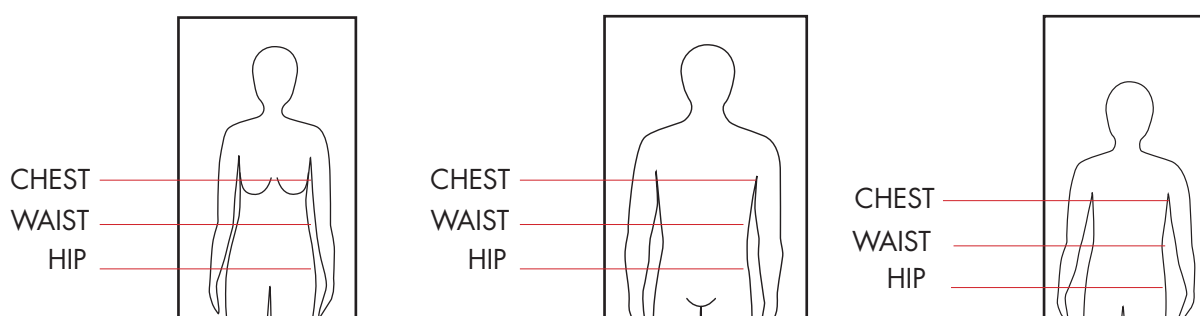

### BODY MEASUREMENT STANDARD

The measurements should be taken directly on the body

- Chest width measured where the bust is the largest and often with bra on
- Waist width measured where the waist is smallest
- Hip measurement measured where you are widest

# EU & UK SIZE GUIDE: BREECHES

The measurements should be taken directly on the body.

Waist width measured where the waist is smallest.

Hip measurement measured where the hip is widest.

**C =** The length of the inside seam of the breeches from crotch to ankle.