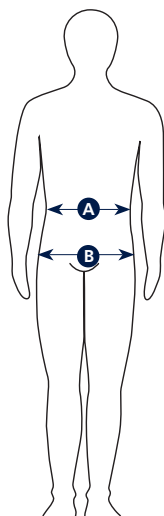

MENS

*EU SIZE	UK SIZE	A	B	C
44	28	74 - 78 cm	88 - 92 cm	69.5 cm
46	30	78 - 82 cm	92 - 96 cm	70 cm
48	32	82 - 86 cm	96 - 100 cm	70.5 cm
50	34	86 - 90 cm	100 - 104 cm	71 cm
52	36	90 - 94 cm	104 - 108 cm	71.5 cm
54	38	95 - 99 cm	108 - 112 cm	72 cm