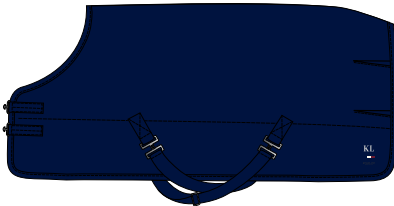

CLASSIC SADDLE PAD

Breathable • Coolmax lining • Quick dry

Saddle pads for Jumping & Pony

White

Navy

Saddle Pad K1CHGS755

Dressage saddle pad

Navy

White

Dressage Saddle Pad
K1CHGS786

Dressage Saddle Pad
K1CHGS790

CLASSIC RUGS

Heavy duty • Royal patch on side • Packed in nylon bag

TOP NOTCH

When Only The Best Will Do

TOP NOTCH TURNOUT RUG

K1CHGR775 • K1CHGR762 200g • K1CHGR763 400g

TOP NOTCH STABLE RUG

K1CHGR794 200g • K1CHGR795 400g

TOP NOTCH FLY SHEET WITH NECK

K1CHGR778

PRIMARY

Everyday Must Have

PRIMARY STABLE SHEET