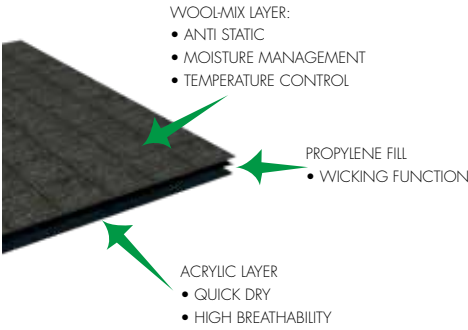

K1CHGR775 • K1CHGR762 200g • K1CHGR763 400g

TOP NOTCH STABLE RUG

K1CHGR794 200g • K1CHGR795 400g

TOP NOTCH FLY SHEET WITH NECK

K1CHGR778

PRIMARY

Everyday Must Have

PRIMARY STABLE SHEET

K1CHGR764

PRIMARY STABLE RUG

K1CHGR782 200g • K1CHGR776 400g

PRIMARY STABLE RUG WITH NECK

K1CHGR799 100g noneck **NEW** • K1CHGR783 300g wneck
K1CHGR798 500g wneck **NEW**

WOOL EVOLUTION

Perfect Heat Regulation