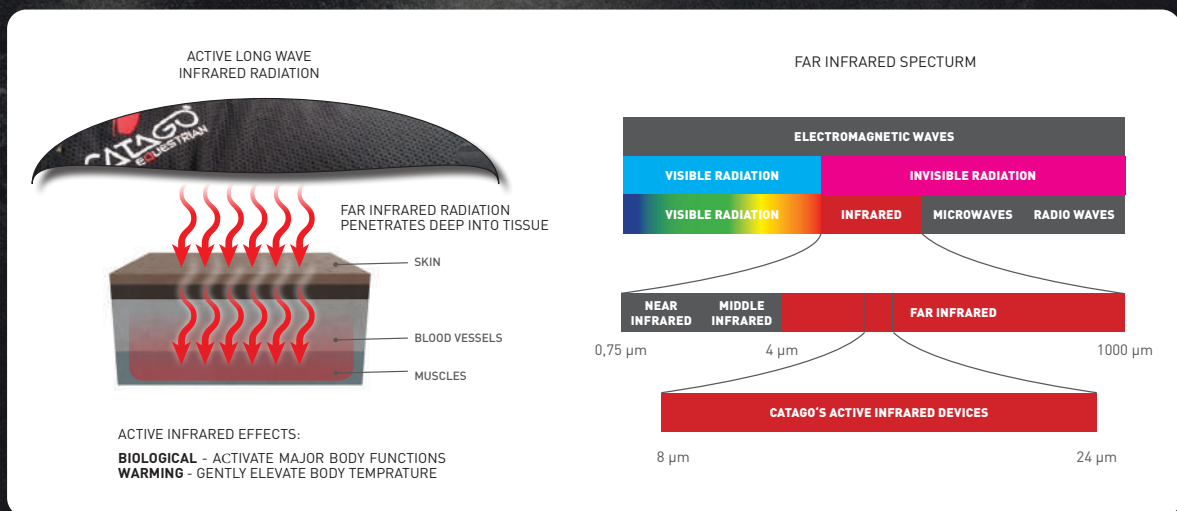

FIR-TECH PRO
COLLECTION

HOW DOES FIR-TECH PRO WORK?

CATAGO's FIR-Tech Pro products work with Active Carbon fibers and are particularly suitable for use with tendons, joints and muscles. The purpose is to stimulate and promote the self-healing processes, that are always present within the body. It has been shown, that the effects of Active Longwave Infrared Radiation significantly help to increase the blood flow and reduce tension in muscles. These relaxing properties of Active Long-Wave Infrared Radiation makes the FIR-Tech pro products very suitable to be used for sport, wellness and relaxation.

The device has an integrated button and the Active Infrared Heat can be adjusted in 3 levels to ensure the most convenient experience.

It can be used before or after any strain is placed on the tissue in order to achieve regeneration.