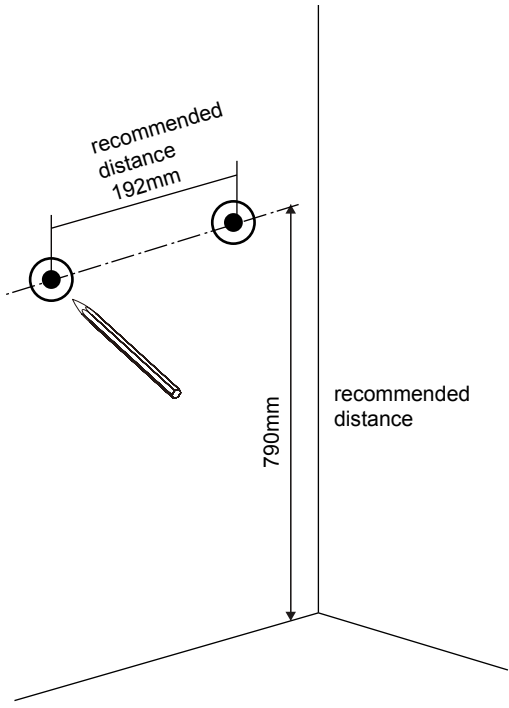

# Vanity Installation Manual

Hammer

Pencil

Drill

Ruler

Spirit level

Screwdriver

Silicone

<b>A</b>  X1	<b>B</b>  X1	<b>C</b>  H1X4	<b>D</b>  H2X4	<b>E</b>  H3X2
---	---	---	---	---

1

2

3

- C**  
  
 H1X4
- D**  
  
 H2X4
- E**  
  
 H3X2

4