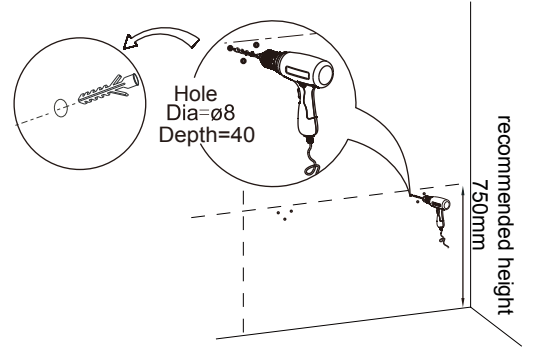

Vanity Installation Manual

Hammer

Pencil

Drill

Ruler

Spirit level

Screwdriver

Silicone

A  X1	B  X1	C  X1	D  X6	E  X6
---	---	---	---	---

1

Distance from the hanging piece to the ground=800-X

2

3

4

5

6