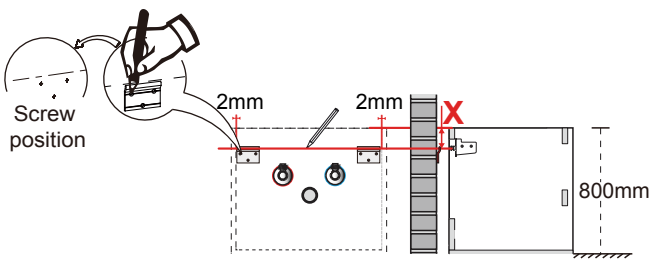

Vanity Installation Manual

Hammer

Pencil

Drill

Ruler

Spirit level

Screwdriver

Silicone

A  X1	B  X1	C  X1	D  X6	E  X6
---	---	---	---	---

1

Distance from the hanging piece to the ground=800-X

2

3

4

5

6