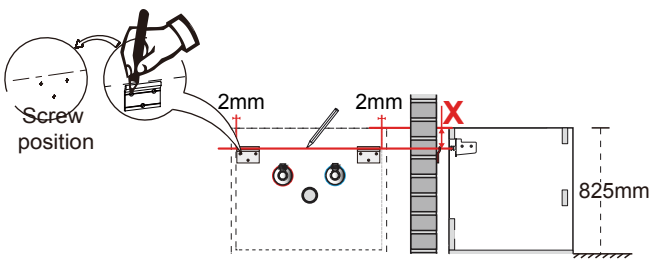

Vanity Installation Manual

Hammer

Pencil

Drill

Ruler

Spirit level

Screwdriver

Silicone

A  X1	B  X1	C  X1	D  X6	E  X6
---	---	---	---	---

1

Distance from the hanging piece to the ground=825-X

2

3

4

5

6