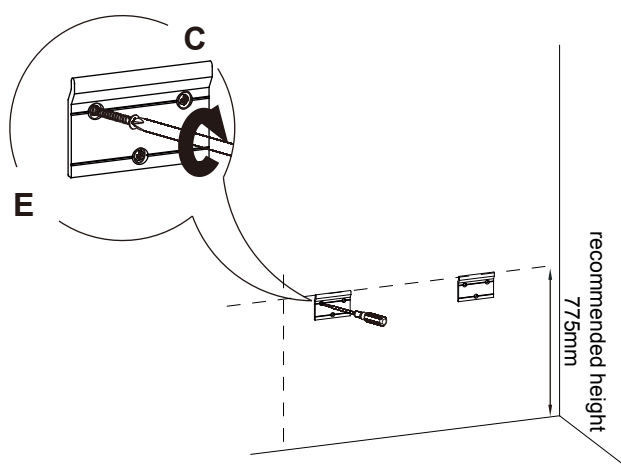

Vanity Installation Manual

Hammer

Pencil

Drill

Ruler

Spirit level

Screwdriver

Silicone

A  X1	B  X1	C  X1	D  X6	E  X6
---	---	---	---	---

1

Distance from the hanging piece to the ground=825-X

2

3

4

5

6