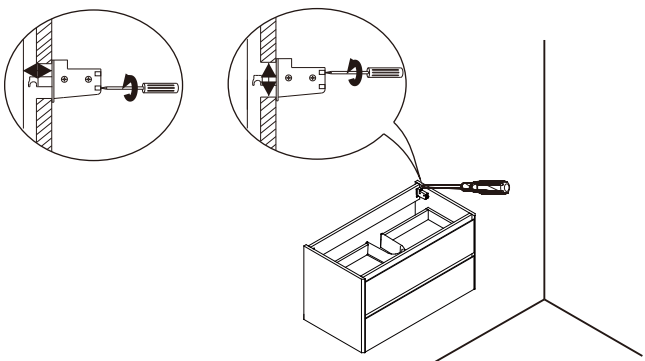

Vanity Installation Manual

Hammer

Pencil

Drill

Ruler

Spirit level

Screwdriver

Silicone

A  X1	B  X1	C  X1	D  X6	E  X6
---	---	---	---	---

1

Distance from the hanging piece to the ground=825-X

2

3

4

5

6