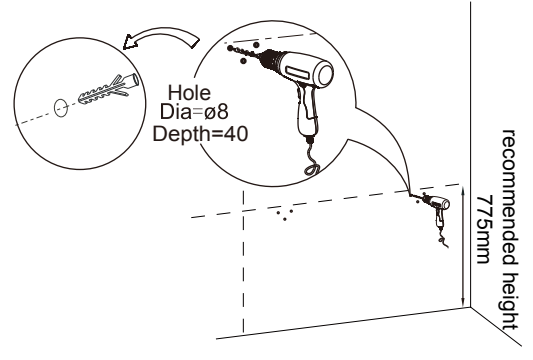

Vanity Installation Manual

Hammer

Pencil

Drill

Ruler

Spirit level

Screwdriver

Silicone

A  X1	B  X1	C  X1	D  X6	E  X6
---	---	---	---	---

1

Distance from the hanging piece to the ground=825-X

2

3

4

5

6