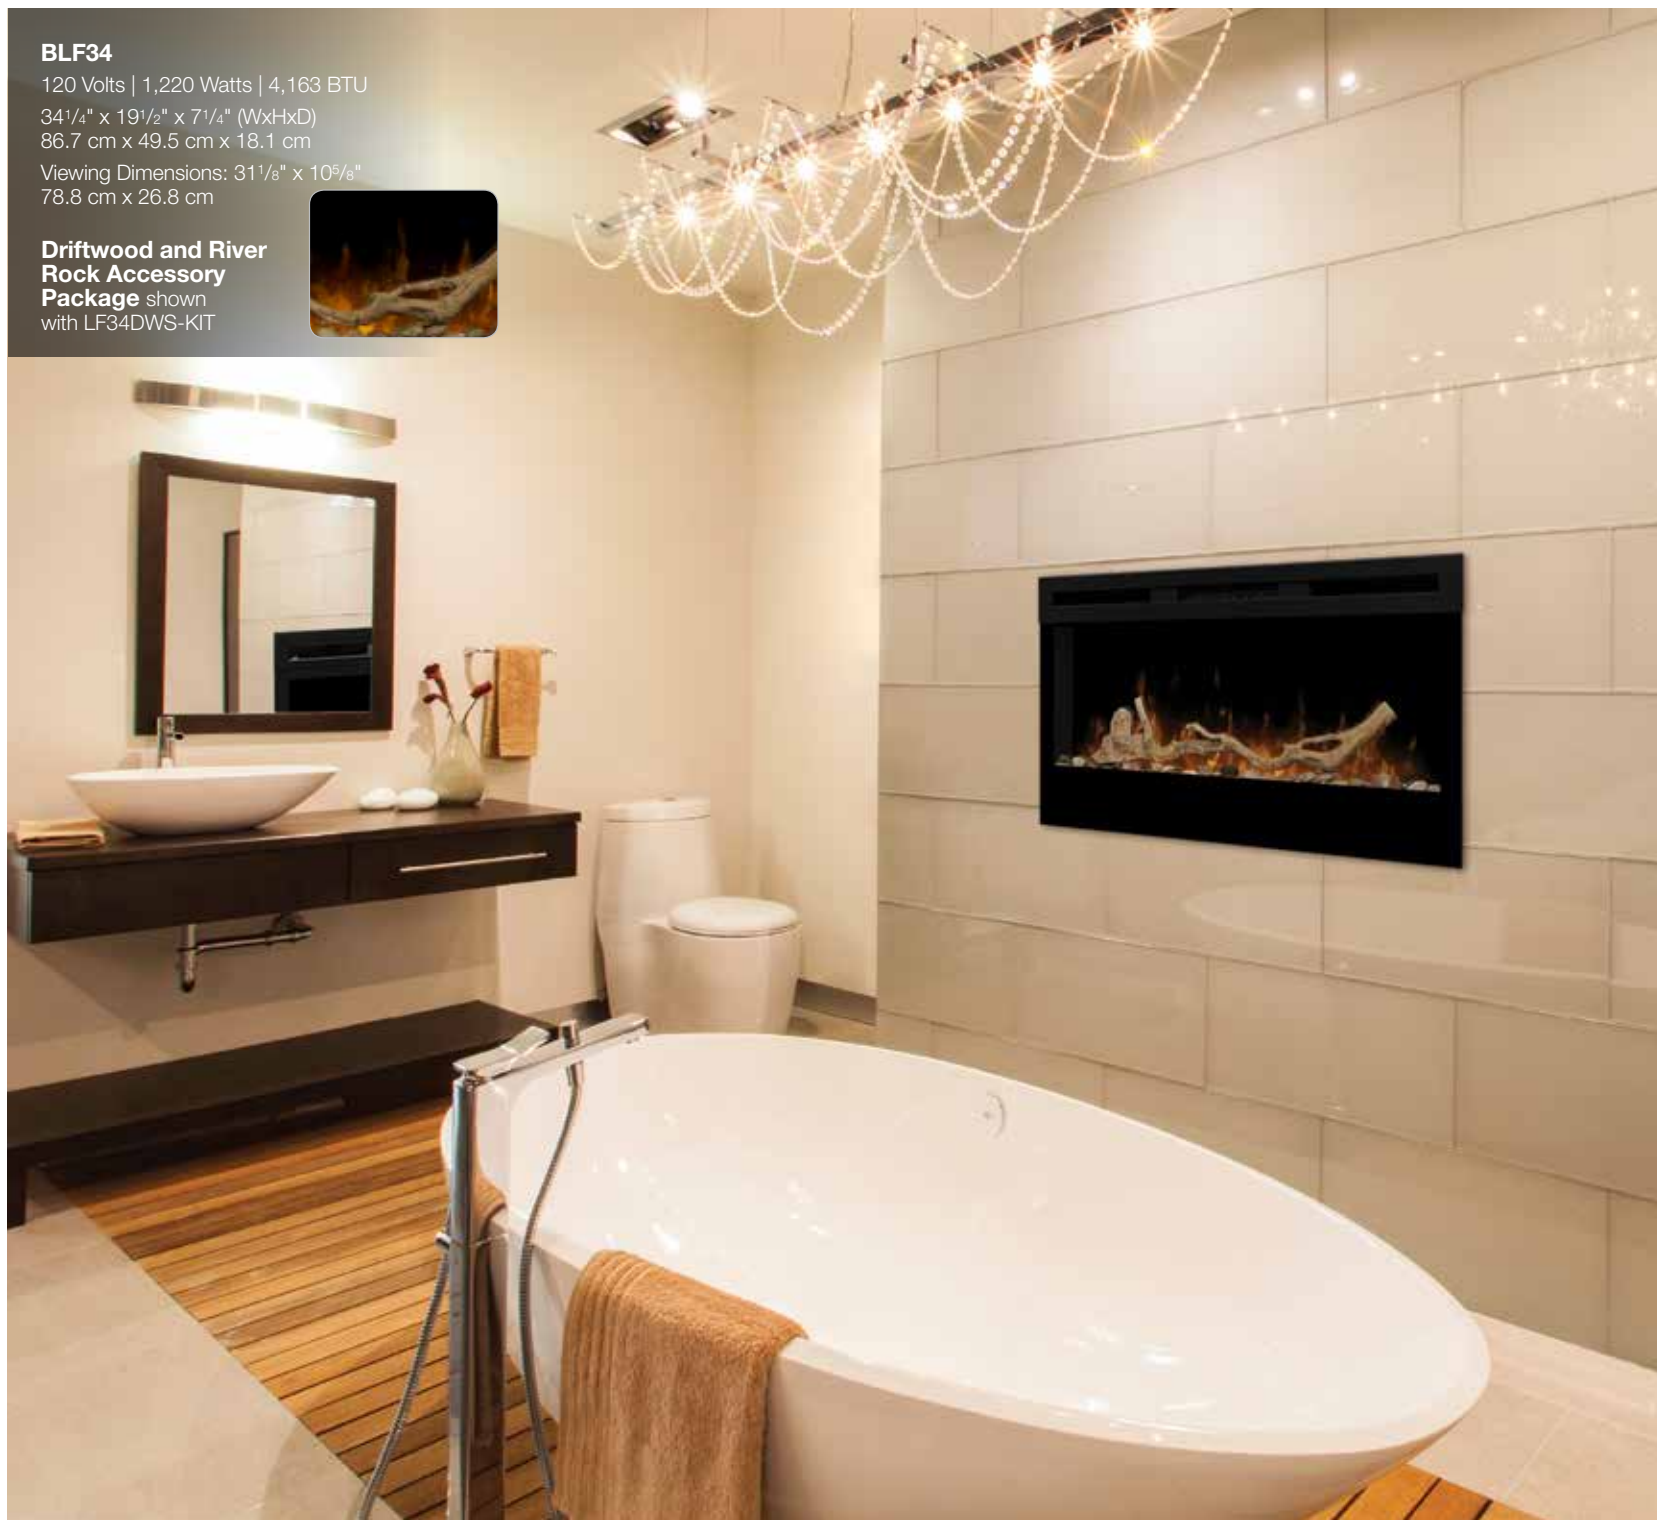

BLF Series

Features

The Original Dimplex Flame Effect™

A blend of technology, artistry and craftsmanship that sets the standard for realism.

Viewing Area

Enjoy the panoramic flame through the industry's largest viewing area.

Media Bed

Tumbled glass ember bed pieces that are colored and silvered on one side for an alluring effect.

Supplemental Heat

Includes a powerful fan-forced heater designed to keep the rooms you spend the most time in warm and comfortable.

Remote

Includes a convenient remote control.

Seamless Installation

Can be recessed with direct-wire for a seamless look, or simply hung on the wall.

Warranty

2-year limited warranty.

BLF34

120 Volts | 1,220 Watts | 4,163 BTU

34¹/₄" x 19¹/₂" x 7¹/₄" (WxHxD)

86.7 cm x 49.5 cm x 18.1 cm

Viewing Dimensions: 31¹/₈" x 10⁵/₈"

78.8 cm x 26.8 cm

Driftwood and River Rock Accessory Package shown with LF34DWS-KIT