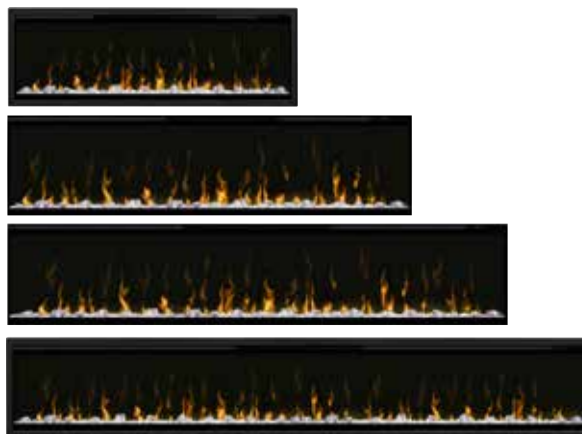

IgniteXL Trim Accessories

Allows installation of IgniteXL in 2" x 4" wall construction.

XLFTRIM50

Compatible with the XLF50
(WxHxD): 52-3/4" x 18-1/4" x 1-7/8" (134.0 cm x 46.2 cm x 4.5 cm)

XLFTRIM60

Compatible with the XLF60
(WxHxD): 62-3/4" x 18-1/4" x 1-7/8" (159.4 cm x 46.2 cm x 4.5 cm)

XLFTRIM74

Compatible with the XLF74
(WxHxD): 76-3/4" x 18-1/4" x 1-7/8" (195.0 cm x 46.2 cm x 4.5 cm)

XLFTRIM100

Compatible with the XLF100
(WxHxD): 102-3/4" x 18-1/4" x 1-7/8" (261.0 cm x 46.2 cm x 4.5 cm)