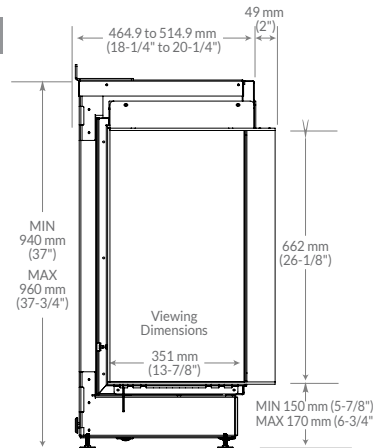

Remote Control
Uses Bluetooth wireless technology to control all fireplace features from the comfort of your chair.

FEF3226L2R (right)

Available in gas (2020)

Matrix

FEF3226L2L (left)

Product Dimensions:

120 Volts | 270 Watts

Model #	Description	UPC	Wty. [†]	Water consumption	Power consumption	Inlet water pressure	Water connection	Carton Dimensions (WxHxD)		Cube		Lbs/ Kg
								inches	cm	Ft ³	M ³	
FEF3226L2L	Two-Sided Firebox - Left	781052 132023	5 yr.	0.30 L/hr 0.08 gal/hr	0.27 kW/hr	7.5 - 115 psi	1/4"	51 x 26 x 49	129.5 x 66.0 x 124.5	37.6	1.06	297 / 136
FEF3226L2R	Two-Sided Firebox - Right	781052 132047	5 yr.	0.30 L/hr 0.08 gal/hr	0.27 kW/hr	7.5 - 115 psi	1/4"	51 x 26 x 49	129.5 x 66.0 x 124.5	37.6	1.06	297 / 136