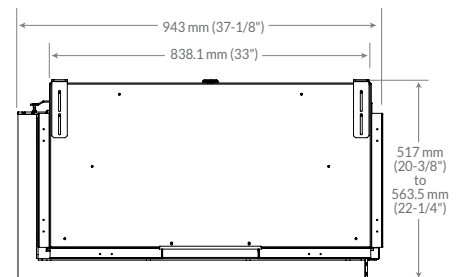

Remote Control
Uses Bluetooth wireless technology to control all fireplace features from the comfort of your chair.

FEF3226L2R (right)

Available in gas (2020)

Matrix

FEF3226L2L (left)

Product Dimensions:

120 Volts | 270 Watts

Model #	Description	UPC	Wty. [†]	Water consumption	Power consumption	Inlet water pressure	Water connection	Carton Dimensions (WxHxD)		Cube		Lbs/ Kg
								inches	cm	Ft ³	M ³	
FEF3226L2L	Two-Sided Firebox - Left	781052 132023	5 yr.	0.30 L/hr 0.08 gal/hr	0.27 kW/hr	7.5 - 115 psi	1/4"	51 x 26 x 49	129.5 x 66.0 x 124.5	37.6	1.06	297 / 136
FEF3226L2R	Two-Sided Firebox - Right	781052 132047	5 yr.	0.30 L/hr 0.08 gal/hr	0.27 kW/hr	7.5 - 115 psi	1/4"	51 x 26 x 49	129.5 x 66.0 x 124.5	37.6	1.06	297 / 136