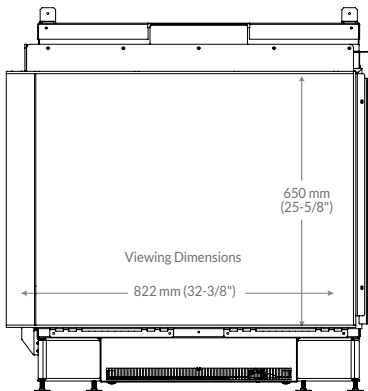

Remote Control
Uses Bluetooth wireless technology to control all fireplace features from the comfort of your chair.

FEF3226L2R (right)

Available in gas (2020)

Matrix

FEF3226L2L (left)

Product Dimensions:

120 Volts | 270 Watts

Model #	Description	UPC	Wty. [†]	Water consumption	Power consumption	Inlet water pressure	Water connection	Carton Dimensions (WxHxD)		Cube		Lbs/ Kg
								inches	cm	Ft ³	M ³	
FEF3226L2L	Two-Sided Firebox - Left	781052 132023	5 yr.	0.30 L/hr 0.08 gal/hr	0.27 kW/hr	7.5 - 115 psi	1/4"	51 x 26 x 49	129.5 x 66.0 x 124.5	37.6	1.06	297 / 136
FEF3226L2R	Two-Sided Firebox - Right	781052 132047	5 yr.	0.30 L/hr 0.08 gal/hr	0.27 kW/hr	7.5 - 115 psi	1/4"	51 x 26 x 49	129.5 x 66.0 x 124.5	37.6	1.06	297 / 136