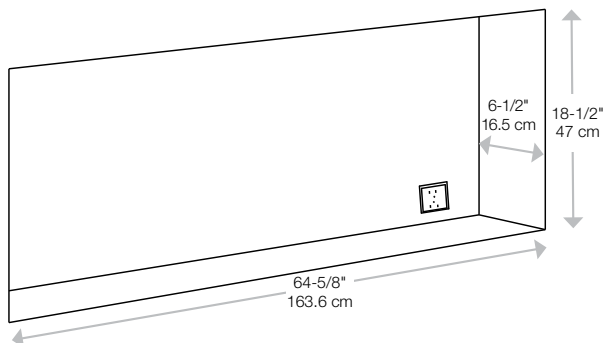

### In-wall Installation Dimensions

Multi-function remote

120 Volts | 1,400 Watts | 4,777 BTU

Model #	Description	Lbs / Kg	UPC	Wty. <sup>1</sup>	Carton Dimensions (WxHxD)		Cube	
					Inches	cm	ft <sup>3</sup>	m <sup>3</sup>
SIL72	72" Linear Electric Fireplace	104.1 / 38.8	781052 132764	1 yr.	77-3/8 x 24-3/4 x 9-1/2	196.6 x 62.0 x 24.1	10.4	0.3