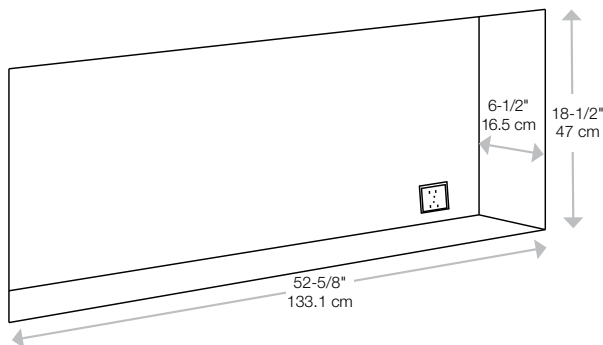

### In-wall Installation Dimensions

Multi-function remote

120 Volts | 1,400 Watts | 4,777 BTU

Model #	Description	Lbs / Kg	UPC	Wty. <sup>1</sup>	Carton Dimensions (WxHxD)		Cube	
					Inches	cm	ft <sup>3</sup>	m <sup>3</sup>
SIL60	60" Linear Electric Fireplace	85.6 / 38.8	781052 132757	1 yr.	65-3/8 x 24-3/4 x 9-1/2	166.1 x 62.0 x 24.1	8.8	0.3