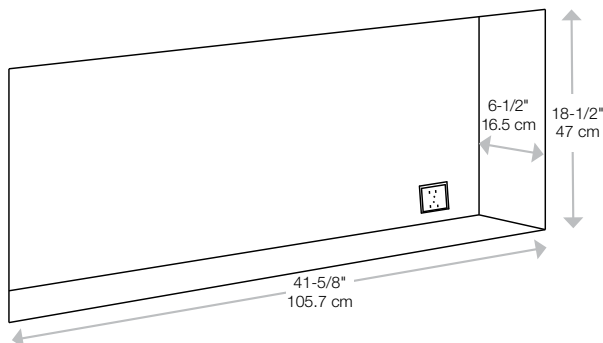

Included feet allows for tabletop installation

Warms up to **1,000** sq. ft.

### In-wall Installation Dimensions

Multi-function remote

120 Volts | 1,400 Watts | 5,000 BTU

Model #	Description	Lbs / Kg	UPC	Wty. <sup>1</sup>	Carton Dimensions (WxHxD)		Cube	
					Inches	cm	ft <sup>3</sup>	m <sup>3</sup>
SIL48	48" Linear Electric Fireplace	59.1 / 26.8	781052 132733	1 yr.	53-3/8 x 22-3/4 x 7-5/8	135.6 x 57.9 x 19.3	5.4	0.2