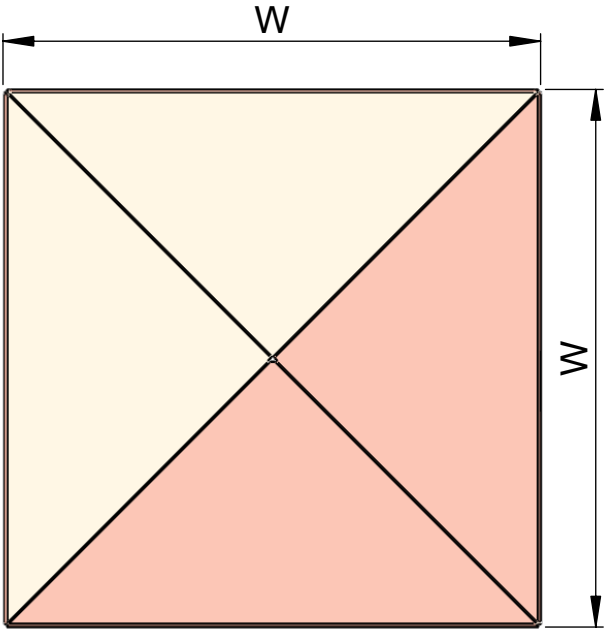

# FENCE POST CAP

MATERIAL	16 oz. copper
----------	---------------

PART #	POST SIZE	W
FP44	4" x 4"	3.6"
FP66	6" x 6"	5.6"
FP88	8" x 8"	7.6"