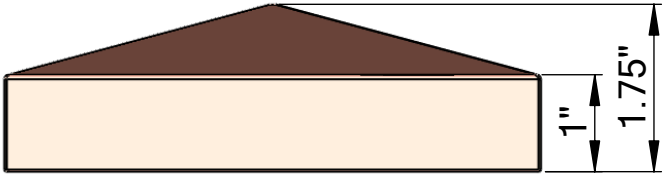

# FENCE POST CAP

MATERIAL	16 oz. copper
----------	---------------

PART #	POST SIZE	W
FP44	4" x 4"	3.6"
FP66	6" x 6"	5.6"
FP88	8" x 8"	7.6"