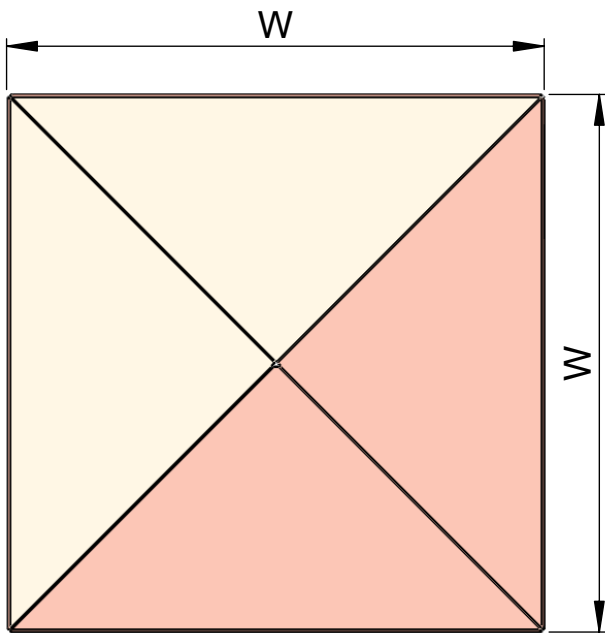

FENCE POST CAP

MATERIAL	16 oz. copper
----------	---------------

PART #	W
FP44	3.6"
FP66	5.6"
FP88	7.6"