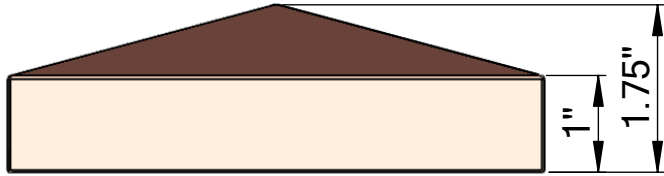

FENCE POST CAP

MATERIAL	16 oz. copper
----------	---------------

PART #	W
FP44	3.6"
FP66	5.6"
FP88	7.6"