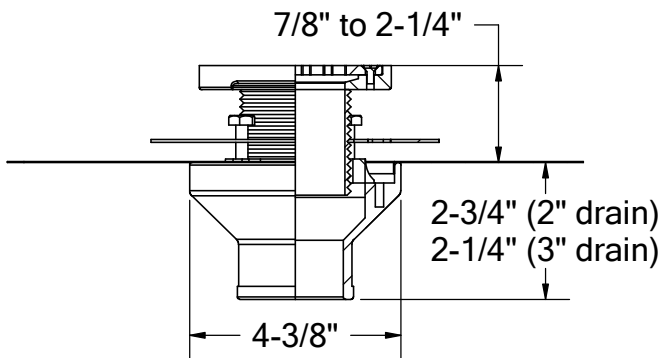

tel: (619) 448-3567
 fax: (619) 448-9072 tbirdusa.com

SHOWER DRAIN

16 oz copper or 316 grade stainless steel flange. Stainless clamp ring. Adjustable 5" square nickel-bronze grate, 5" square tile-in grate, 4" round bronze grate. Polished chrome and oil-rubbed grate finishes available. Available in 2" and 3" outlet.

flashing attached to bronze 4" bowl, reduced to 2" or 3" no-hub fitting

optional:

-SQ

-SQTG

-RN

PART #	
SD2NH	2" no-hub
SD3NH	3" no-hub *
OPTIONS	
	16 oz copper flange
S-	316 stainless steel flange
-90	90° outlet connection
-SQ	square grate, ni-bronze, 5" x 5", 8.84 in ² free area
-SQTG	square tile-in grate, stainless, 5" x 5", 5.47 in ² free area
-RN	round grate, brass, 4", 3.54 in ² free area
GRATE FINISH	
-CG	polished chrome
-ORB	oil-rubbed bronze