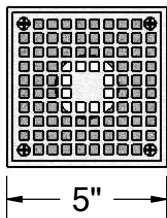

tel: (619) 448-3567
 fax: (619) 448-9072 tbirdusa.com

SHOWER DRAIN

16 oz copper or 316 grade stainless steel flange. Stainless clamp ring. Adjustable 5" square nickel-bronze grate, 5" square tile-in grate, 4" round bronze grate. Polished chrome and oil-rubbed grate finishes available. Available in 2" and 3" outlet.

flashing attached to bronze 4" bowl, reduced to 2" or 3" no-hub fitting

optional:

-SQ

-SQTG

-RN

PART #	
SD2NH	2" no-hub
SD3NH	3" no-hub *
OPTIONS	
	16 oz copper flange
S-	316 stainless steel flange
-90	90° outlet connection
-SQ	square grate, ni-bronze, 5" x 5", 8.84 in ² free area
-SQTG	square tile-in grate, stainless, 5" x 5", 5.47 in ² free area
-RN	round grate, brass, 4", 3.54 in ² free area
GRATE FINISH	
-CG	polished chrome
-ORB	oil-rubbed bronze