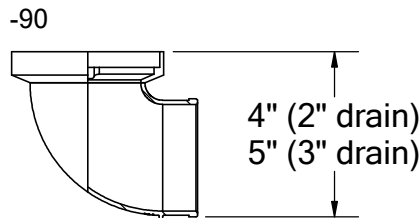

tel: (619) 448-3567
 fax: (619) 448-9072 tbirdusa.com

SHOWER DRAIN

16 oz copper or 316 grade stainless steel flange. Stainless clamp ring. Adjustable 5" square nickel-bronze grate, 5" square tile-in grate, 4" round bronze grate. Polished chrome and oil-rubbed grate finishes available. Available in 2" and 3" outlet.

flashing attached to bronze 4" bowl, reduced to 2" or 3" no-hub fitting

optional:

-SQ

-SQTG

-RN

PART #	
SD2NH	2" no-hub
SD3NH	3" no-hub *
OPTIONS	
	16 oz copper flange
S-	316 stainless steel flange
-90	90° outlet connection
-SQ	square grate, ni-bronze, 5" x 5", 8.84 in ² free area
-SQTG	square tile-in grate, stainless, 5" x 5", 5.47 in ² free area
-RN	round grate, brass, 4", 3.54 in ² free area
GRATE FINISH	
-CG	polished chrome
-ORB	oil-rubbed bronze