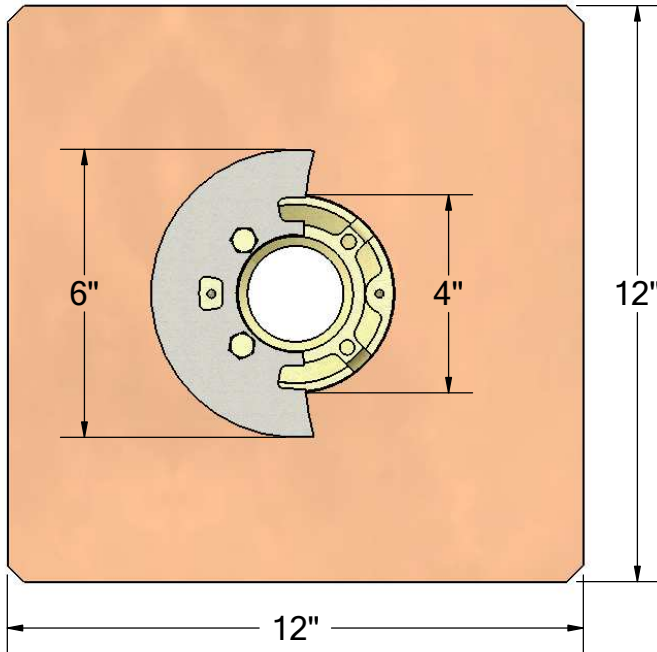

tel: (619) 448-3567
 fax: (619) 448-9072 tbirdusa.com

SHOWER DRAIN

16 oz copper or 316 grade stainless steel flange. Stainless clamp ring. Adjustable 5" square nickel-bronze grate, 5" square tile-in grate, 4" round bronze grate. Polished chrome and oil-rubbed grate finishes available. Available in 2" and 3" outlet.

flashing attached to bronze 4" bowl, reduced to 2" or 3" no-hub fitting

optional:

-SQ

-SQTG

-RN

PART #	
SD2NH	2" no-hub
SD3NH	3" no-hub *
OPTIONS	
	16 oz copper flange
S-	316 stainless steel flange
-90	90° outlet connection
-SQ	square grate, ni-bronze, 5" x 5", 8.84 in ² free area
-SQTG	square tile-in grate, stainless, 5" x 5", 5.47 in ² free area
-RN	round grate, brass, 4", 3.54 in ² free area
GRATE FINISH	
-CG	polished chrome
-ORB	oil-rubbed bronze