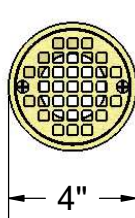

tel: (619) 448-3567
 fax: (619) 448-9072 tbirdusa.com

SHOWER DRAIN

16 oz copper or 316 grade stainless steel flange. Stainless clamp ring. Adjustable 5" square nickel-bronze grate, 5" square tile-in grate, 4" round bronze grate. Polished chrome and oil-rubbed grate finishes available. Available in 2" and 3" outlet.

flashing attached to bronze 4" bowl, reduced to 2" or 3" no-hub fitting

optional:

-SQ

-SQTG

-RN

PART #	
SD2NH	2" no-hub
SD3NH	3" no-hub *
OPTIONS	
	16 oz copper flange
S-	316 stainless steel flange
-90	90° outlet connection
-SQ	square grate, ni-bronze, 5" x 5", 8.84 in ² free area
-SQTG	square tile-in grate, stainless, 5" x 5", 5.47 in ² free area
-RN	round grate, brass, 4", 3.54 in ² free area
GRATE FINISH	
-CG	polished chrome
-ORB	oil-rubbed bronze