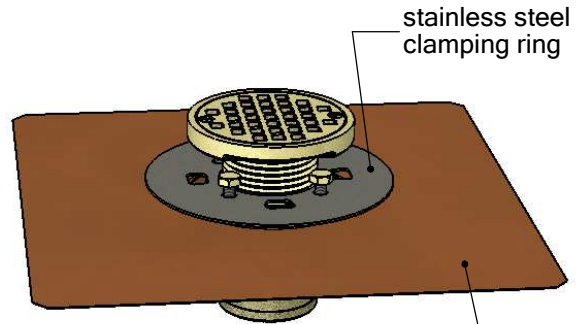

tel: (619) 448-3567
 fax: (619) 448-9072 tbirdusa.com

SHOWER DRAIN

16 oz copper or 316 grade stainless steel flange. Stainless clamp ring. Adjustable 5" square nickel-bronze grate, 5" square tile-in grate, 4" round bronze grate. Polished chrome and oil-rubbed grate finishes available. Available in 2" and 3" outlet.

flashing attached to bronze 4" bowl, reduced to 2" or 3" no-hub fitting

optional:

-SQ

-SQTG

-RN

PART #	
SD2NH	2" no-hub
SD3NH	3" no-hub *
OPTIONS	
	16 oz copper flange
S-	316 stainless steel flange
-90	90° outlet connection
-SQ	square grate, ni-bronze, 5" x 5", 8.84 in ² free area
-SQTG	square tile-in grate, stainless, 5" x 5", 5.47 in ² free area
-RN	round grate, brass, 4", 3.54 in ² free area
GRATE FINISH	
-CG	polished chrome
-ORB	oil-rubbed bronze