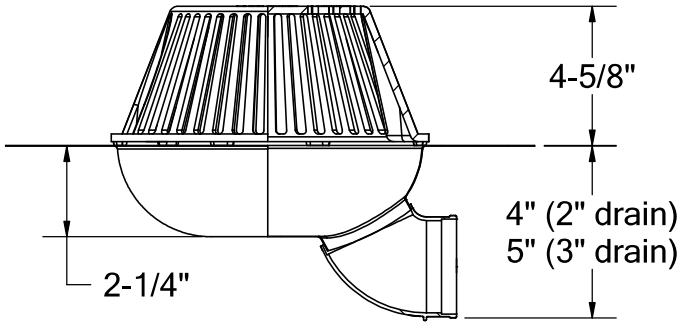

# TPO or PVC-CLAD STAINLESS STEEL SIDE OUTLET ROOF DRAIN

TPO or PVC-clad 316 grade stainless steel seamless drain basin with side outlet. Designed for fast and watertight installations. TPO-clad metal allows easy installation by heat welding. No glue or silicon is needed. Available in 2" and 3" outlet sizes.

optional:

-AL

cast aluminum dome, powder coated

-FG

flat grate (in plastic, copper, or stainless)

PART #	
TPO-RDHZ2NH	2" no-hub
TPO-RDHZ3NH	3" no-hub
OPTIONS	
PVC-	PVC-clad 316 stainless steel flange
-FG	flat grate, materials: plastic, copper, stainless
-AL	dome, cast aluminum