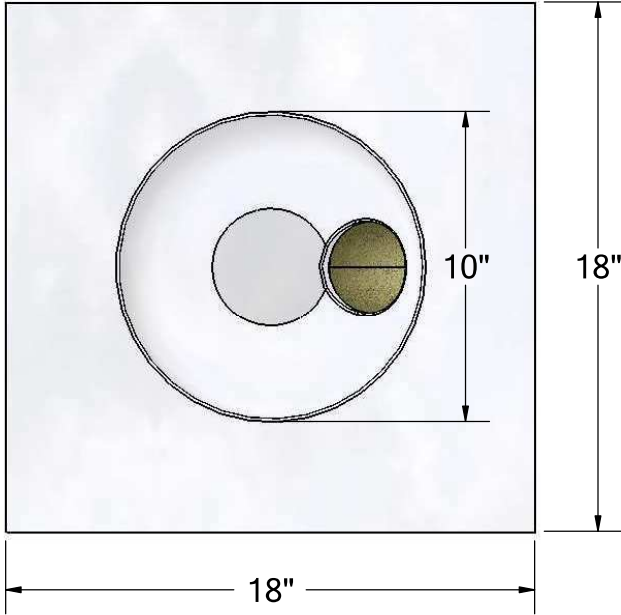

# TPO or PVC-CLAD STAINLESS STEEL SIDE OUTLET ROOF DRAIN

TPO or PVC-clad 316 grade stainless steel seamless drain basin with side outlet. Designed for fast and watertight installations. TPO-clad metal allows easy installation by heat welding. No glue or silicon is needed. Available in 2" and 3" outlet sizes.

optional:

-AL

cast aluminum dome, powder coated

-FG

flat grate (in plastic, copper, or stainless)

PART #	
TPO-RDHZ2NH	2" no-hub
TPO-RDHZ3NH	3" no-hub
OPTIONS	
PVC-	PVC-clad 316 stainless steel flange
-FG	flat grate, materials: plastic, copper, stainless
-AL	dome, cast aluminum