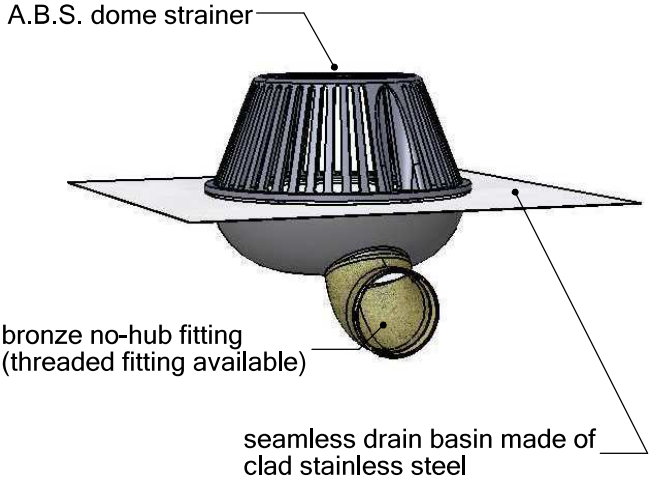

# TPO or PVC-CLAD STAINLESS STEEL SIDE OUTLET ROOF DRAIN

TPO or PVC-clad 316 grade stainless steel seamless drain basin with side outlet. Designed for fast and watertight installations. TPO-clad metal allows easy installation by heat welding. No glue or silicon is needed. Available in 2" and 3" outlet sizes.

optional:

-AL

cast aluminum dome, powder coated

-FG

flat grate (in plastic, copper, or stainless)

PART #	
TPO-RDHZ2NH	2" no-hub
TPO-RDHZ3NH	3" no-hub
OPTIONS	
PVC-	PVC-clad 316 stainless steel flange
-FG	flat grate, materials: plastic, copper, stainless
-AL	dome, cast aluminum