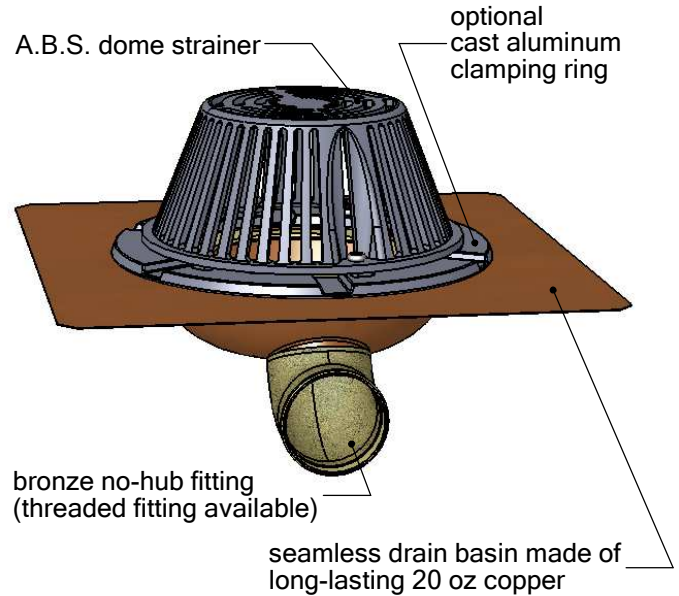

1895 Gillespie Way, El Cajon, CA 92020
 tel: (619) 448-3567
 fax: (619) 448-9072 tbirdusa.com

SIDE OUTLET ROOF DRAIN WITH OPTIONAL CLAMPING RING

20 oz copper seamless drain basin with side outlet. Available in 2", 3", and 4" outlet sizes. Shown with optional cast aluminum clamping ring.

- 4" (2" drain)
- 5" (3" drain)
- 5-1/4" (4" drain)

optional:

-AL

cast aluminum dome, powder coated black

-FG

flat grate (in plastic, copper, or stainless)

PART #	
RDHZ2TA	2" male thread
RDHZ2NH	2" no-hub
RDHZ3TA	3" male thread
RDHZ3NH	3" no-hub
RDHZ4NH	4" no-hub
OPTIONS	
-CR	clamp ring, cast alum
-FG	flat grate, materials: plastic, copper, stainless
-AL	dome, cast aluminum