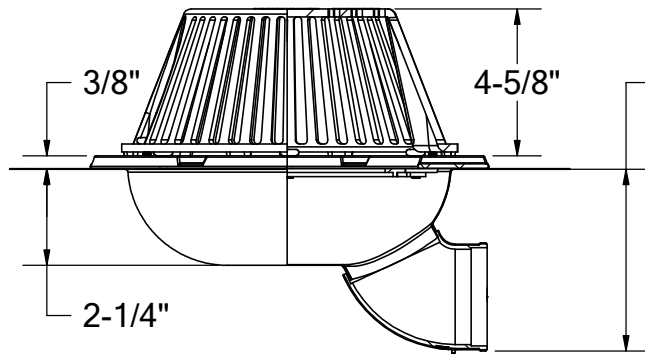

1895 Gillespie Way, El Cajon, CA 92020
 tel: (619) 448-3567
 fax: (619) 448-9072 tbirdusa.com

SIDE OUTLET ROOF DRAIN WITH OPTIONAL CLAMPING RING

20 oz copper seamless drain basin with side outlet. Available in 2", 3", and 4" outlet sizes. Shown with optional cast aluminum clamping ring.

- 4" (2" drain)
- 5" (3" drain)
- 5-1/4" (4" drain)

optional:

-AL

cast aluminum dome, powder coated black

-FG

flat grate (in plastic, copper, or stainless)

PART #	
RDHZ2TA	2" male thread
RDHZ2NH	2" no-hub
RDHZ3TA	3" male thread
RDHZ3NH	3" no-hub
RDHZ4NH	4" no-hub
OPTIONS	
-CR	clamp ring, cast alum
-FG	flat grate, materials: plastic, copper, stainless
-AL	dome, cast aluminum