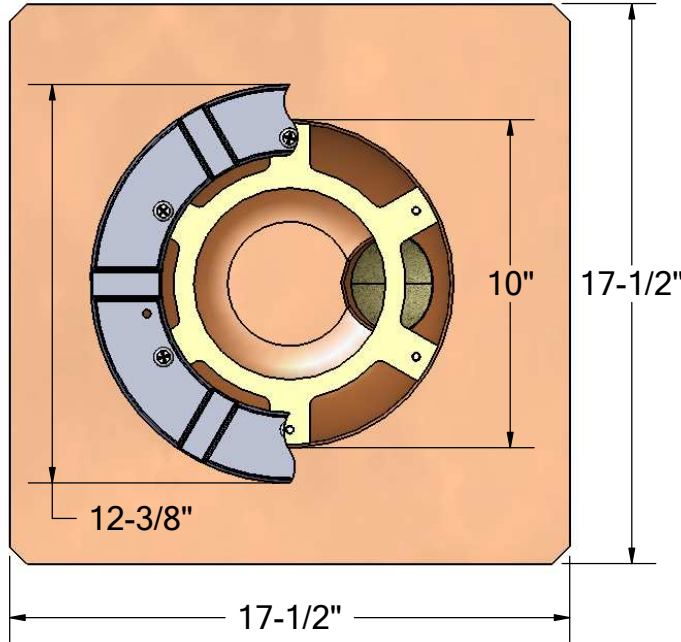

1895 Gillespie Way, El Cajon, CA 92020
 tel: (619) 448-3567
 fax: (619) 448-9072 tbirdusa.com

SIDE OUTLET ROOF DRAIN WITH OPTIONAL CLAMPING RING

20 oz copper seamless drain basin with side outlet. Available in 2", 3", and 4" outlet sizes. Shown with optional cast aluminum clamping ring.

- 4" (2" drain)
- 5" (3" drain)
- 5-1/4" (4" drain)

optional:

-AL

cast aluminum dome, powder coated black

-FG

flat grate (in plastic, copper, or stainless)

PART #	
RDHZ2TA	2" male thread
RDHZ2NH	2" no-hub
RDHZ3TA	3" male thread
RDHZ3NH	3" no-hub
RDHZ4NH	4" no-hub
OPTIONS	
-CR	clamp ring, cast alum
-FG	flat grate, materials: plastic, copper, stainless
-AL	dome, cast aluminum