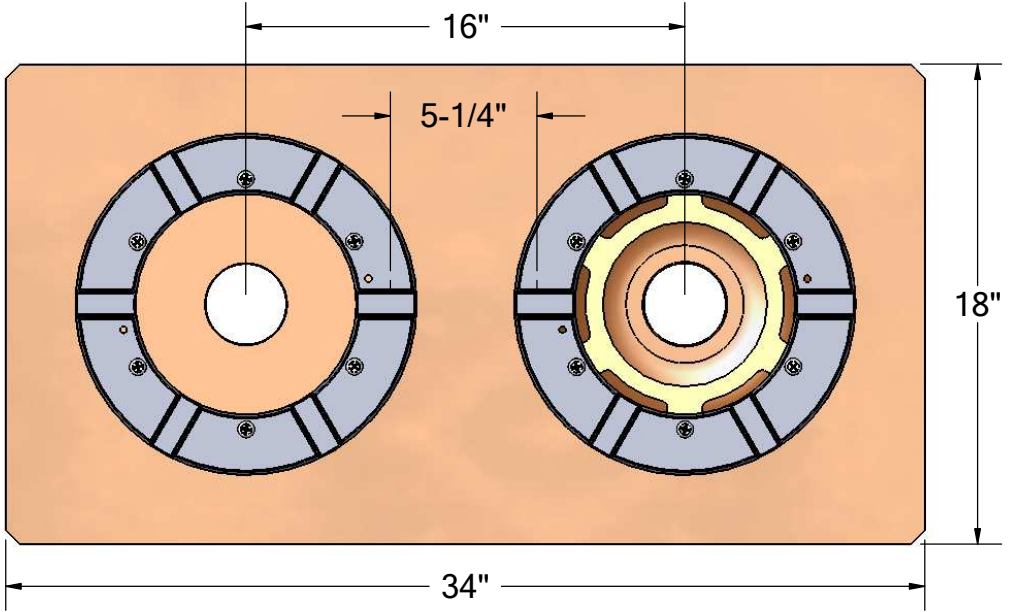

1895 Gillespie Way, El Cajon, CA 92020
 tel: (619) 448-3567
 fax: (619) 448-9072 tbirdusa.com

COMMERCIAL BOTTOM OUTLET ROOF DRAIN WITH OVERFLOW AND DUAL CLAMPING RINGS

20 oz copper seamless drain basin with bottom outlet and overflow. Available in 2", 3", 4" and 6" outlet sizes. Overflow is in line with drain. Dual cast aluminum clamping ring system.

PART #	
RDCRD2NH	2" no-hub
RDCRD3NH	3" no-hub
RDCRD4NH	4" no-hub
RDCRD6NH	6" no-hub
OPTIONS	
-FG	flat grate, materials: plastic, copper, stainless
-AL	dome, cast aluminum

Data is subject to manufacturing tolerances.