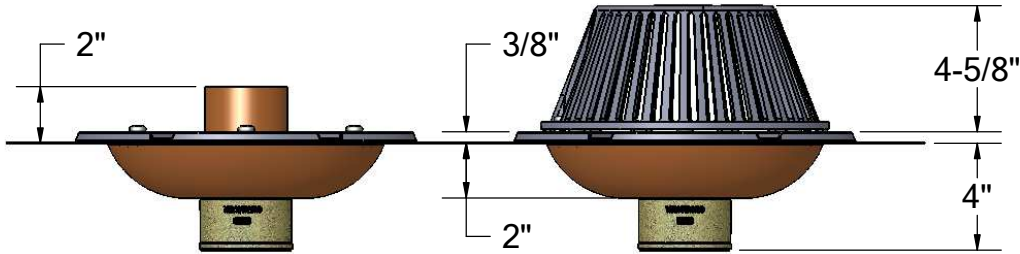

1895 Gillespie Way, El Cajon, CA 92020
 tel: (619) 448-3567
 fax: (619) 448-9072 tbirdusa.com

COMMERCIAL BOTTOM OUTLET ROOF DRAIN WITH OVERFLOW AND DUAL CLAMPING RINGS

20 oz copper seamless drain basin with bottom outlet and overflow. Available in 2", 3", 4" and 6" outlet sizes. Overflow is in line with drain. Dual cast aluminum clamping ring system.

PART #	
RDCRD2NH	2" no-hub
RDCRD3NH	3" no-hub
RDCRD4NH	4" no-hub
RDCRD6NH	6" no-hub
OPTIONS	
-FG	flat grate, materials: plastic, copper, stainless
-AL	dome, cast aluminum

Data is subject to manufacturing tolerances.