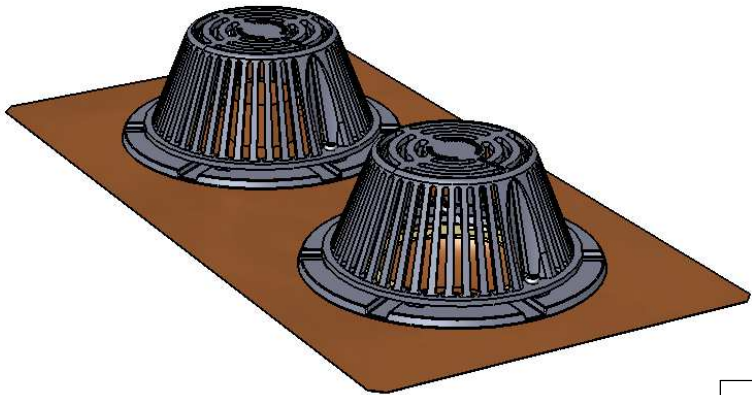

1895 Gillespie Way, El Cajon, CA 92020
 tel: (619) 448-3567
 fax: (619) 448-9072 tbirdusa.com

COMMERCIAL BOTTOM OUTLET ROOF DRAIN WITH OVERFLOW AND DUAL CLAMPING RINGS

20 oz copper seamless drain basin with bottom outlet and overflow. Available in 2", 3", 4" and 6" outlet sizes. Overflow is in line with drain. Dual cast aluminum clamping ring system.

PART #	
RDCRD2NH	2" no-hub
RDCRD3NH	3" no-hub
RDCRD4NH	4" no-hub
RDCRD6NH	6" no-hub
OPTIONS	
-FG	flat grate, materials: plastic, copper, stainless
-AL	dome, cast aluminum

Data is subject to manufacturing tolerances.