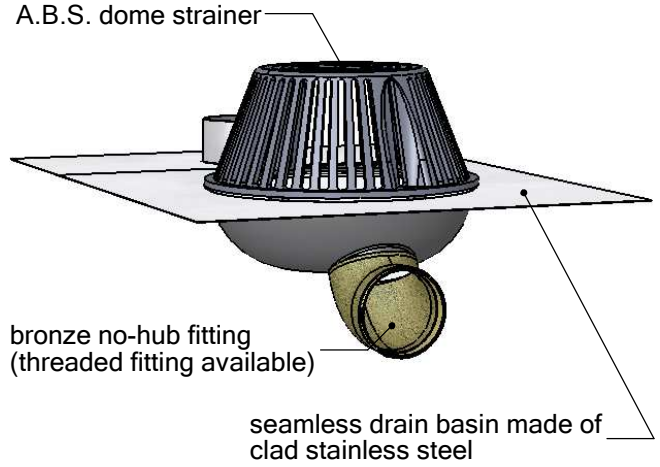

# TPO or PVC-CLAD STAINLESS STEEL SIDE OUTLET ROOF DRAIN W/ OVERFLOW

TPO or PVC-clad 316 grade stainless steel seamless drain basin with side outlet and integrated overflow. Designed for fast and watertight installations. TPO-clad metal allows easy installation by heat welding. No glue or silicon is needed. Available in 2" and 3" outlet sizes. Available with overflow offset from the centerline.

optional:

-AL

cast aluminum dome, powder coated

-FG

flat grate (in plastic, copper, or stainless)

PART #	
TPO-RDCBHZ2NH	2" no-hub
TPO-RDCBHZ3TA	3" male thread
TPO-RDCBHZ3NH	3" no-hub
OPTIONS	
PVC-	PVC-clad 316 stainless steel flange
-FG	flat grate, materials: plastic, copper, stainless
-AL	dome, cast aluminum
-CL	centerline overflow