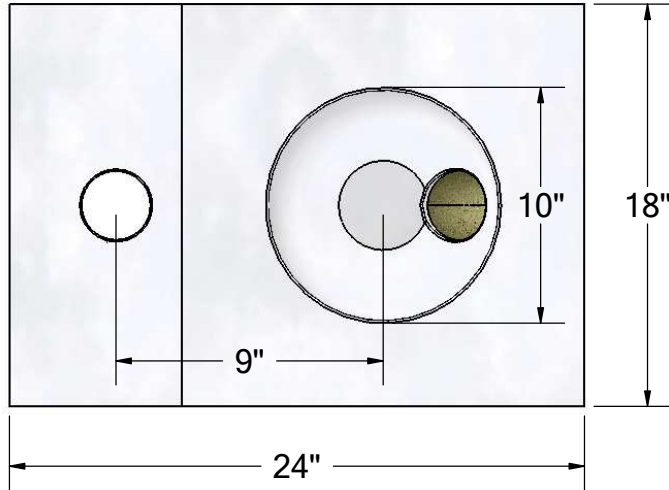

# TPO or PVC-CLAD STAINLESS STEEL SIDE OUTLET ROOF DRAIN W/ OVERFLOW

TPO or PVC-clad 316 grade stainless steel seamless drain basin with side outlet and integrated overflow. Designed for fast and watertight installations. TPO-clad metal allows easy installation by heat welding. No glue or silicon is needed. Available in 2" and 3" outlet sizes. Available with overflow offset from the centerline.