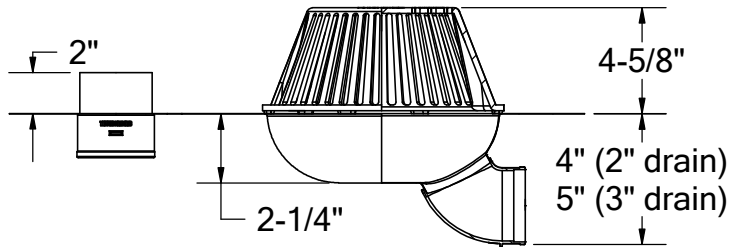

# TPO or PVC-CLAD STAINLESS STEEL SIDE OUTLET ROOF DRAIN W/ OVERFLOW

TPO or PVC-clad 316 grade stainless steel seamless drain basin with side outlet and integrated overflow. Designed for fast and watertight installations. TPO-clad metal allows easy installation by heat welding. No glue or silicon is needed. Available in 2" and 3" outlet sizes. Available with overflow offset from the centerline.

optional:

-AL

cast aluminum dome, powder coated

-FG

flat grate (in plastic, copper, or stainless)

PART #	
TPO-RDCBHZ2NH	2" no-hub
TPO-RDCBHZ3TA	3" male thread
TPO-RDCBHZ3NH	3" no-hub
OPTIONS	
PVC-	PVC-clad 316 stainless steel flange
-FG	flat grate, materials: plastic, copper, stainless
-AL	dome, cast aluminum
-CL	centerline overflow