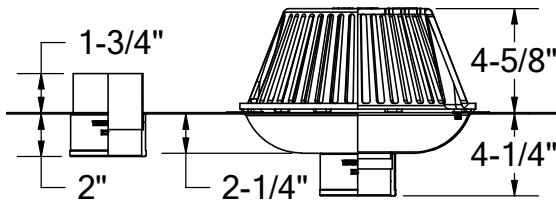

THUNDERBIRD PRODUCTS

1895 Gillespie Way, El Cajon, CA 92020
 tel: (619) 448-3567
 fax: (619) 448-9072 tbirdusa.com

TPO or PVC-CLAD STAINLESS STEEL BOTTOM OUTLET ROOF DRAIN W/ OVERFLOW

TPO or PVC-clad 316 grade stainless steel seamless drain basin with bottom outlet and integrated overflow. Designed for fast and watertight installations. TPO-clad metal allows easy installation by heat welding. No glue or silicon is needed. Available in 2", 3", and 4" outlet sizes. Available with overflow offset from the centerline.

optional:

-AL

cast aluminum dome, powder coated

-FG

flat grate (in plastic, copper, or stainless)

PART #	
TPO-RDCB2TA	2" male thread
TPO-RDCB2NH	2" no-hub
TPO-RDCB3TA	3" male thread
TPO-RDCB3NH	3" no-hub
TPO-RDCB4NH	4" no-hub
OPTIONS	
	TPO-clad 316 stainless steel flange
	dome, A.B.S.
PVC-	PVC-clad stainless flange
-AL	dome, cast aluminum
-FG	flat grate, plastic
-FGC	flat grate, copper
-FGS	flat grate, stainless
-NCL	non-centerline overflow