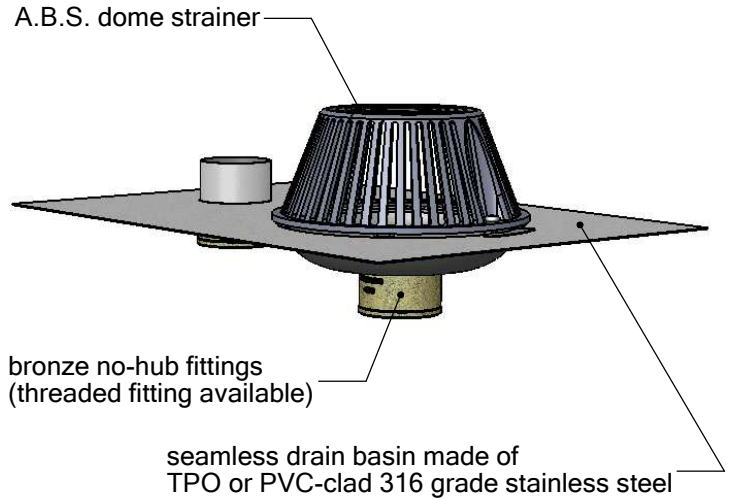

THUNDERBIRD PRODUCTS

1895 Gillespie Way, El Cajon, CA 92020
 tel: (619) 448-3567
 fax: (619) 448-9072 tbirdusa.com

TPO or PVC-CLAD STAINLESS STEEL BOTTOM OUTLET ROOF DRAIN W/ OVERFLOW

TPO or PVC-clad 316 grade stainless steel seamless drain basin with bottom outlet and integrated overflow. Designed for fast and watertight installations. TPO-clad metal allows easy installation by heat welding. No glue or silicon is needed. Available in 2", 3", and 4" outlet sizes. Available with overflow offset from the centerline.

optional:

-AL

cast aluminum dome, powder coated

-FG

flat grate (in plastic, copper, or stainless)

PART #	
TPO-RDCB2TA	2" male thread
TPO-RDCB2NH	2" no-hub
TPO-RDCB3TA	3" male thread
TPO-RDCB3NH	3" no-hub
TPO-RDCB4NH	4" no-hub
OPTIONS	
	TPO-clad 316 stainless steel flange
	dome, A.B.S.
PVC-	PVC-clad stainless flange
-AL	dome, cast aluminum
-FG	flat grate, plastic
-FGC	flat grate, copper
-FGS	flat grate, stainless
-NCL	non-centerline overflow