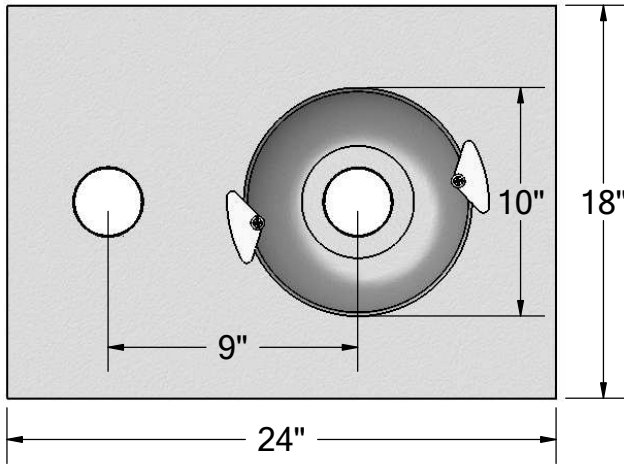

THUNDERBIRD PRODUCTS

1895 Gillespie Way, El Cajon, CA 92020
 tel: (619) 448-3567
 fax: (619) 448-9072 tbirdusa.com

TPO or PVC-CLAD STAINLESS STEEL BOTTOM OUTLET ROOF DRAIN W/ OVERFLOW

TPO or PVC-clad 316 grade stainless steel seamless drain basin with bottom outlet and integrated overflow. Designed for fast and watertight installations. TPO-clad metal allows easy installation by heat welding. No glue or silicon is needed. Available in 2", 3", and 4" outlet sizes. Available with overflow offset from the centerline.

optional:

-AL

cast aluminum dome, powder coated

-FG

flat grate (in plastic, copper, or stainless)

PART #	
TPO-RDCB2TA	2" male thread
TPO-RDCB2NH	2" no-hub
TPO-RDCB3TA	3" male thread
TPO-RDCB3NH	3" no-hub
TPO-RDCB4NH	4" no-hub
OPTIONS	
	TPO-clad 316 stainless steel flange
	dome, A.B.S.
PVC-	PVC-clad stainless flange
-AL	dome, cast aluminum
-FG	flat grate, plastic
-FGC	flat grate, copper
-FGS	flat grate, stainless
-NCL	non-centerline overflow