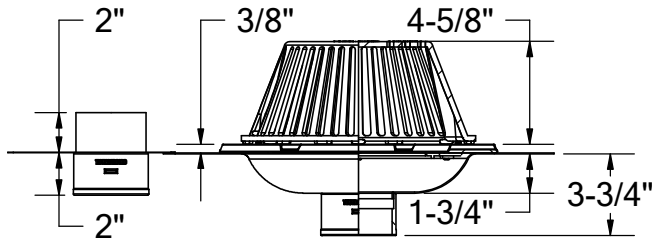

THUNDERBIRD PRODUCTS

1895 Gillespie Way, El Cajon, CA 92020
 tel: (619) 448-3567
 fax: (619) 448-9072 tbirdusa.com

STAINLESS STEEL BOTTOM OUTLET ROOF DRAIN W/ OVERFLOW WITH OPTIONAL CLAMPING RING

316 grade stainless steel seamless drain basin with bottom outlet and attached overflow. Available in 2", 3", and 4" outlet sizes. Available with overflow in line with drain (for plastic drain replacement). Shown with optional cast aluminum clamping ring.

optional:

-AL

cast aluminum dome, powder coated black

-FG

flat grate (in plastic, copper, or stainless)

PART #	
S-RDCB2TA	2" male thread
S-RDCB2NH	2" no-hub
S-RDCB3TA	3" male thread
S-RDCB3NH	3" no-hub
S-RDCB4NH	4" no-hub
OPTIONS	
	dome, A.B.S.
-AL	dome, cast aluminum
-FG	flat grate, plastic
-FGC	flat grate, copper
-FGS	flat grate, stainless
-CR	clamp ring, cast alum
-CL	centerline overflow