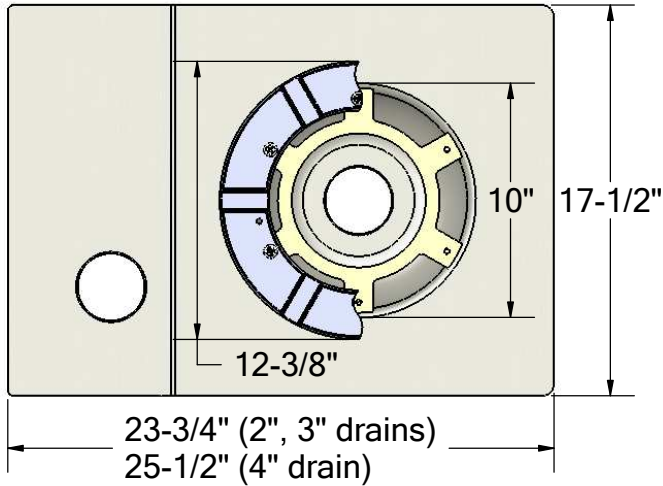

THUNDERBIRD PRODUCTS

1895 Gillespie Way, El Cajon, CA 92020
 tel: (619) 448-3567
 fax: (619) 448-9072 tbirdusa.com

STAINLESS STEEL BOTTOM OUTLET ROOF DRAIN W/ OVERFLOW WITH OPTIONAL CLAMPING RING

316 grade stainless steel seamless drain basin with bottom outlet and attached overflow. Available in 2", 3", and 4" outlet sizes. Available with overflow in line with drain (for plastic drain replacement). Shown with optional cast aluminum clamping ring.

optional:

-AL

cast aluminum dome, powder coated black

-FG

flat grate (in plastic, copper, or stainless)

PART #	
S-RDCB2TA	2" male thread
S-RDCB2NH	2" no-hub
S-RDCB3TA	3" male thread
S-RDCB3NH	3" no-hub
S-RDCB4NH	4" no-hub
OPTIONS	
	dome, A.B.S.
-AL	dome, cast aluminum
-FG	flat grate, plastic
-FGC	flat grate, copper
-FGS	flat grate, stainless
-CR	clamp ring, cast alum
-CL	centerline overflow