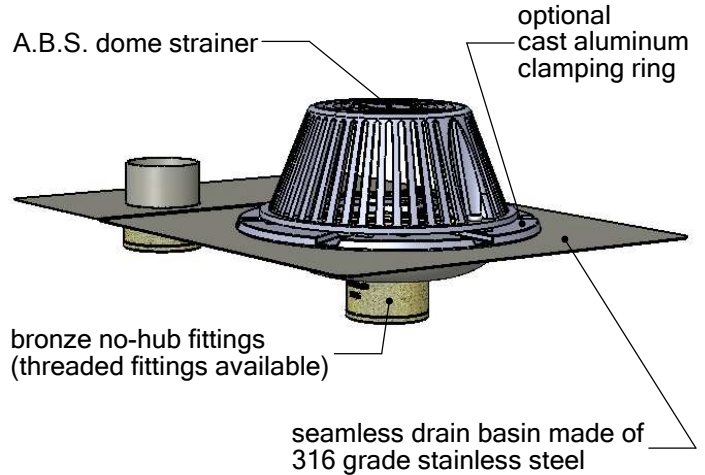

THUNDERBIRD PRODUCTS

1895 Gillespie Way, El Cajon, CA 92020
 tel: (619) 448-3567
 fax: (619) 448-9072 tbirdusa.com

STAINLESS STEEL BOTTOM OUTLET ROOF DRAIN W/ OVERFLOW WITH OPTIONAL CLAMPING RING

316 grade stainless steel seamless drain basin with bottom outlet and attached overflow. Available in 2", 3", and 4" outlet sizes. Available with overflow in line with drain (for plastic drain replacement). Shown with optional cast aluminum clamping ring.

optional:

-AL

cast aluminum dome, powder coated black

-FG

flat grate (in plastic, copper, or stainless)

PART #	
S-RDCB2TA	2" male thread
S-RDCB2NH	2" no-hub
S-RDCB3TA	3" male thread
S-RDCB3NH	3" no-hub
S-RDCB4NH	4" no-hub
OPTIONS	
	dome, A.B.S.
-AL	dome, cast aluminum
-FG	flat grate, plastic
-FGC	flat grate, copper
-FGS	flat grate, stainless
-CR	clamp ring, cast alum
-CL	centerline overflow