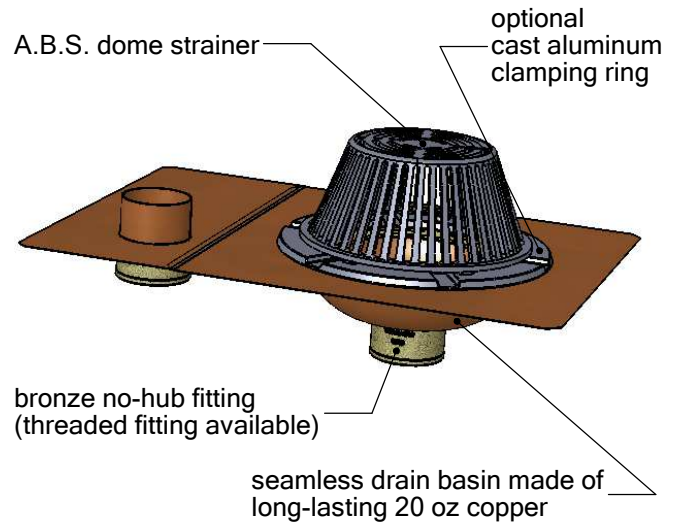

1895 Gillespie Way, El Cajon, CA 92020
 tel: (619) 448-3567
 fax: (619) 448-9072 tbirdusa.com

BOTTOM OUTLET ROOF DRAIN W/ OVERFLOW WITH OPTIONAL CLAMPING RING

20 oz copper seamless drain basin with bottom outlet and attached overflow. Available in 2", 3", and 4" outlet sizes. Available with overflow in line with drain (for plastic drain replacement). Shown with optional cast aluminum clamping ring.

optional:

-AL

cast aluminum dome, powder coated black

-FG

flat grate (in plastic, copper, or stainless)

PART #	
RDCB2TA	2" male thread
RDCB2NH	2" no-hub
RDCB3TA	3" male thread
RDCB3NH	3" no-hub
RDCB4NH	4" no-hub
OPTIONS	
-CR	clamp ring, cast alum
-FG	flat grate, materials: plastic, copper, stainless
-AL	dome, cast aluminum
-CL	centerline overflow