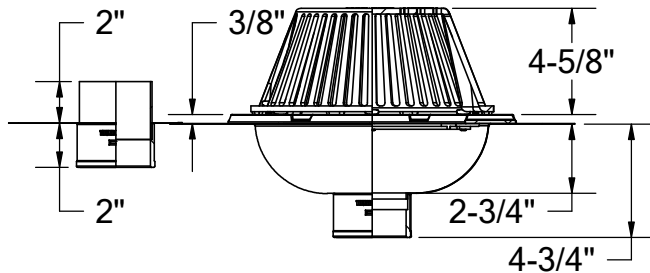

1895 Gillespie Way, El Cajon, CA 92020
 tel: (619) 448-3567
 fax: (619) 448-9072 tbirdusa.com

BOTTOM OUTLET ROOF DRAIN W/ OVERFLOW WITH OPTIONAL CLAMPING RING

20 oz copper seamless drain basin with bottom outlet and attached overflow. Available in 2", 3", and 4" outlet sizes. Available with overflow in line with drain (for plastic drain replacement). Shown with optional cast aluminum clamping ring.

optional:

-AL

cast aluminum dome, powder coated black

-FG

flat grate (in plastic, copper, or stainless)

PART #	
RDCB2TA	2" male thread
RDCB2NH	2" no-hub
RDCB3TA	3" male thread
RDCB3NH	3" no-hub
RDCB4NH	4" no-hub
OPTIONS	
-CR	clamp ring, cast alum
-FG	flat grate, materials: plastic, copper, stainless
-AL	dome, cast aluminum
-CL	centerline overflow