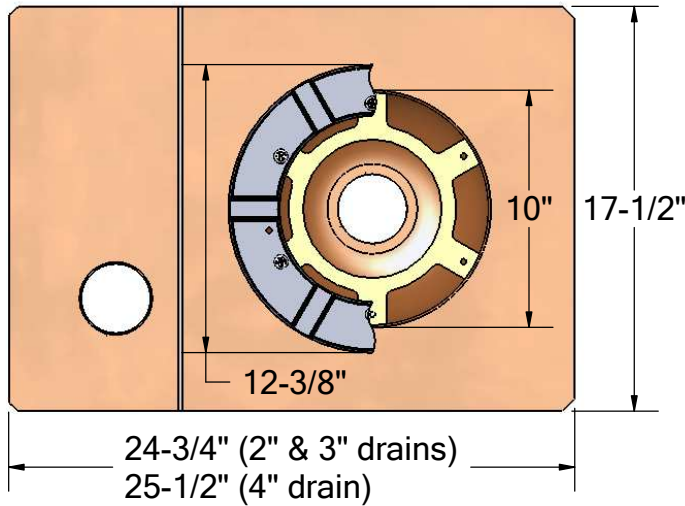

1895 Gillespie Way, El Cajon, CA 92020
 tel: (619) 448-3567
 fax: (619) 448-9072 tbirdusa.com

BOTTOM OUTLET ROOF DRAIN W/ OVERFLOW WITH OPTIONAL CLAMPING RING

20 oz copper seamless drain basin with bottom outlet and attached overflow. Available in 2", 3", and 4" outlet sizes. Available with overflow in line with drain (for plastic drain replacement). Shown with optional cast aluminum clamping ring.

optional:

-AL

cast aluminum dome, powder coated black

-FG

flat grate (in plastic, copper, or stainless)

PART #	
RDCB2TA	2" male thread
RDCB2NH	2" no-hub
RDCB3TA	3" male thread
RDCB3NH	3" no-hub
RDCB4NH	4" no-hub
OPTIONS	
-CR	clamp ring, cast alum
-FG	flat grate, materials: plastic, copper, stainless
-AL	dome, cast aluminum
-CL	centerline overflow