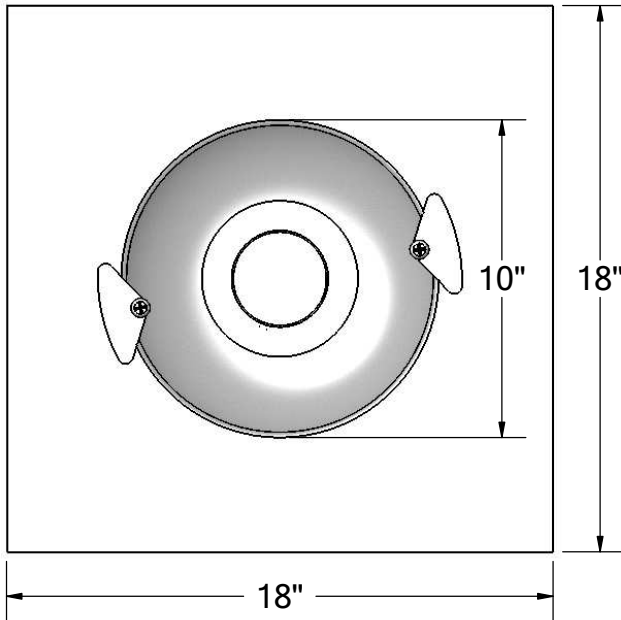

THUNDERBIRD PRODUCTS

1895 Gillespie Way, El Cajon, CA 92020
 tel: (619) 448-3567
 fax: (619) 448-9072 tbirdusa.com

TPO or PVC-CLAD STAINLESS STEEL BOTTOM OUTLET ROOF DRAIN

TPO or PVC-clad 316 grade stainless steel seamless drain basin with bottom outlet. Designed for fast and watertight installations. Clad metal allows easy installation by heat welding. No glue or silicon is needed. Available in 2", 3", 4", and 6" outlet sizes.

optional:

-AL

cast aluminum dome,
powder coated

-FG

flat grate (in plastic,
copper, or stainless)

PART #	
(TPO or PVC)-RD2TA	2" male thread
(TPO or PVC)-RD2NH	2" no-hub
(TPO or PVC)-RD3TA	3" male thread
(TPO or PVC)-RD3NH	3" no-hub
(TPO or PVC)-RD4NH	4" no-hub
(TPO or PVC)-RD6NH	6" no-hub
OPTIONS	
TPO-	TPO-clad stainless flange
PVC-	PVC-clad stainless flange
-AL	dome, cast aluminum
-FG	flat grate, plastic
-FGC	flat grate, copper
-FGS	flat grate, stainless