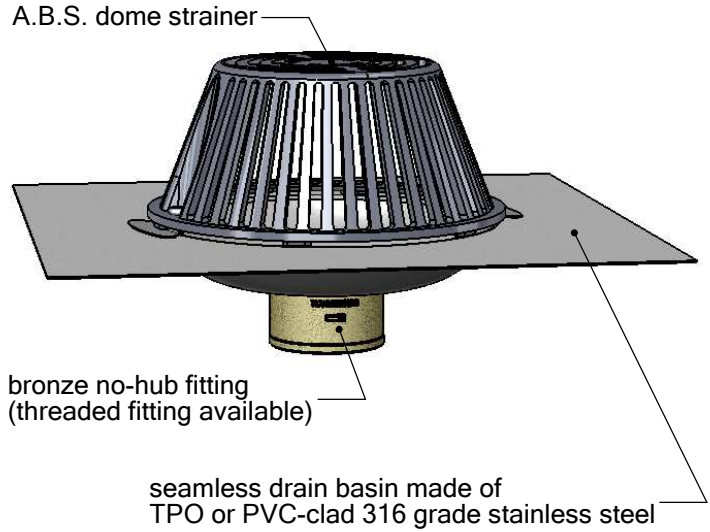

THUNDERBIRD PRODUCTS

1895 Gillespie Way, El Cajon, CA 92020
 tel: (619) 448-3567
 fax: (619) 448-9072 tbirdusa.com

TPO or PVC-CLAD STAINLESS STEEL BOTTOM OUTLET ROOF DRAIN

TPO or PVC-clad 316 grade stainless steel seamless drain basin with bottom outlet. Designed for fast and watertight installations. Clad metal allows easy installation by heat welding. No glue or silicon is needed. Available in 2", 3", 4", and 6" outlet sizes.

optional:

-AL

cast aluminum dome,
powder coated

-FG

flat grate (in plastic,
copper, or stainless)

PART #	
(TPO or PVC)-RD2TA	2" male thread
(TPO or PVC)-RD2NH	2" no-hub
(TPO or PVC)-RD3TA	3" male thread
(TPO or PVC)-RD3NH	3" no-hub
(TPO or PVC)-RD4NH	4" no-hub
(TPO or PVC)-RD6NH	6" no-hub
OPTIONS	
TPO-	TPO-clad stainless flange
PVC-	PVC-clad stainless flange
-AL	dome, cast aluminum
-FG	flat grate, plastic
-FGC	flat grate, copper
-FGS	flat grate, stainless