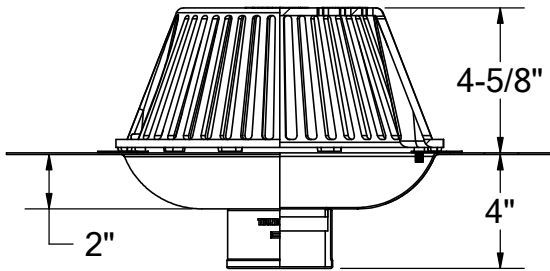

THUNDERBIRD PRODUCTS

1895 Gillespie Way, El Cajon, CA 92020
 tel: (619) 448-3567
 fax: (619) 448-9072 tbirdusa.com

TPO or PVC-CLAD STAINLESS STEEL BOTTOM OUTLET ROOF DRAIN

TPO or PVC-clad 316 grade stainless steel seamless drain basin with bottom outlet. Designed for fast and watertight installations. Clad metal allows easy installation by heat welding. No glue or silicon is needed. Available in 2", 3", 4", and 6" outlet sizes.

optional:

-AL

cast aluminum dome,
powder coated

-FG

flat grate (in plastic,
copper, or stainless)

PART #	
(TPO or PVC)-RD2TA	2" male thread
(TPO or PVC)-RD2NH	2" no-hub
(TPO or PVC)-RD3TA	3" male thread
(TPO or PVC)-RD3NH	3" no-hub
(TPO or PVC)-RD4NH	4" no-hub
(TPO or PVC)-RD6NH	6" no-hub
OPTIONS	
TPO-	TPO-clad stainless flange
PVC-	PVC-clad stainless flange
-AL	dome, cast aluminum
-FG	flat grate, plastic
-FGC	flat grate, copper
-FGS	flat grate, stainless