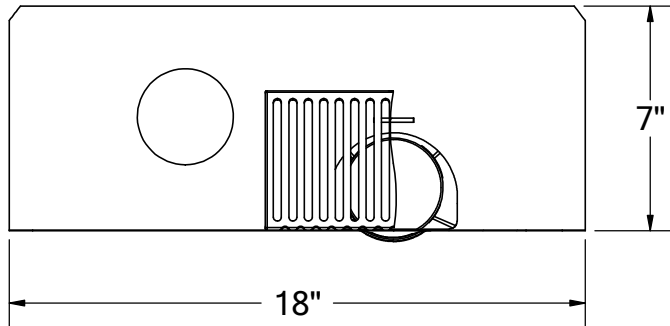

THUNDERBIRD PRODUCTS

1895 Gillespie Way, El Cajon, CA 92020
 tel: (619) 448-3567
 fax: (619) 448-9072 tbirdusa.com

THROUGH-WALL PARAPET DRAIN WITH OVERFLOW

16 oz copper, 316 grade stainless steel, or TPO/PVC-clad stainless steel flange. Includes aluminum dome strainer.
 Available in 2", 3" and 4" outlet.

flashing attached to spout
and 2", 3" or 4" bronze no-hub fittings

cast aluminum strainer

PART #	
PDSRCB2NH	2" no-hub
PDSRCB3TA	3" male thread
PDSRCB3NH	3" no-hub
PDSRCB4NH	4" no-hub *
OPTIONS	
	16 oz copper flange
S-	316 stainless steel flange
TPO-	TPO-clad stainless flange
PVC-	PVC-clad stainless flange