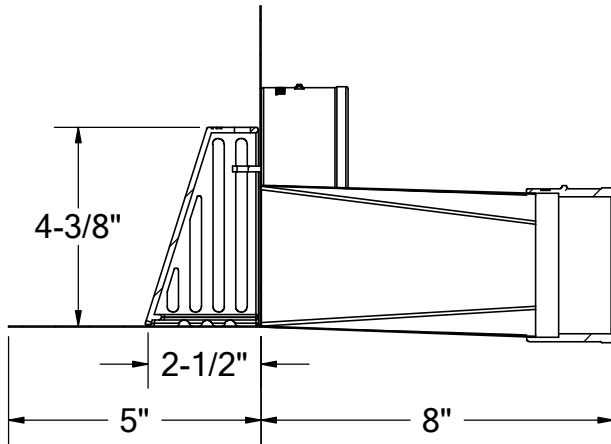

THUNDERBIRD PRODUCTS

1895 Gillespie Way, El Cajon, CA 92020
 tel: (619) 448-3567
 fax: (619) 448-9072 tbirdusa.com

THROUGH-WALL PARAPET DRAIN WITH OVERFLOW

16 oz copper, 316 grade stainless steel, or TPO/PVC-clad stainless steel flange. Includes aluminum dome strainer.
 Available in 2", 3" and 4" outlet.

flashing attached to spout
and 2", 3" or 4" bronze no-hub fittings

cast aluminum strainer

PART #	
PDSRCB2NH	2" no-hub
PDSRCB3TA	3" male thread
PDSRCB3NH	3" no-hub
PDSRCB4NH	4" no-hub *
OPTIONS	
	16 oz copper flange
S-	316 stainless steel flange
TPO-	TPO-clad stainless flange
PVC-	PVC-clad stainless flange