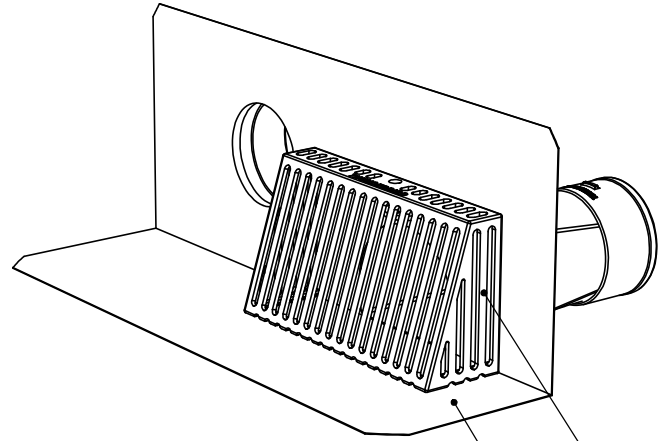

THUNDERBIRD PRODUCTS

1895 Gillespie Way, El Cajon, CA 92020
 tel: (619) 448-3567
 fax: (619) 448-9072 tbirdusa.com

THROUGH-WALL PARAPET DRAIN WITH OVERFLOW

16 oz copper, 316 grade stainless steel, or TPO/PVC-clad stainless steel flange. Includes aluminum dome strainer.
 Available in 2", 3" and 4" outlet.

flashing attached to spout
and 2", 3" or 4" bronze no-hub fittings

cast aluminum strainer

PART #	
PDSRCB2NH	2" no-hub
PDSRCB3TA	3" male thread
PDSRCB3NH	3" no-hub
PDSRCB4NH	4" no-hub *
OPTIONS	
	16 oz copper flange
S-	316 stainless steel flange
TPO-	TPO-clad stainless flange
PVC-	PVC-clad stainless flange