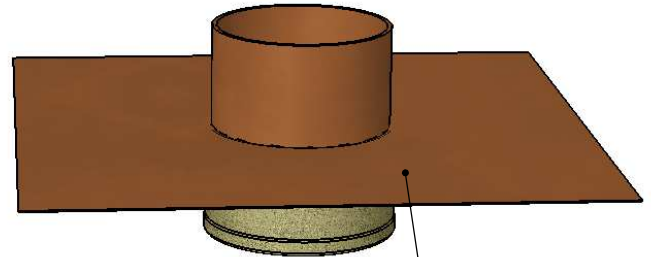

tel: (619) 448-3567
 fax: (619) 448-9072 tbirdusa.com

SEPARATE OVERFLOW DRAIN

16 oz copper, 316 grade stainless steel, or TPO/PVC-clad stainless steel flange. Available in 2", 3" and 4" outlet.

9" x 9" (2" drain)
 10" x 10" (3" drain)
 12" x 12" (4" drain)

flashing attached to 2", 3" or 4"
 bronze no-hub fitting
 (2" threaded available)

optional: -90

PART #	
OF2TA	2" male thread *
OF2NH	2" no-hub
OF3NH	3" no-hub
OF4NH	4" no-hub
OPTIONS	
	16 oz copper flange
S-	316 stainless steel flange
TPO-	TPO-clad stainless flange
PVC-	PVC-clad stainless flange
-90	90° outlet connection