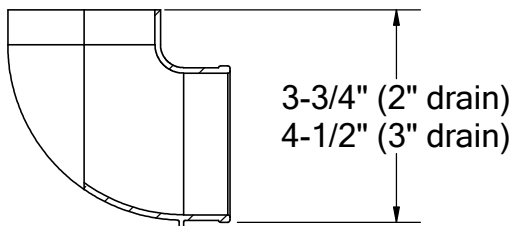

tel: (619) 448-3567
 fax: (619) 448-9072 tbirdusa.com

SEPARATE OVERFLOW DRAIN

16 oz copper, 316 grade stainless steel, or TPO/PVC-clad stainless steel flange. Available in 2", 3" and 4" outlet.

9" x 9" (2" drain)
 10" x 10" (3" drain)
 12" x 12" (4" drain)

flashing attached to 2", 3" or 4"
 bronze no-hub fitting
 (2" threaded available)

optional: -90

PART #	
OF2TA	2" male thread *
OF2NH	2" no-hub
OF3NH	3" no-hub
OF4NH	4" no-hub
OPTIONS	
	16 oz copper flange
S-	316 stainless steel flange
TPO-	TPO-clad stainless flange
PVC-	PVC-clad stainless flange
-90	90° outlet connection