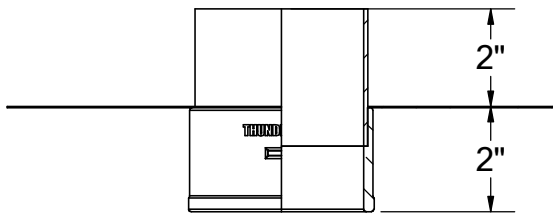

tel: (619) 448-3567
 fax: (619) 448-9072 tbirdusa.com

SEPARATE OVERFLOW DRAIN

16 oz copper, 316 grade stainless steel, or TPO/PVC-clad stainless steel flange. Available in 2", 3" and 4" outlet.

9" x 9" (2" drain)
 10" x 10" (3" drain)
 12" x 12" (4" drain)

flashing attached to 2", 3" or 4"
 bronze no-hub fitting
 (2" threaded available)

optional: -90

PART #	
OF2TA	2" male thread *
OF2NH	2" no-hub
OF3NH	3" no-hub
OF4NH	4" no-hub
OPTIONS	
	16 oz copper flange
S-	316 stainless steel flange
TPO-	TPO-clad stainless flange
PVC-	PVC-clad stainless flange
-90	90° outlet connection