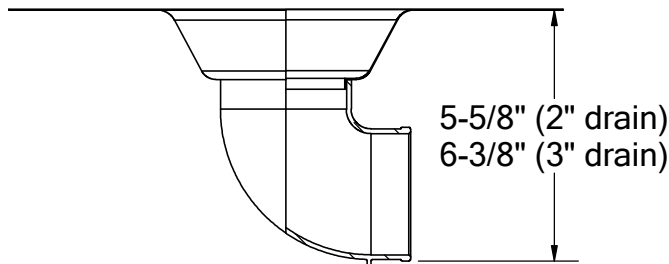

THUNDERBIRD PRODUCTS

1895 Gillespie Way, El Cajon, CA 92020
 tel: (619) 448-3567
 fax: (619) 448-9072 tbirdusa.com

COMMERCIAL THIN MEMBRANE DRAIN

20 oz copper or stainless steel flange. 6" flush mount round brass grate. Polished chrome and oil-rubbed grate finishes available. Available in 2", 3" and 4" outlets.

optional: -90

-RNHV

-RN

PART #	
BD62F	2" no-hub
BD63F	3" no-hub
BD63FTA	3" male thread
BD64F	4" no-hub *
OPTIONS	
	20 oz copper flange
S-	stainless steel flange
-90	90° outlet connection
-RNHV	high volume round grate, 6", 14.15 in ² free area
-RN	round grate, brass, 6", 10.94 in ² free area *
GRATE FINISH	
-CG	polished chrome
-ORB	oil-rubbed bronze