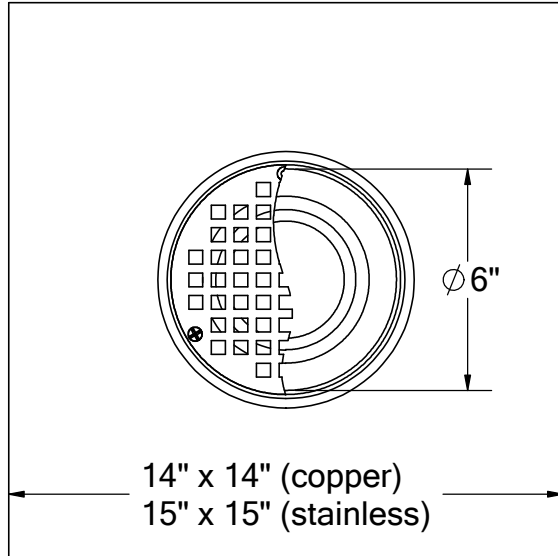

THUNDERBIRD PRODUCTS

1895 Gillespie Way, El Cajon, CA 92020
 tel: (619) 448-3567
 fax: (619) 448-9072 tbirdusa.com

COMMERCIAL THIN MEMBRANE DRAIN

20 oz copper or stainless steel flange. 6" flush mount round brass grate. Polished chrome and oil-rubbed grate finishes available. Available in 2", 3" and 4" outlets.

optional: -90

-RNHV

-RN

PART #	
BD62F	2" no-hub
BD63F	3" no-hub
BD63FTA	3" male thread
BD64F	4" no-hub *
OPTIONS	
	20 oz copper flange
S-	stainless steel flange
-90	90° outlet connection
-RNHV	high volume round grate, 6", 14.15 in ² free area
-RN	round grate, brass, 6", 10.94 in ² free area *
GRATE FINISH	
-CG	polished chrome
-ORB	oil-rubbed bronze