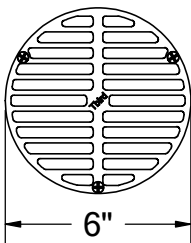

THUNDERBIRD PRODUCTS

1895 Gillespie Way, El Cajon, CA 92020
 tel: (619) 448-3567
 fax: (619) 448-9072 tbirdusa.com

COMMERCIAL THIN MEMBRANE DRAIN

20 oz copper or stainless steel flange. 6" flush mount round brass grate. Polished chrome and oil-rubbed grate finishes available. Available in 2", 3" and 4" outlets.

optional: -90

-RNHV

-RN

PART #	
BD62F	2" no-hub
BD63F	3" no-hub
BD63FTA	3" male thread
BD64F	4" no-hub *
OPTIONS	
	20 oz copper flange
S-	stainless steel flange
-90	90° outlet connection
-RNHV	high volume round grate, 6", 14.15 in ² free area
-RN	round grate, brass, 6", 10.94 in ² free area *
GRATE FINISH	
-CG	polished chrome
-ORB	oil-rubbed bronze