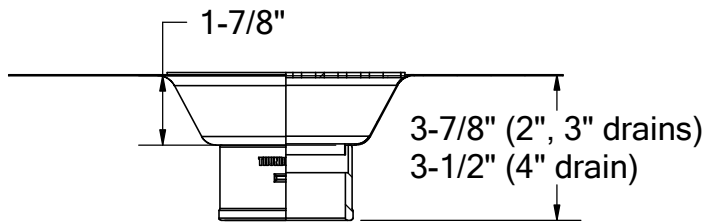

THUNDERBIRD PRODUCTS

1895 Gillespie Way, El Cajon, CA 92020
 tel: (619) 448-3567
 fax: (619) 448-9072 tbirdusa.com

COMMERCIAL THIN MEMBRANE DRAIN

20 oz copper or stainless steel flange. 6" flush mount round brass grate. Polished chrome and oil-rubbed grate finishes available. Available in 2", 3" and 4" outlets.

optional: -90

-RNHV

-RN

PART #	
BD62F	2" no-hub
BD63F	3" no-hub
BD63FTA	3" male thread
BD64F	4" no-hub *
OPTIONS	
	20 oz copper flange
S-	stainless steel flange
-90	90° outlet connection
-RNHV	high volume round grate, 6", 14.15 in ² free area
-RN	round grate, brass, 6", 10.94 in ² free area *
GRATE FINISH	
-CG	polished chrome
-ORB	oil-rubbed bronze