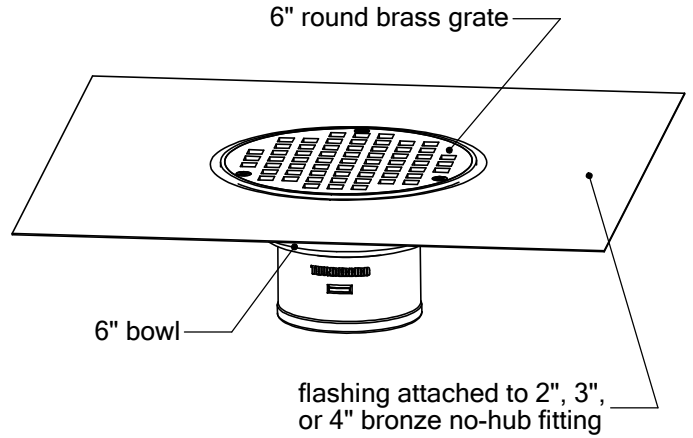

THUNDERBIRD PRODUCTS

1895 Gillespie Way, El Cajon, CA 92020
 tel: (619) 448-3567
 fax: (619) 448-9072 tbirdusa.com

COMMERCIAL THIN MEMBRANE DRAIN

20 oz copper or stainless steel flange. 6" flush mount round brass grate. Polished chrome and oil-rubbed grate finishes available. Available in 2", 3" and 4" outlets.

optional: -90

-RNHV

-RN

PART #	
BD62F	2" no-hub
BD63F	3" no-hub
BD63FTA	3" male thread
BD64F	4" no-hub *
OPTIONS	
	20 oz copper flange
S-	stainless steel flange
-90	90° outlet connection
-RNHV	high volume round grate, 6", 14.15 in ² free area
-RN	round grate, brass, 6", 10.94 in ² free area *
GRATE FINISH	
-CG	polished chrome
-ORB	oil-rubbed bronze